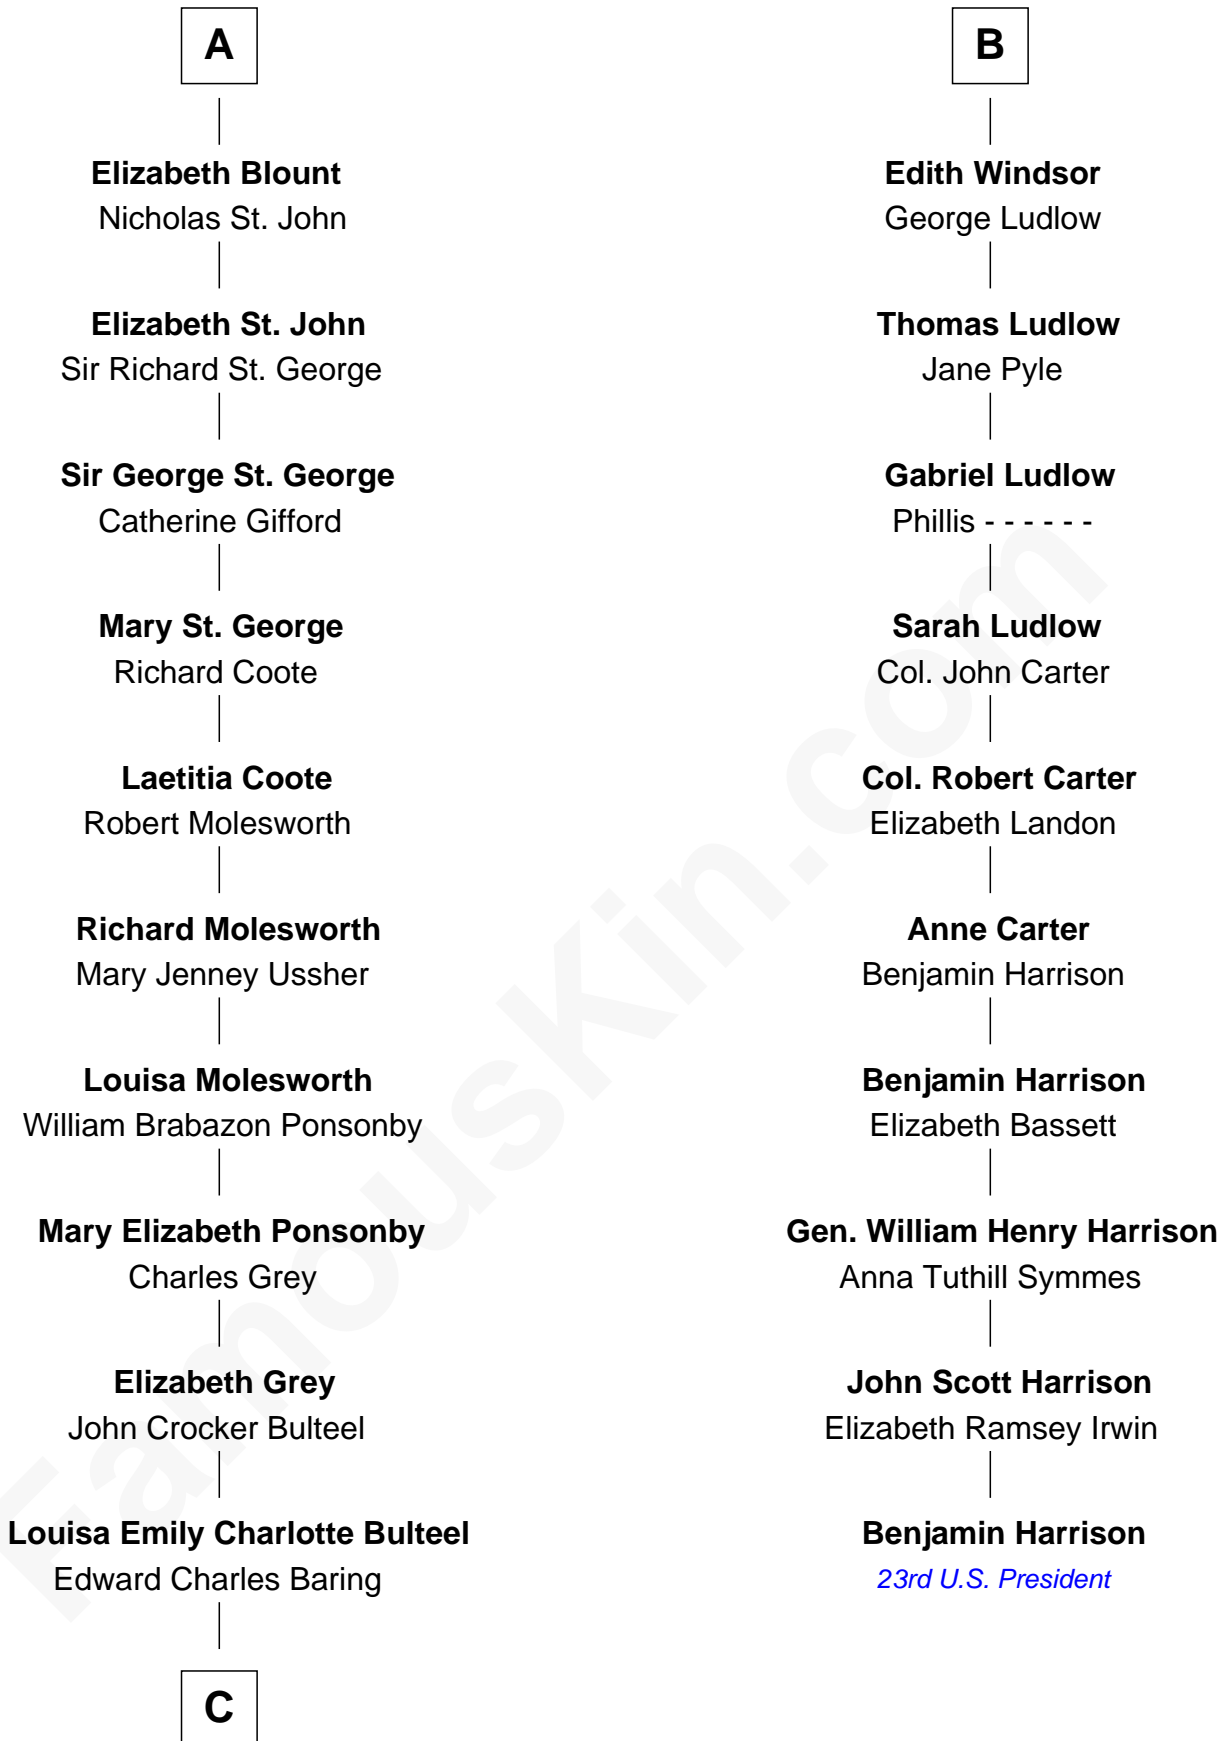

# FamousKin.com Relationship Chart of

**Prince Harry**  
*Duke of Sussex*

16th cousin 5 times removed of

**Benjamin Harrison**  
*23rd U.S. President*

**Sir Geoffrey de Gresley**  
Margaret Gernon

**C**

—  
**Margaret Baring**

Charles Robert Spencer

—  
**Albert Edward John Spencer**

Cynthia Elinor Beatrix Hamilton

—  
**Edward John Spencer**

Frances Ruth Burke Roche

—  
**Princess Diana Frances Spencer**

Charles III, King of the United Kingdom

—  
**Prince Harry**

*Duke of Sussex*

FamousKin.com