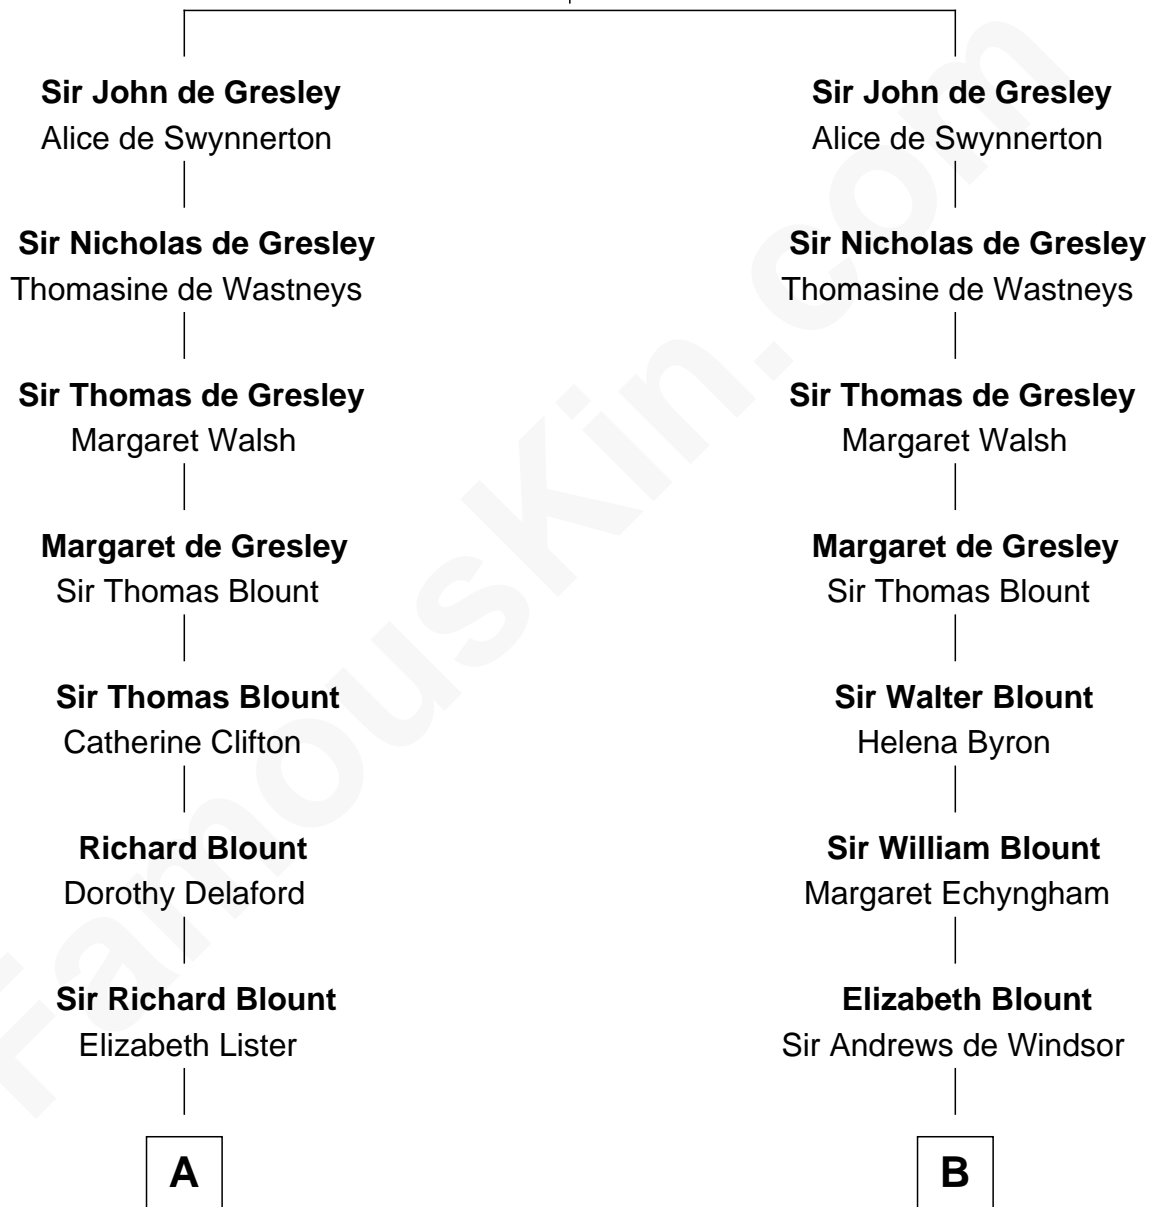

# FamousKin.com Relationship Chart of

**Prince Harry**  
*Duke of Sussex*

16th cousin 5 times removed of

**Benjamin Harrison**  
*23rd U.S. President*

**Sir Geoffrey de Gresley**  
Margaret Gernon

**C**

—  
**Margaret Baring**

Charles Robert Spencer

—  
**Albert Edward John Spencer**

Cynthia Elinor Beatrix Hamilton

—  
**Edward John Spencer**

Frances Ruth Burke Roche

—  
**Princess Diana Frances Spencer**

Charles III, King of the United Kingdom

—  
**Prince Harry**

*Duke of Sussex*

FamousKin.com