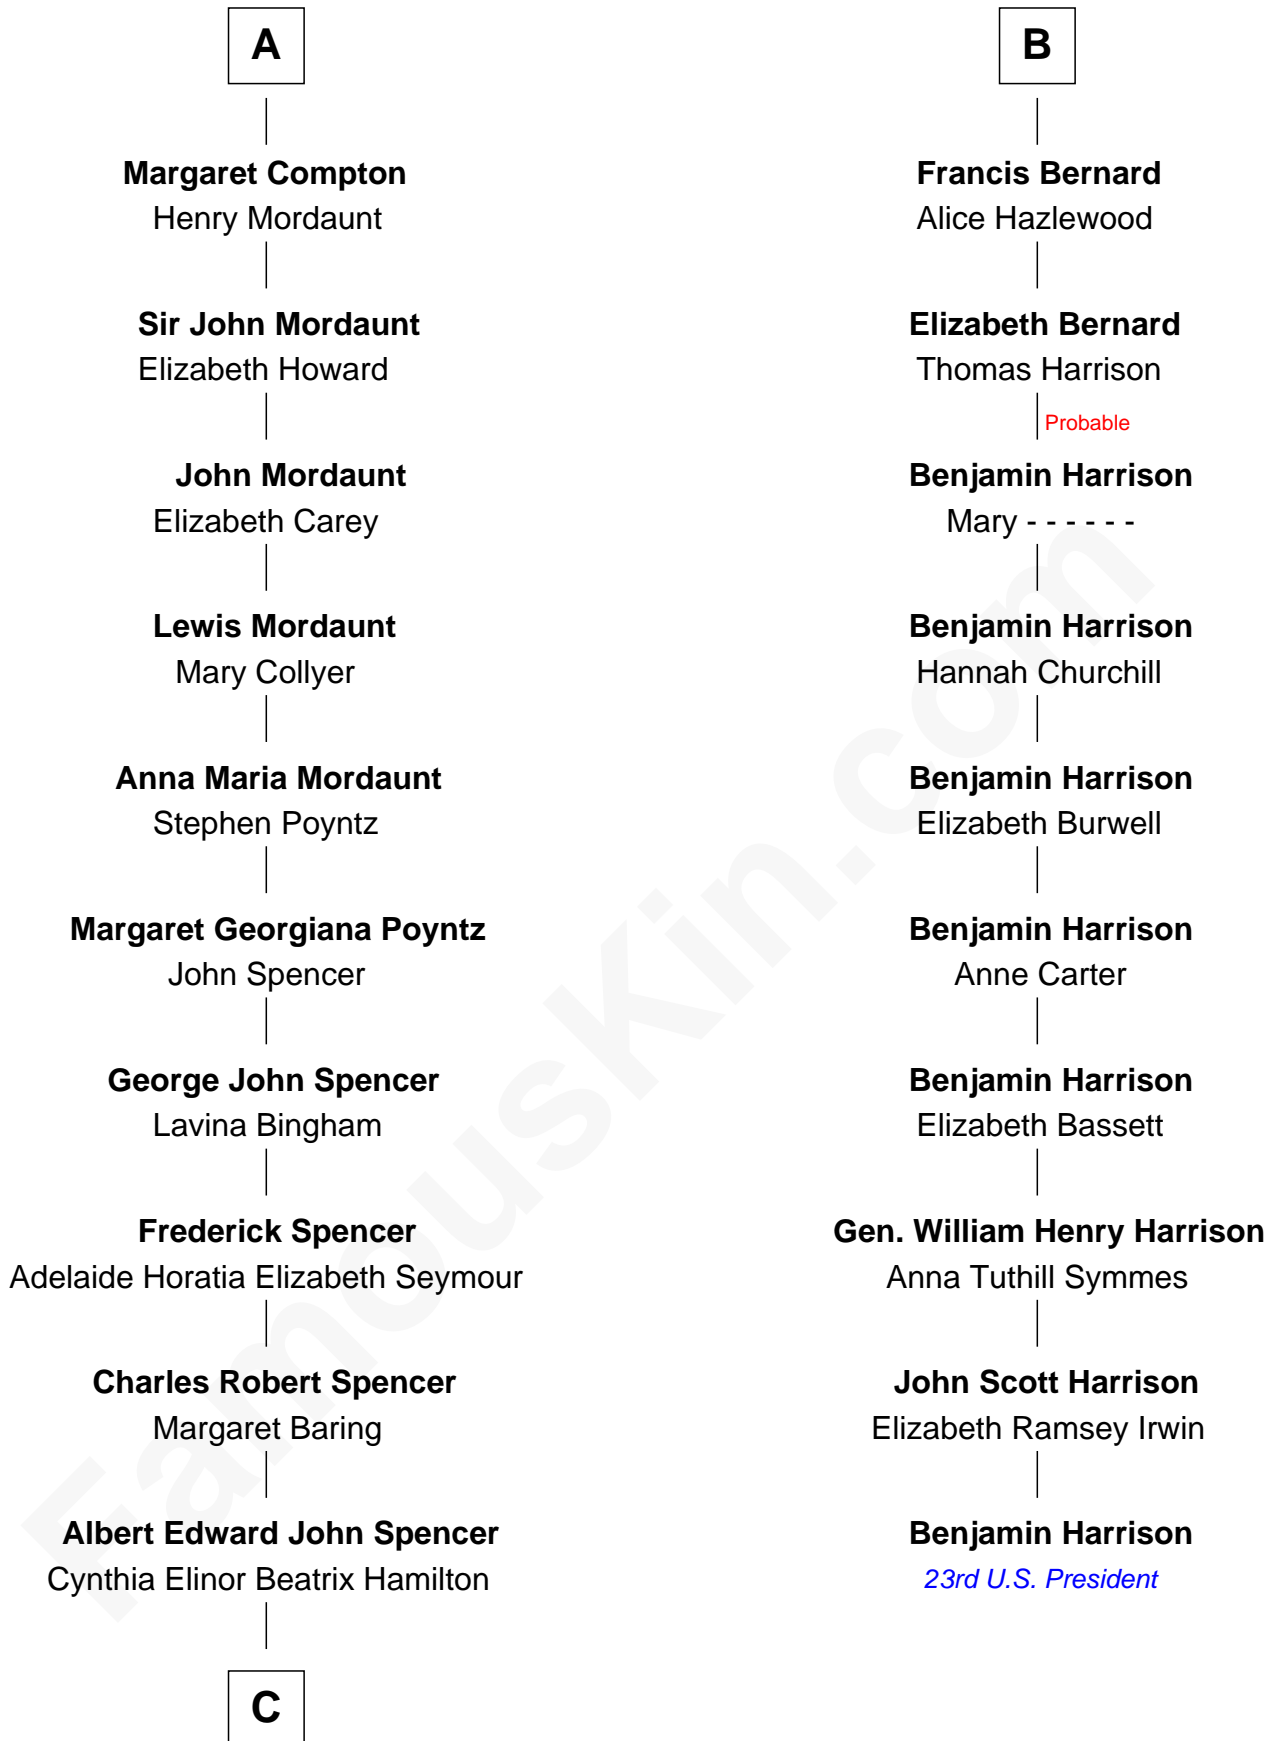

# FamousKin.com Relationship Chart of

**Prince Harry**  
*Duke of Sussex*

16th cousin 3 times removed of

**Benjamin Harrison**  
*23rd U.S. President*

**Sir Henry de Percy**  
Idoine de Clifford

**C**

**Edward John Spencer**  
Frances Ruth Burke Roche

**Princess Diana Frances Spencer**  
Charles III, King of the United Kingdom

**Prince Harry**  
*Duke of Sussex*

FamousKin.com