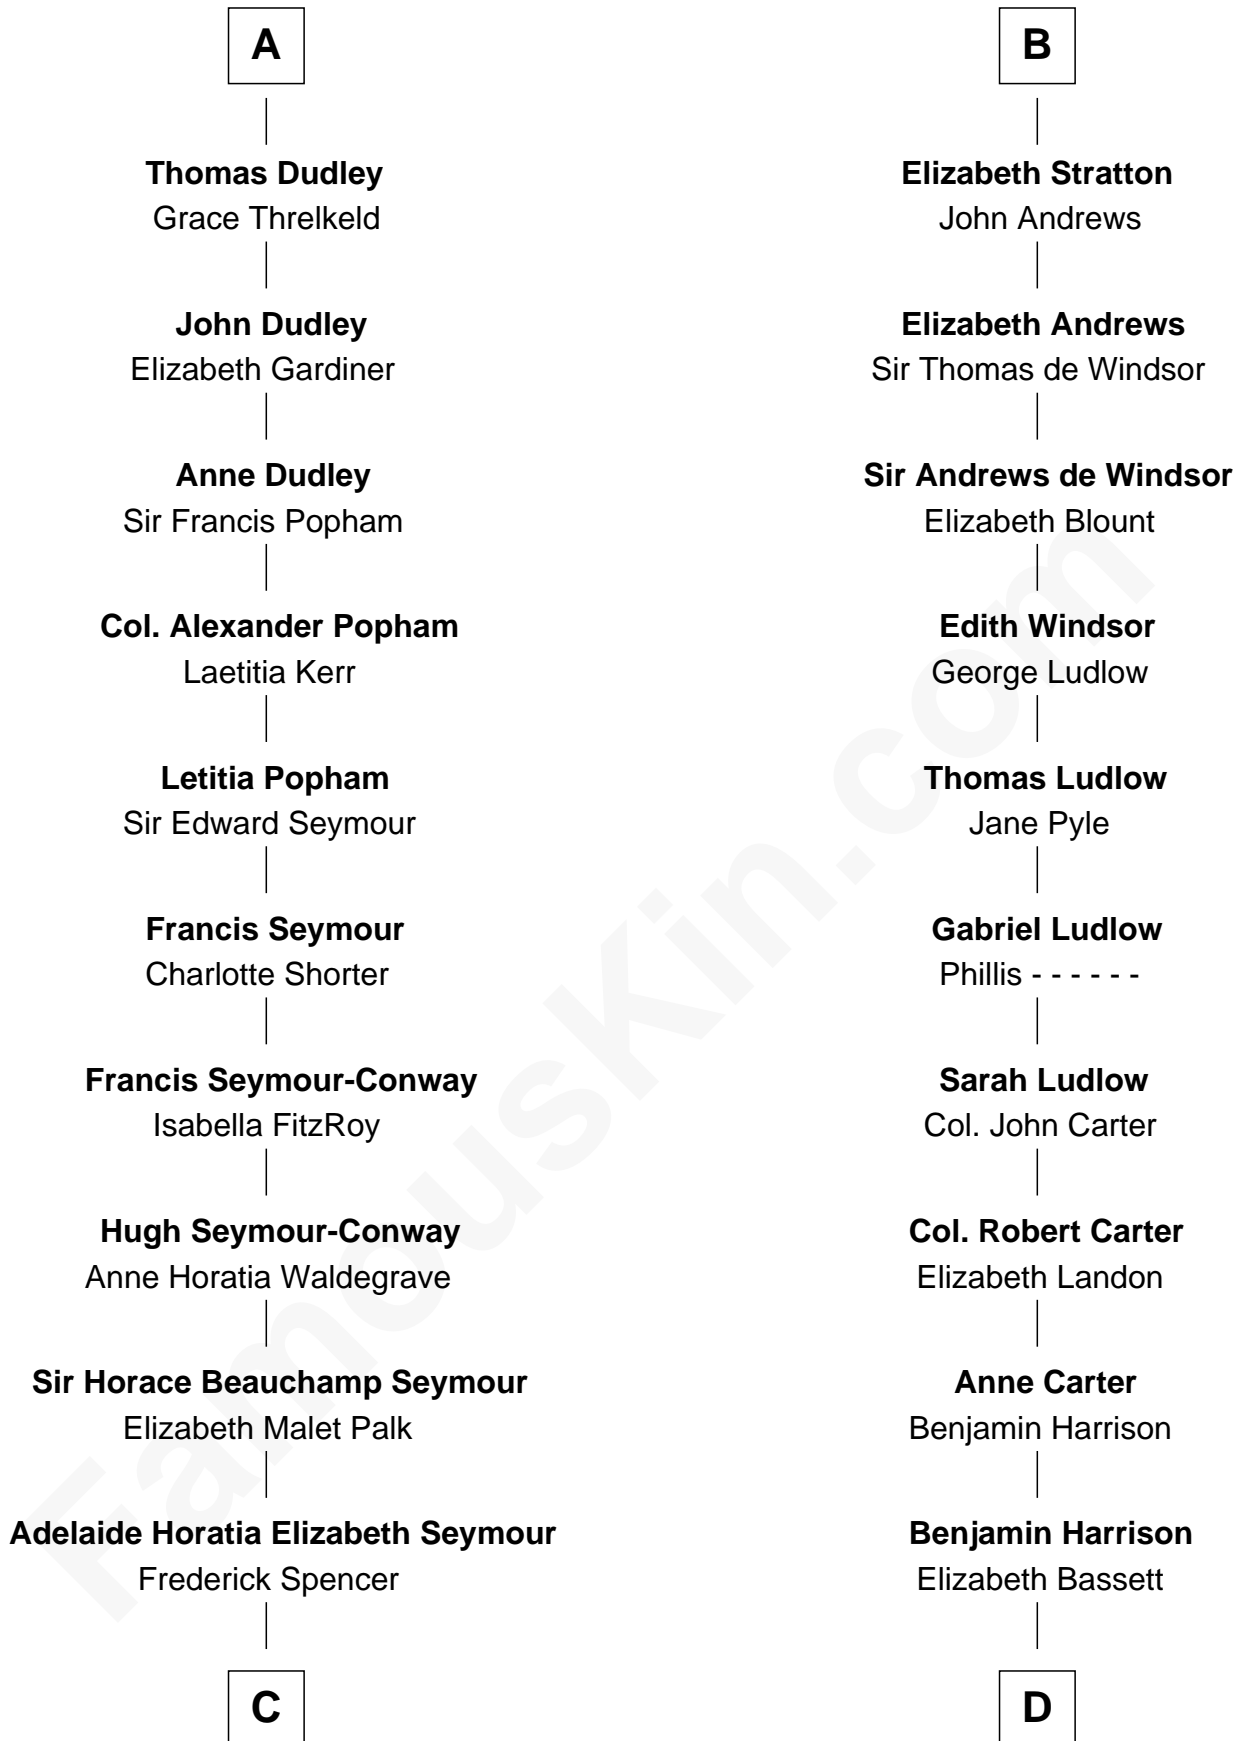

FamousKin.com

Relationship Chart of

Prince Harry

Duke of Sussex

19th cousin 2 times removed of

Benjamin Harrison
23rd U.S. President

William de Braiose
Eva Marshal

Eve de Braiose
Sir William de Cantilupe

Milicent de Cantilupe
Eudo la Zouche

Eve la Zouche
Sir Maurice de Berkeley

Thomas de Berkeley
Katherine de Clyvedon

Sir John Berkeley
Elizabeth Betteshorne

Elizabeth Berkeley
Sir John Sutton

Sir Edmund Sutton
Matilda Clifford

A

Eleanor de Braiose
Sir Humphrey de Bohun

Humphrey de Bohun
Maud de Fiennes

Humphrey de Bohun
Elizabeth Plantagenet

Margaret de Bohun
Sir Hugh de Courtnay

Elizabeth de Courtnay
Sir Andrew Luttrell

Sir Hugh Luttrell
Catherine de Beaumont

Elizabeth Luttrell
John Stratton

B

C

Charles Robert Spencer

Margaret Baring

Albert Edward John Spencer

Cynthia Elinor Beatrix Hamilton

Edward John Spencer