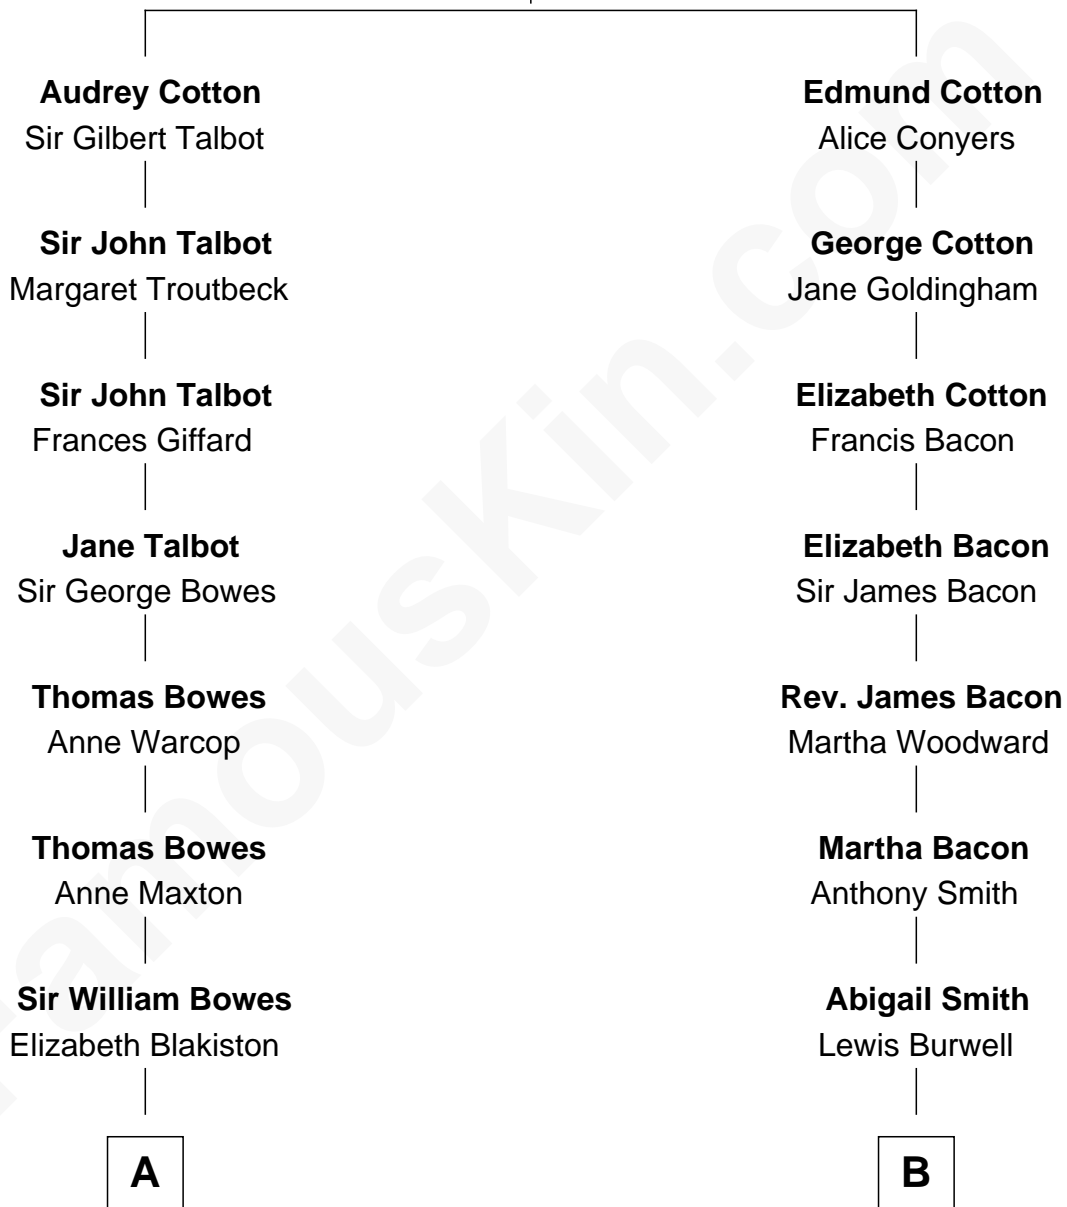

FamousKin.com Relationship Chart of

Prince Harry
Duke of Sussex

12th cousin 4 times removed of

Benjamin Harrison
23rd U.S. President

William Cotton
Alice Abbott

A

Sir George Bowes

Mary Gilbert

Mary Eleanor Bowes

John Lyon

Thomas Lyon-Bowes

Mary Elizabeth L. R. Carpenter

Thomas George Lyon-Bowes

Charlotte Grimstead

Claude Bowes-Lyon

Frances Dora Smith