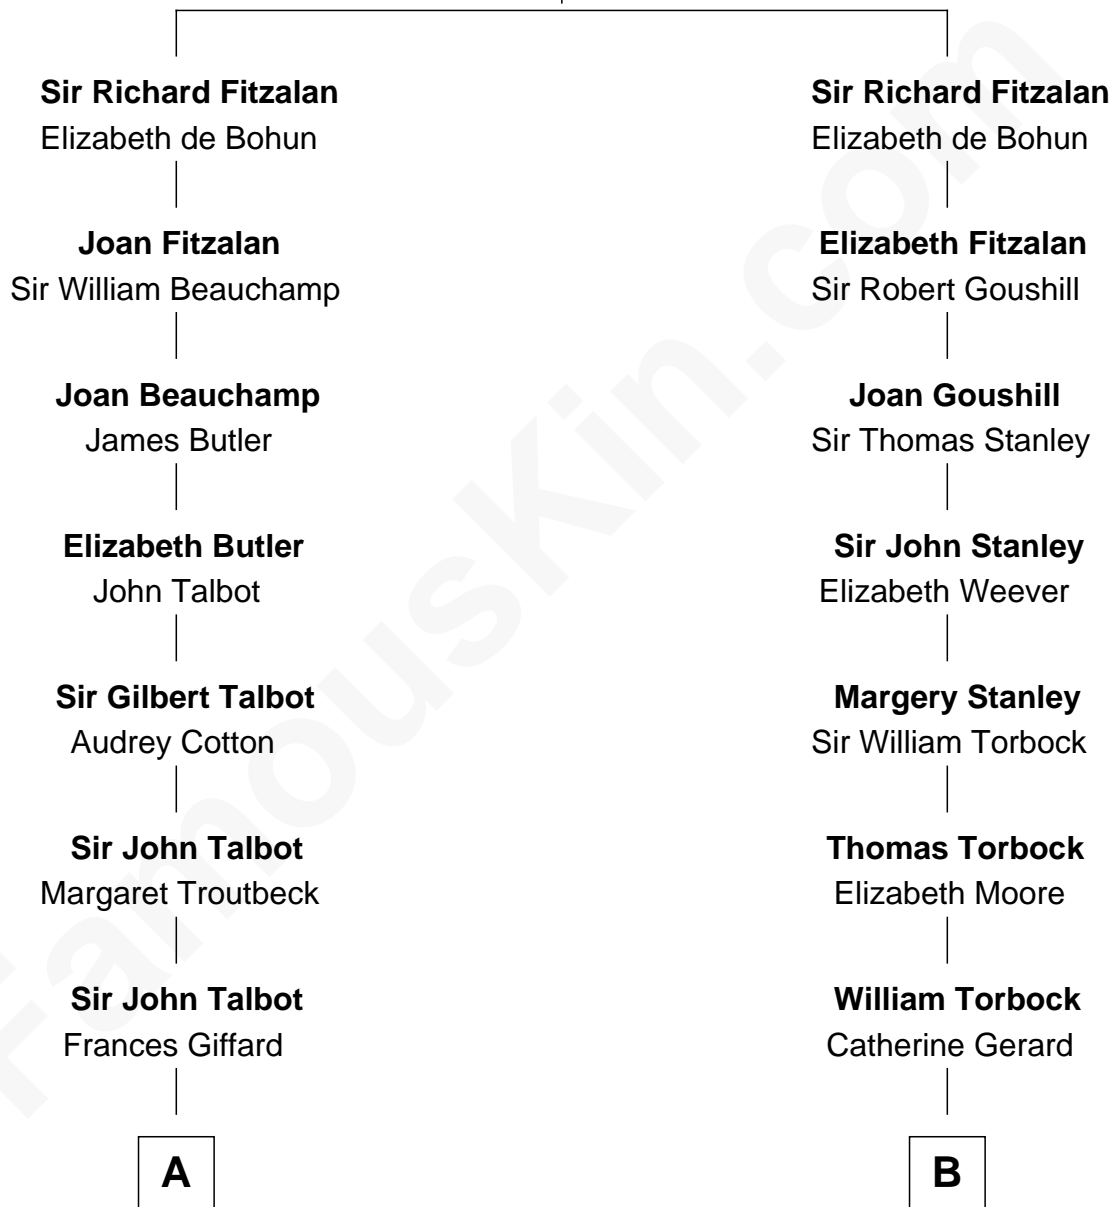

FamousKin.com Relationship Chart of

Prince Harry
Duke of Sussex

20th cousin of

Ed Helms
TV and Movie Actor

Richard Fitzalan
Eleanor Plantagenet

C

Elizabeth Bowes-Lyon

George VI, King of the United Kingdom

Elizabeth II, Queen of the United Kingdom

Prince Philip of Edinburgh

Charles III, King of the United Kingdom

Princess Diana Frances Spencer

Prince Harry

Duke of Sussex

D

Inez Emeline Wright