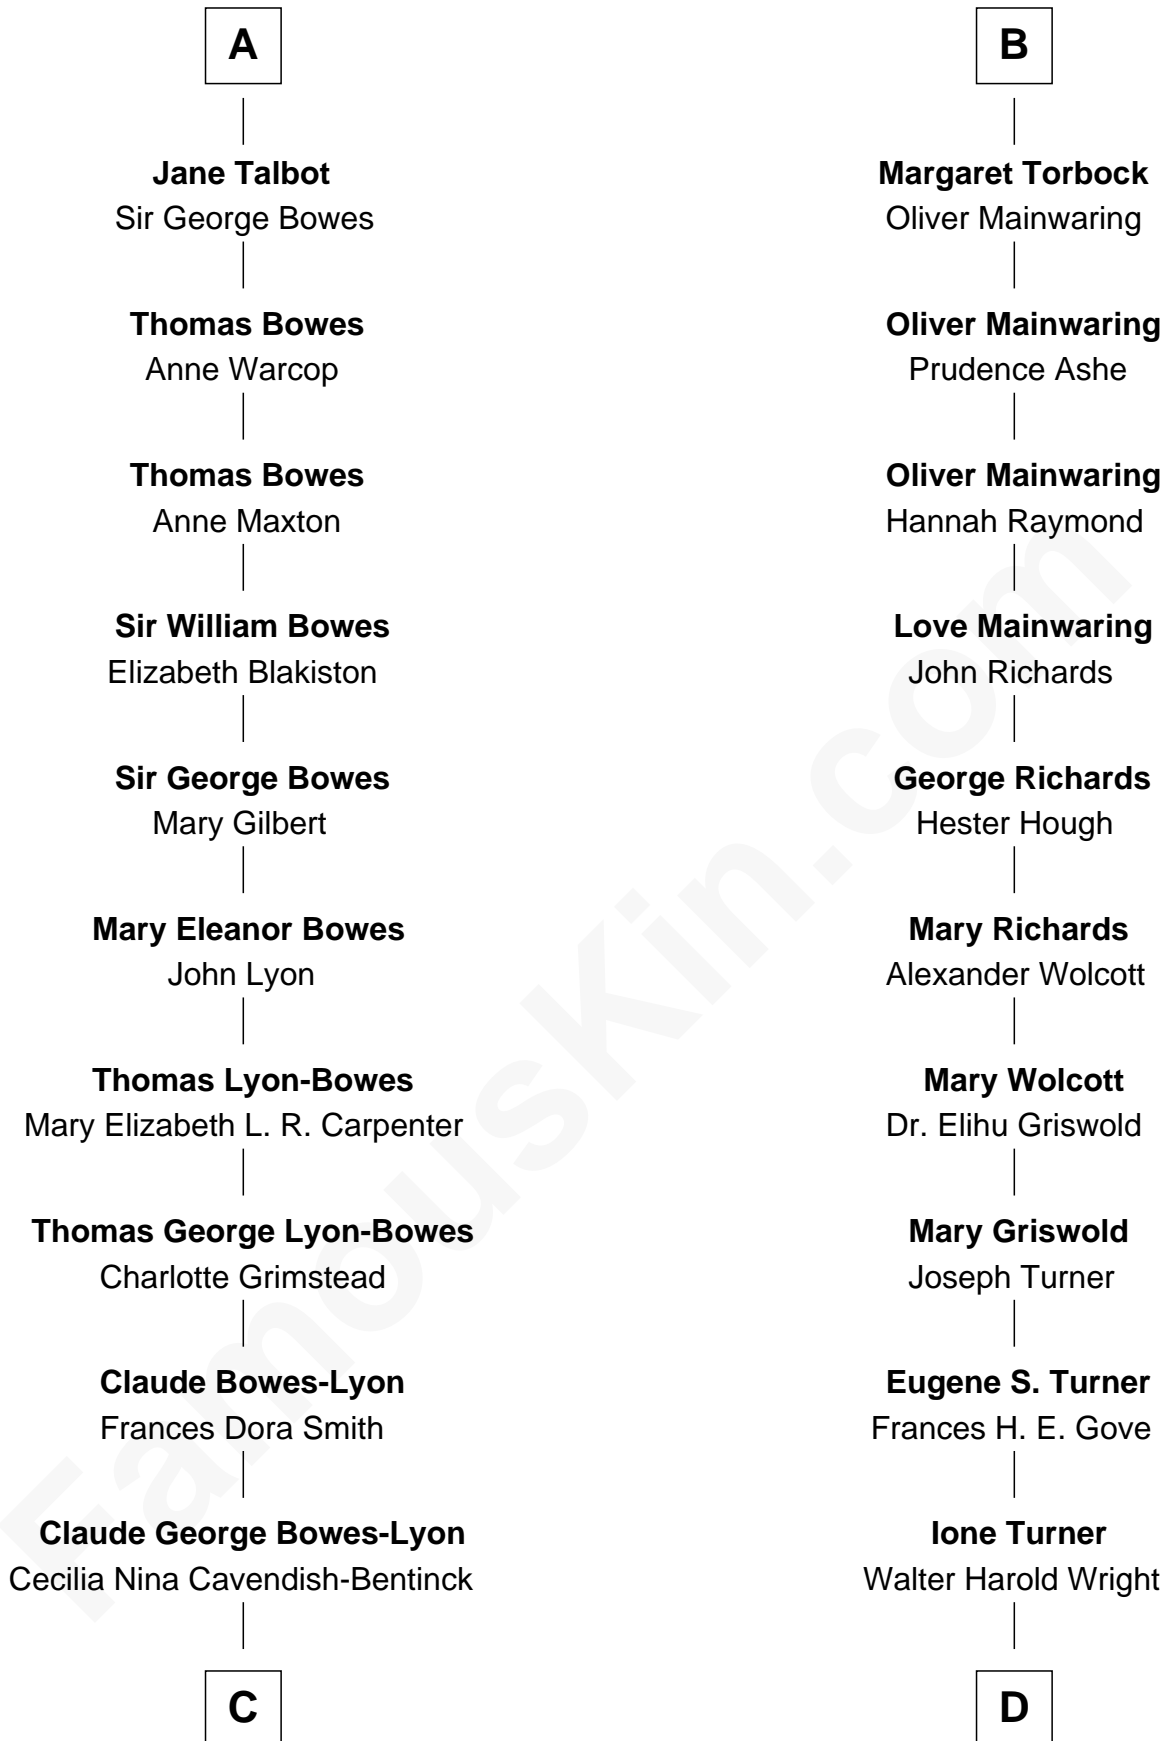

FamousKin.com Relationship Chart of

Prince Harry
Duke of Sussex

20th cousin of

Ed Helms
TV and Movie Actor

Richard Fitzalan
Eleanor Plantagenet

C

Elizabeth Bowes-Lyon

George VI, King of the United Kingdom

Elizabeth II, Queen of the United Kingdom

Prince Philip of Edinburgh

Charles III, King of the United Kingdom

Princess Diana Frances Spencer

Prince Harry

Duke of Sussex

D

Inez Emeline Wright