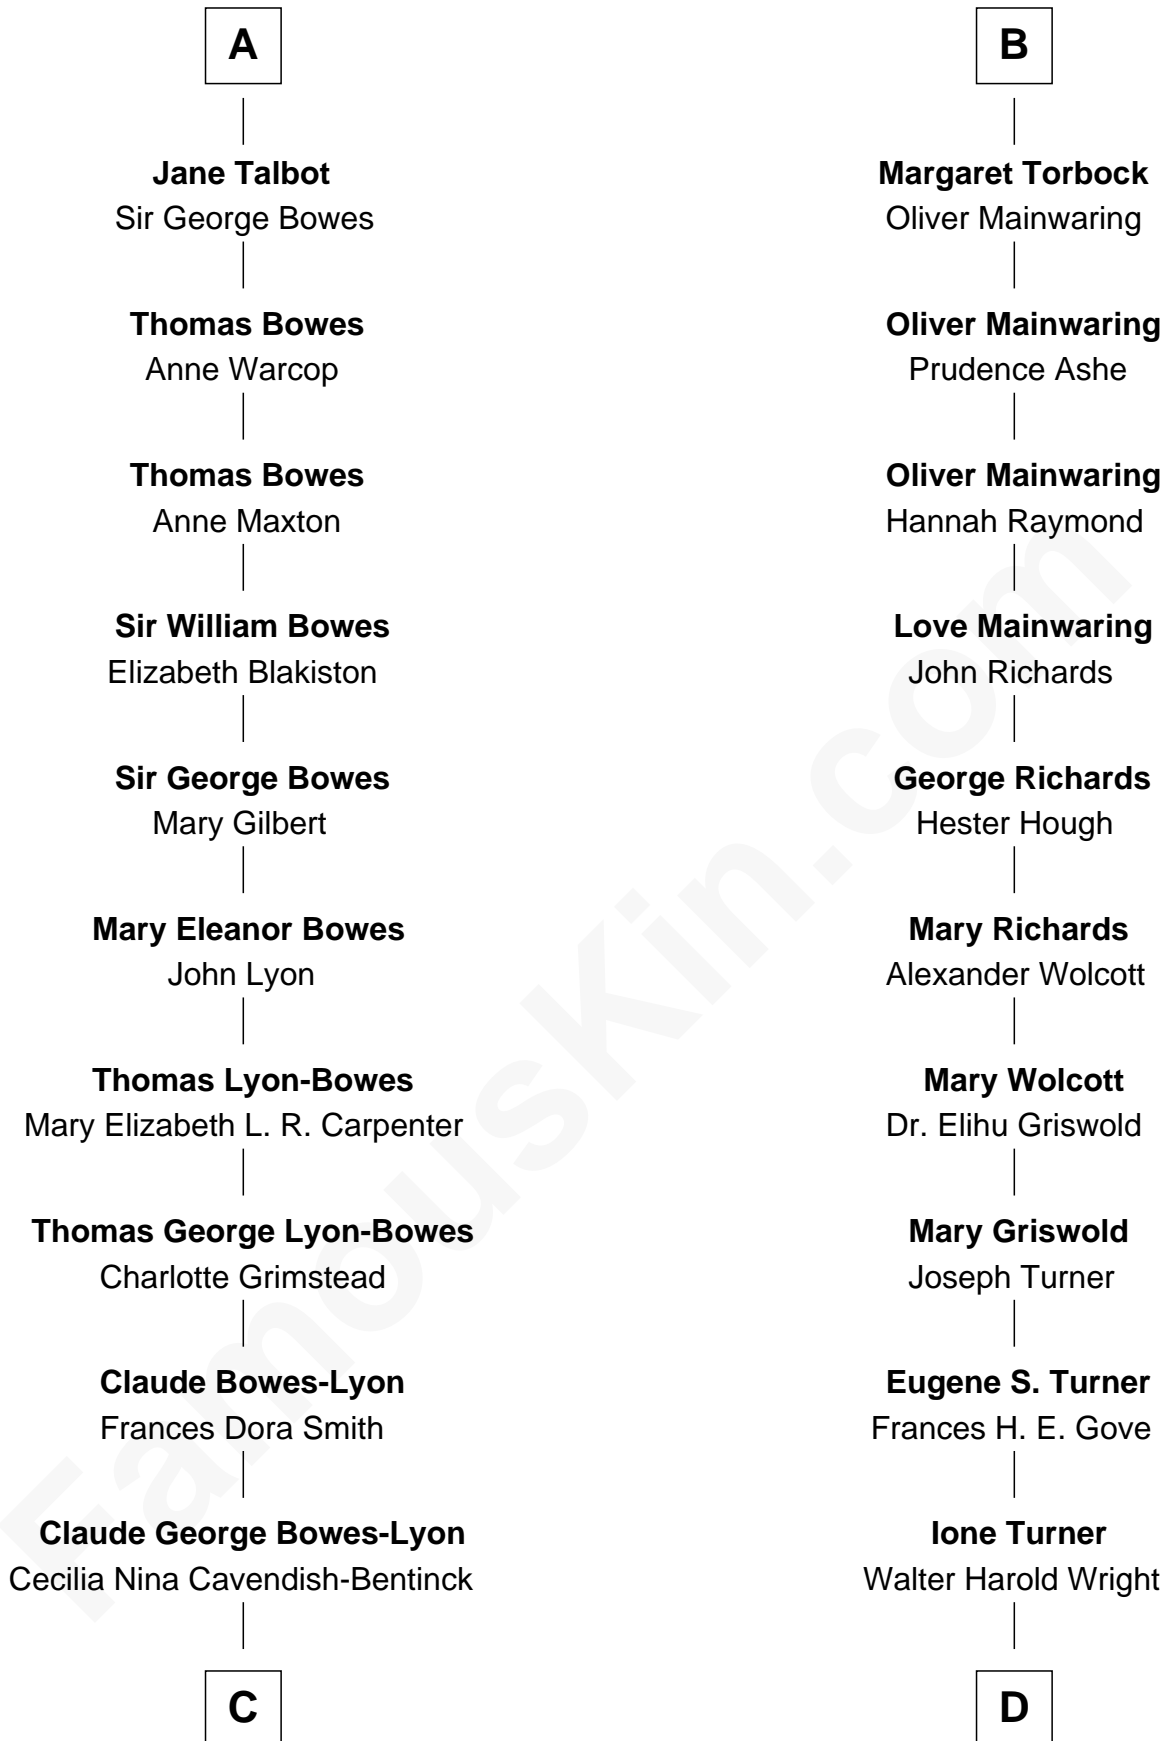

FamousKin.com Relationship Chart of

Prince Harry
Duke of Sussex

20th cousin of

Ed Helms
TV and Movie Actor

Sir Thomas Lathom

C

Elizabeth Bowes-Lyon

George VI, King of the United Kingdom

Elizabeth II, Queen of the United Kingdom

Prince Philip of Edinburgh

Charles III, King of the United Kingdom

Princess Diana Frances Spencer

Prince Harry

Duke of Sussex

D

Inez Emeline Wright