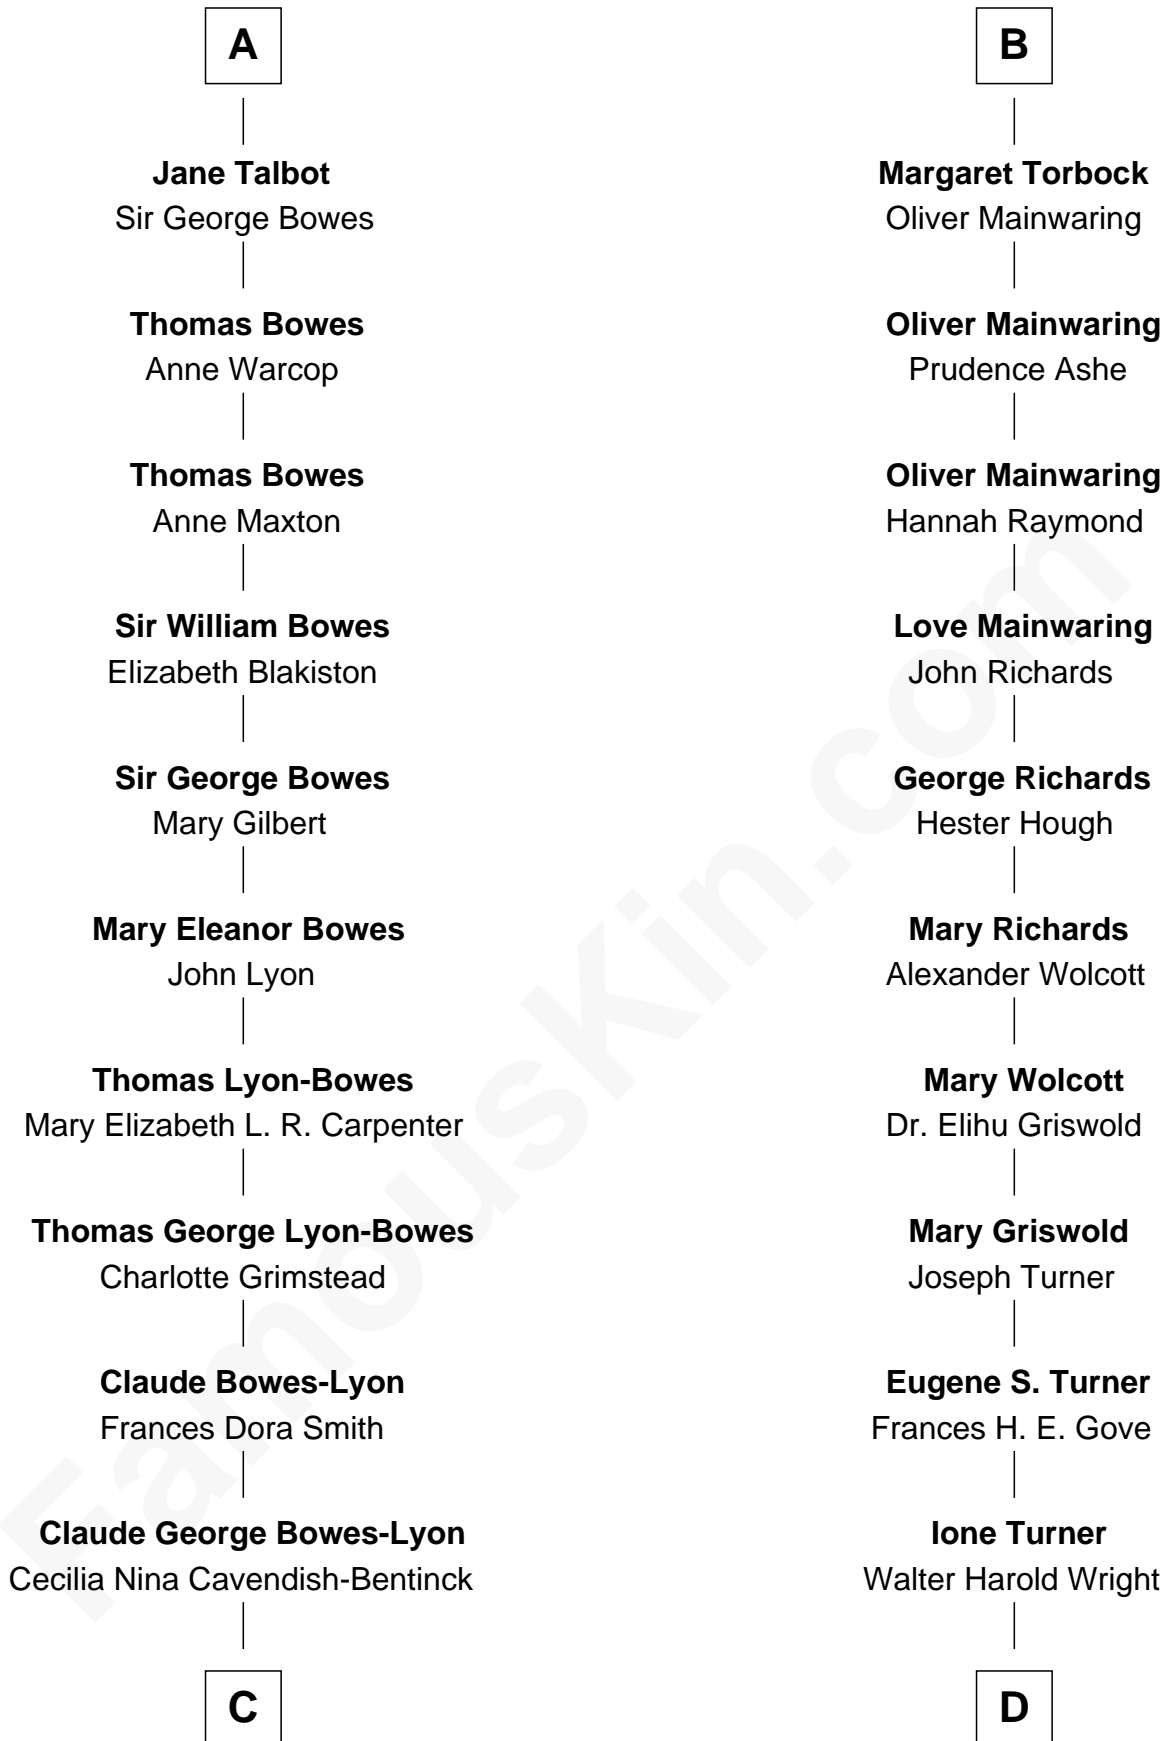

FamousKin.com Relationship Chart of

Prince Harry
Duke of Sussex

20th cousin of

Ed Helms
TV and Movie Actor

William de Stanley
Alice de Mascy

C

Elizabeth Bowes-Lyon

George VI, King of the United Kingdom

Elizabeth II, Queen of the United Kingdom

Prince Philip of Edinburgh

Charles III, King of the United Kingdom

Princess Diana Frances Spencer

Prince Harry

Duke of Sussex

D

Inez Emeline Wright