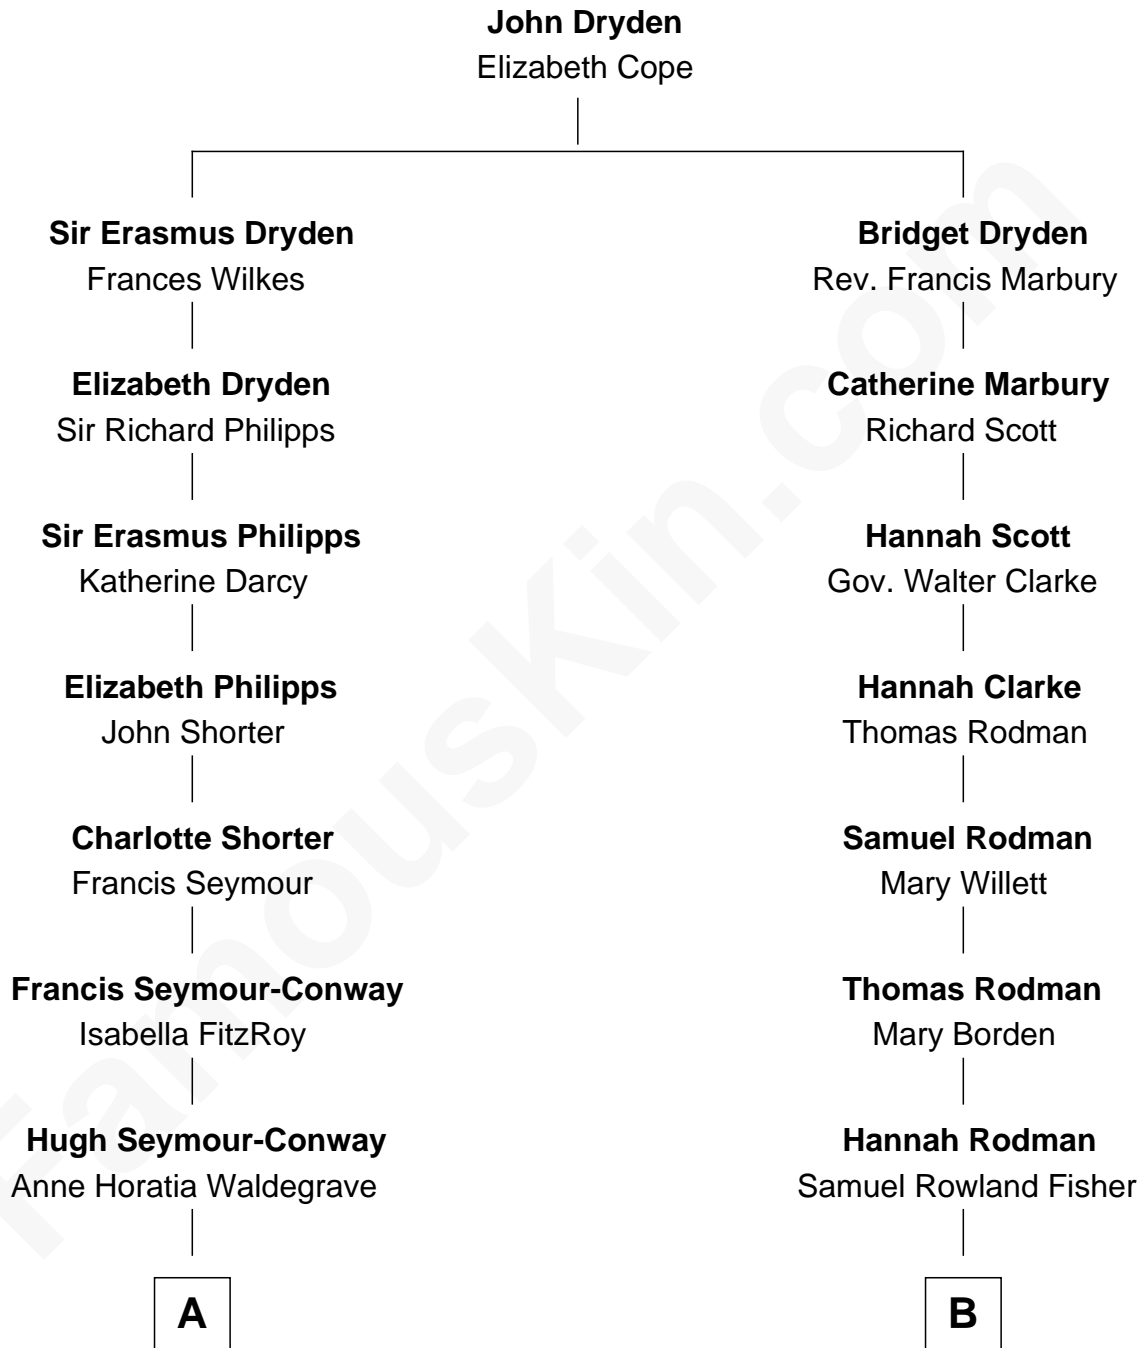

FamousKin.com Relationship Chart of

Prince Harry
Duke of Sussex

8th cousin 5 times removed of

Joseph Wharton

Founder of the Wharton School of Business

A

Sir Horace Beauchamp Seymour

Elizabeth Malet Palk

Adelaide Horatia Elizabeth Seymour

Frederick Spencer

Charles Robert Spencer

Margaret Baring

Albert Edward John Spencer

Cynthia Elinor Beatrix Hamilton

Edward John Spencer

Frances Ruth Burke Roche

Princess Diana Frances Spencer

Charles III, King of the United Kingdom

Prince Harry

Duke of Sussex

B

Deborah Fisher

William Wharton

Joseph Wharton