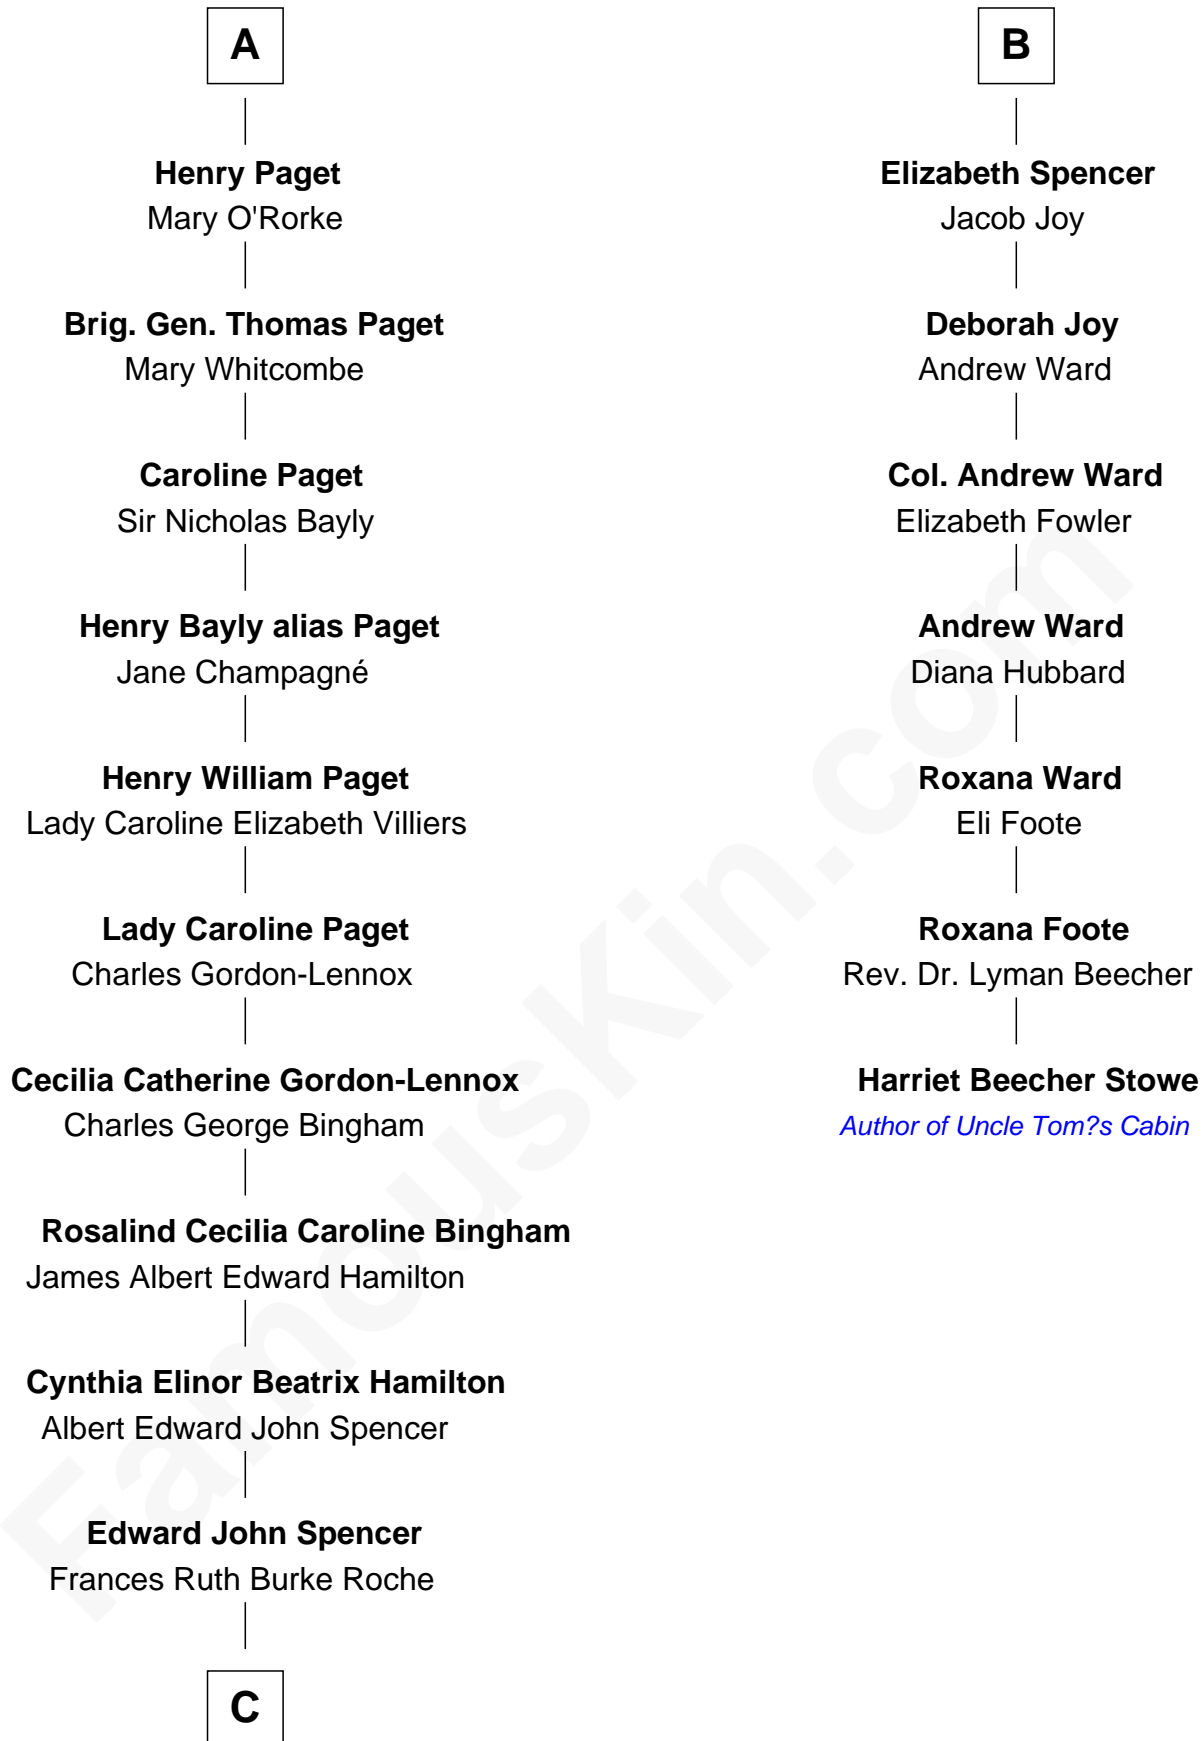

FamousKin.com Relationship Chart of

Prince Harry
Duke of Sussex

13th cousin 5 times removed of

Harriet Beecher Stowe
Author of Uncle Tom's Cabin

Sir Nicholas Poyntz
Elizabeth Mill

C

Princess Diana Frances Spencer
Charles III, King of the United Kingdom