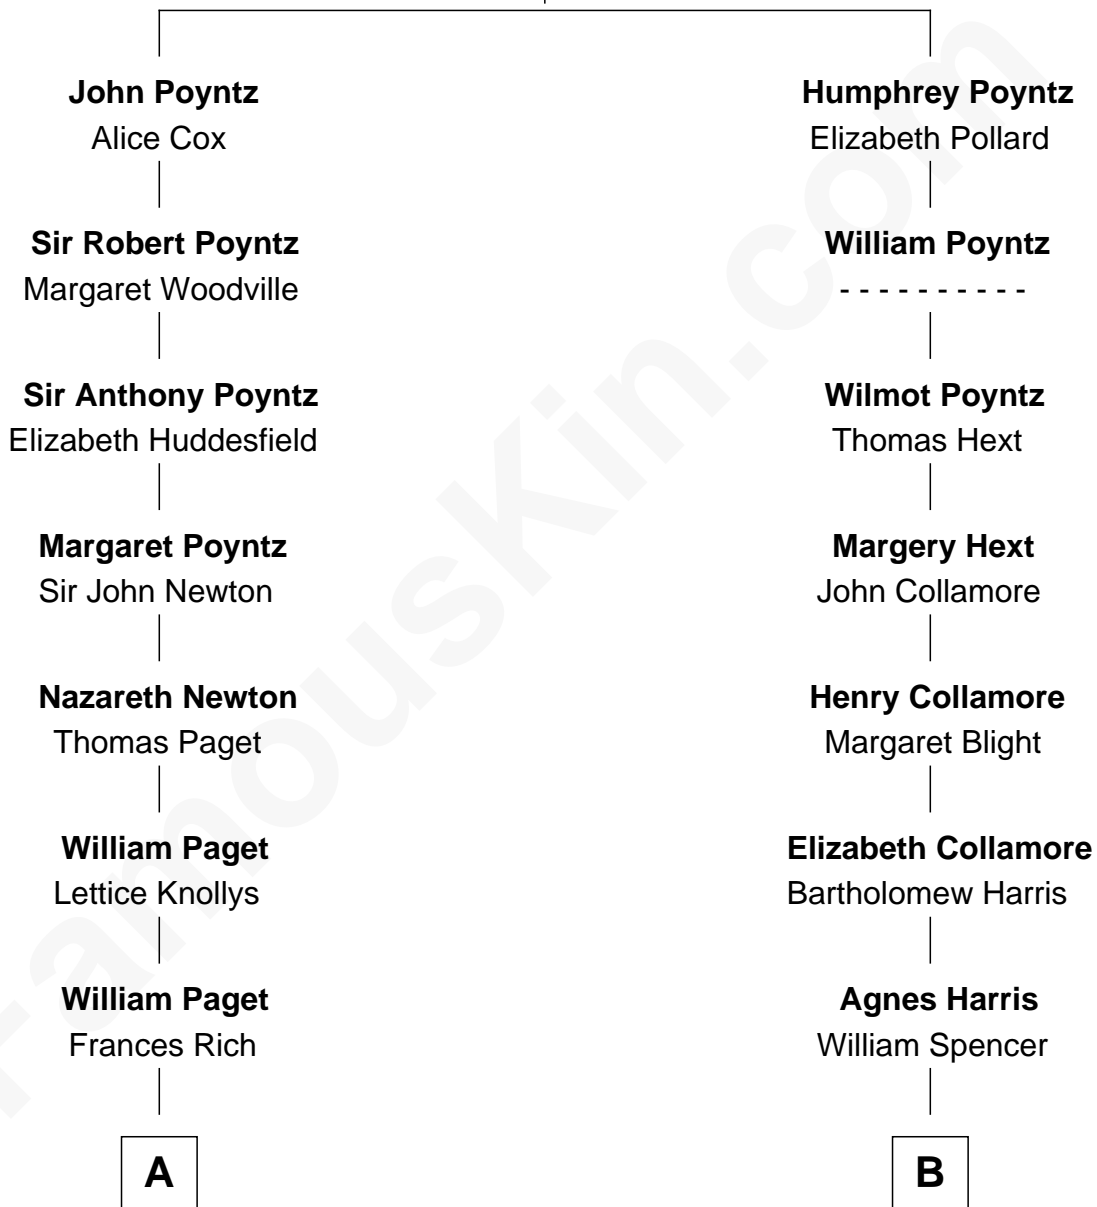

FamousKin.com Relationship Chart of

Prince Harry
Duke of Sussex

13th cousin 5 times removed of

Harriet Beecher Stowe
Author of Uncle Tom's Cabin

Sir Nicholas Poyntz
Elizabeth Mill

C

Princess Diana Frances Spencer
Charles III, King of the United Kingdom

Prince Harry
Duke of Sussex

FamousKin.com