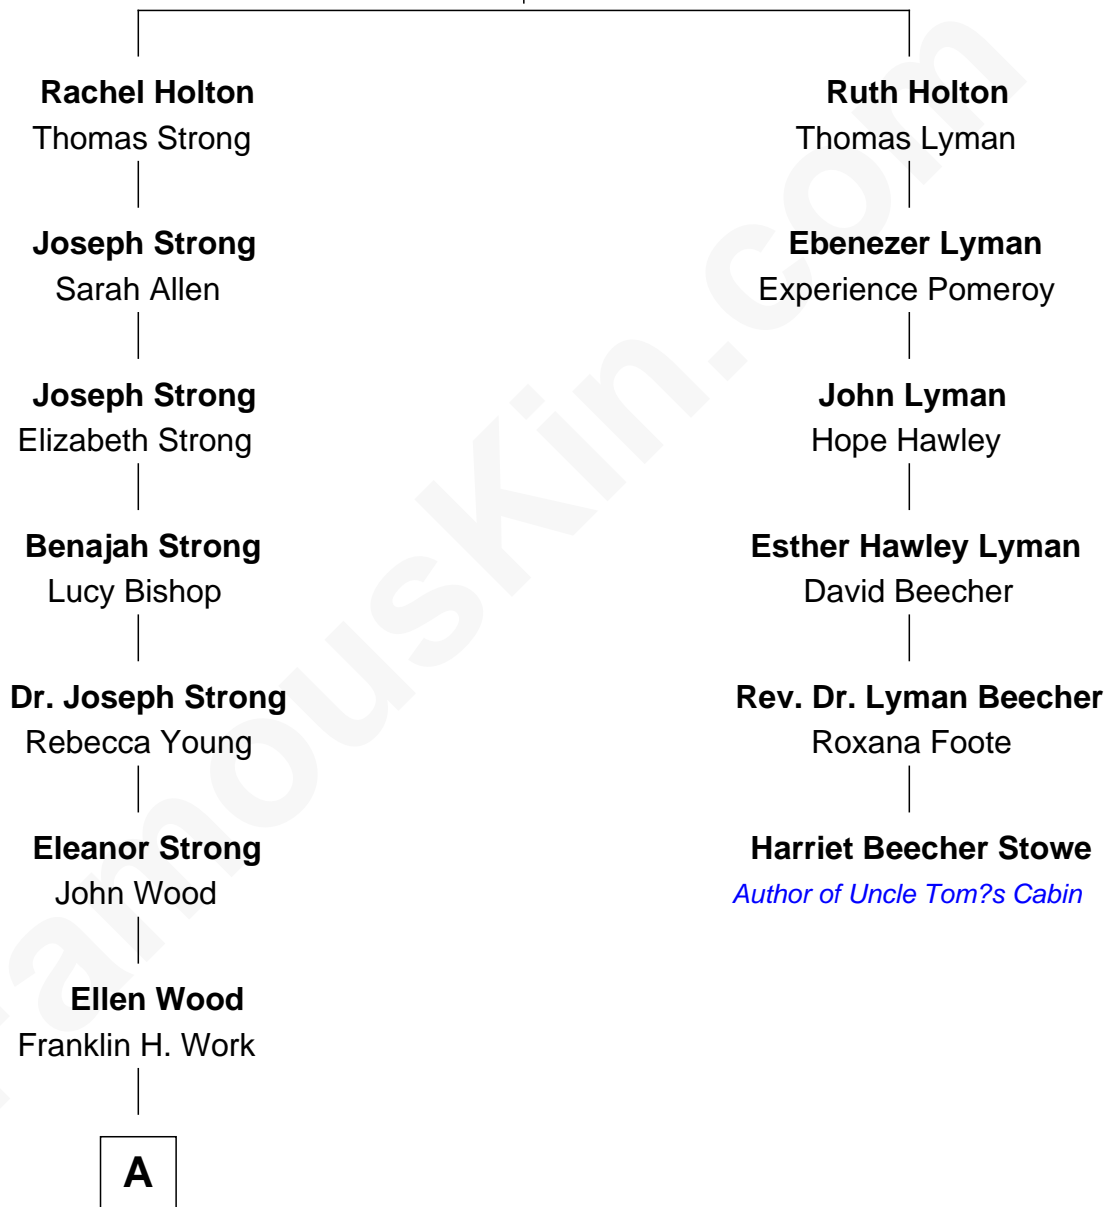

FamousKin.com Relationship Chart of

Prince Harry
Duke of Sussex

5th cousin 6 times removed of

Harriet Beecher Stowe
Author of Uncle Tom's Cabin

William Holton

Mary - - - - -

A

—
Frances Eleanor Work
James Boothby Burke Roche

—
Edmund Maurice Burke Roche
Ruth Sylvia Gill

—
Frances Ruth Burke Roche
Edward John Spencer

—
Princess Diana Frances Spencer
Charles III, King of the United Kingdom

—
Prince Harry
Duke of Sussex

FamousKin.com