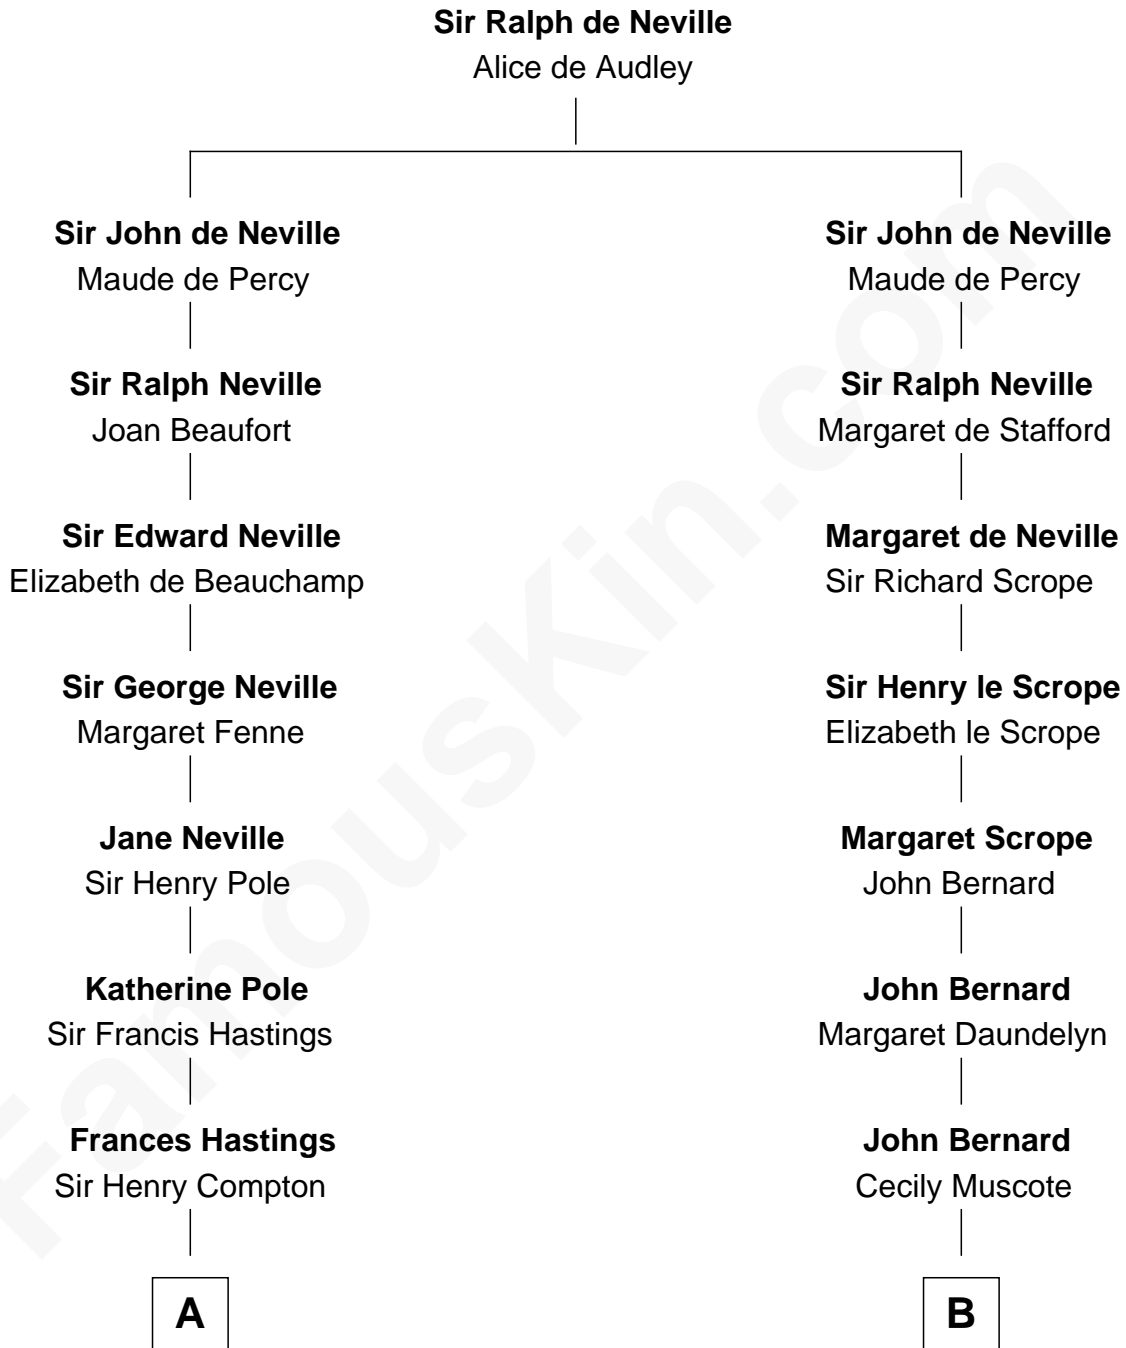

FamousKin.com
Relationship Chart of
Prince Harry
Duke of Sussex

13th cousin 6 times removed of
Benjamin Harrison V
Signer of the Declaration of Independence

C

Edward John Spencer
Frances Ruth Burke Roche

Princess Diana Frances Spencer
Charles III, King of the United Kingdom

Prince Harry
Duke of Sussex

FamousKin.com