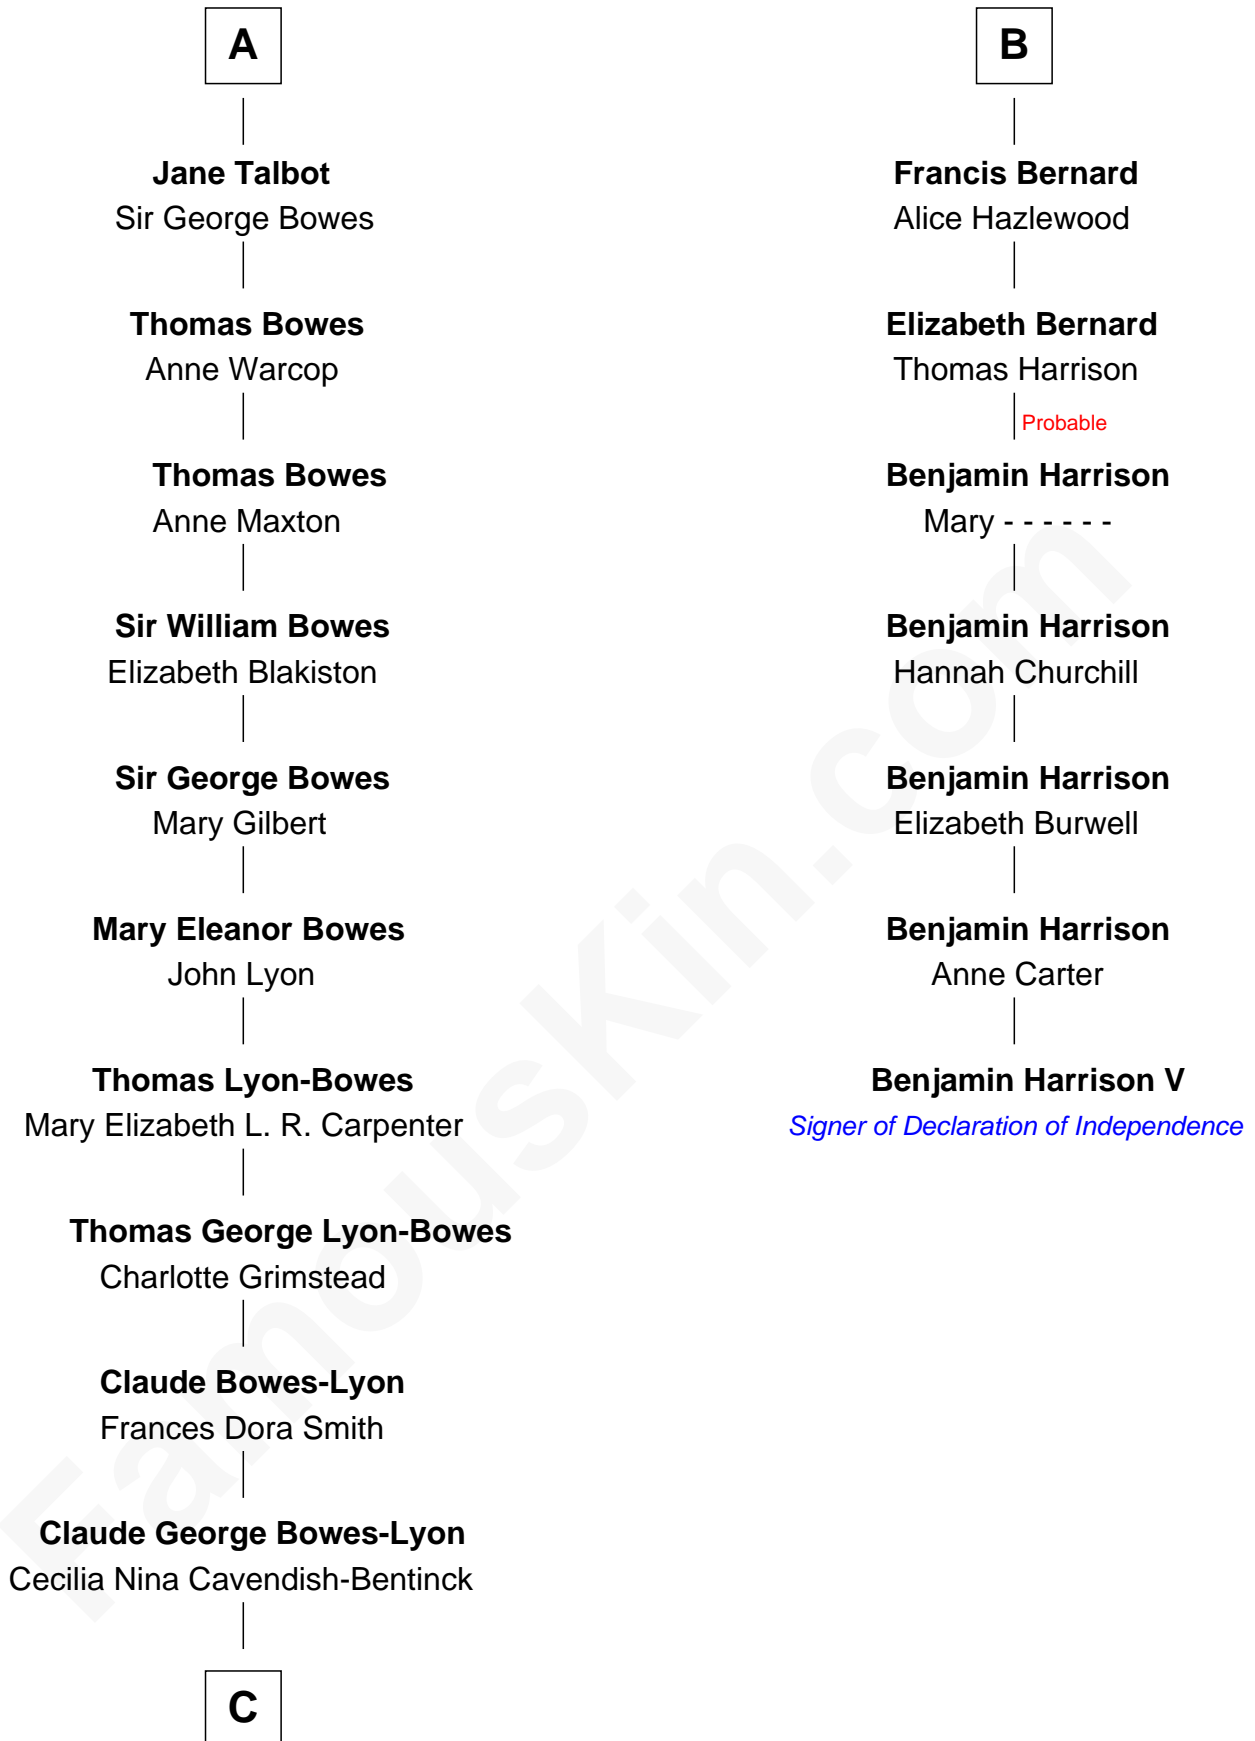

FamousKin.com Relationship Chart of

Prince Harry
Duke of Sussex

13th cousin 7 times removed of

Benjamin Harrison V

Signer of the Declaration of Independence

Sir William de Ros
Margery de Badlesmere

C

Elizabeth Bowes-Lyon

George VI, King of the United Kingdom

Elizabeth II, Queen of the United Kingdom

Prince Philip of Edinburgh

Charles III, King of the United Kingdom

Princess Diana Frances Spencer

Prince Harry

Duke of Sussex

FamousKin.com