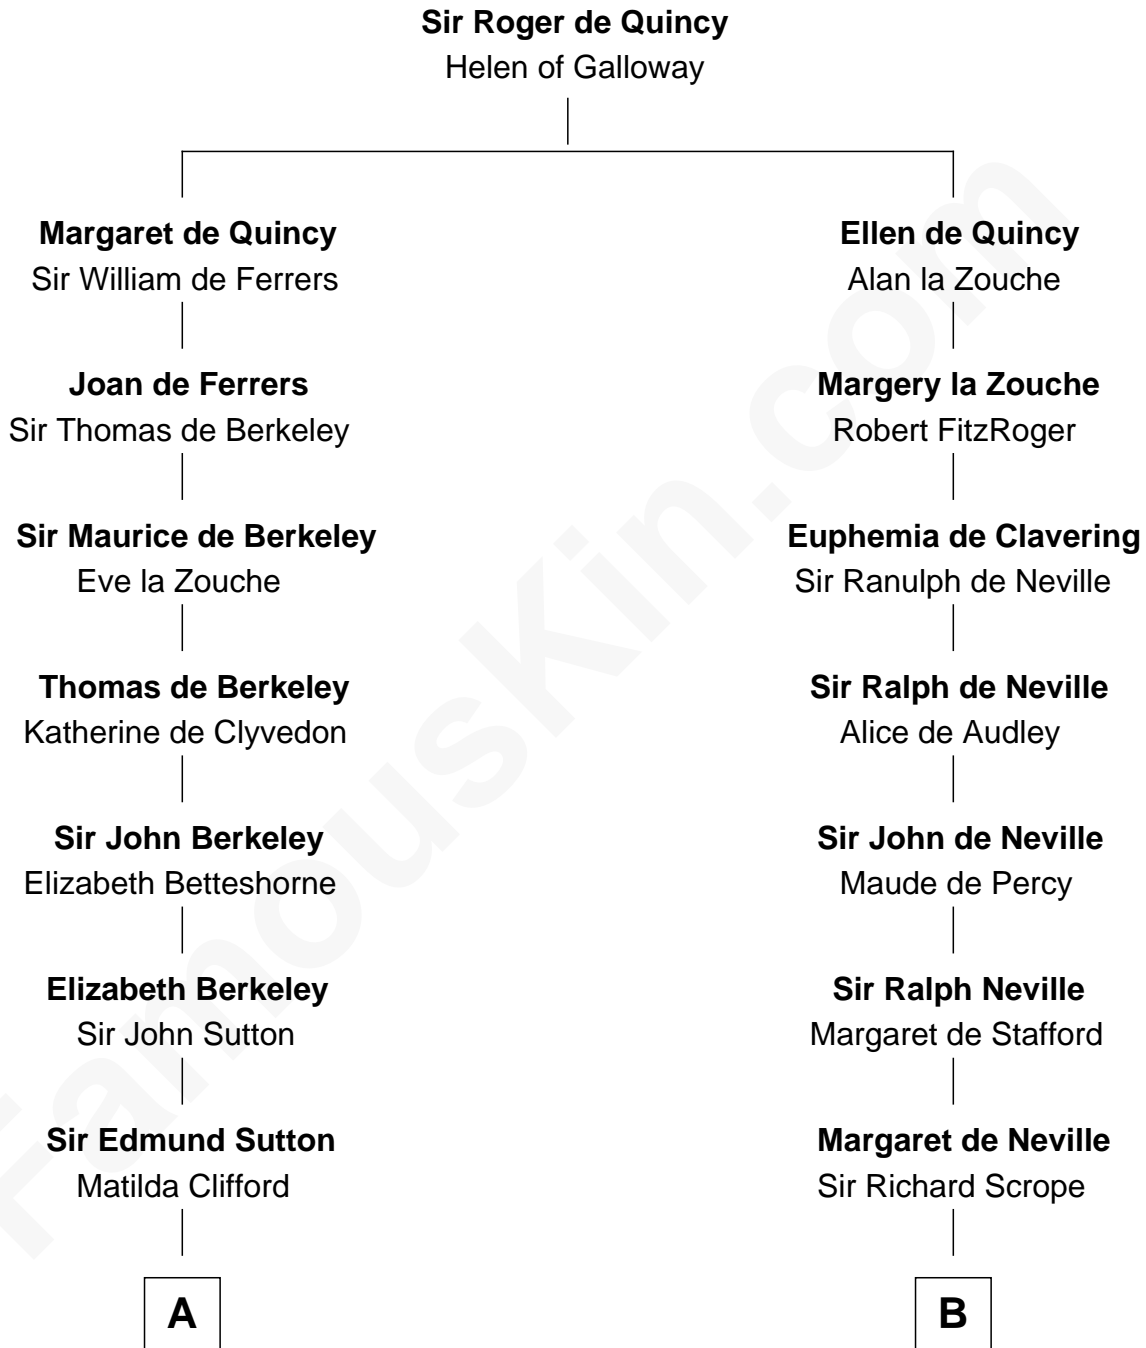

# FamousKin.com Relationship Chart of

**Prince Harry**  
*Duke of Sussex*

17th cousin 4 times removed of

**Benjamin Harrison V**  
*Signer of the Declaration of Independence*

**C**

Charles Robert Spencer

Margaret Baring

Albert Edward John Spencer

Cynthia Elinor Beatrix Hamilton

Edward John Spencer

Frances Ruth Burke Roche

Princess Diana Frances Spencer

Charles III, King of the United Kingdom

Prince Harry

*Duke of Sussex*