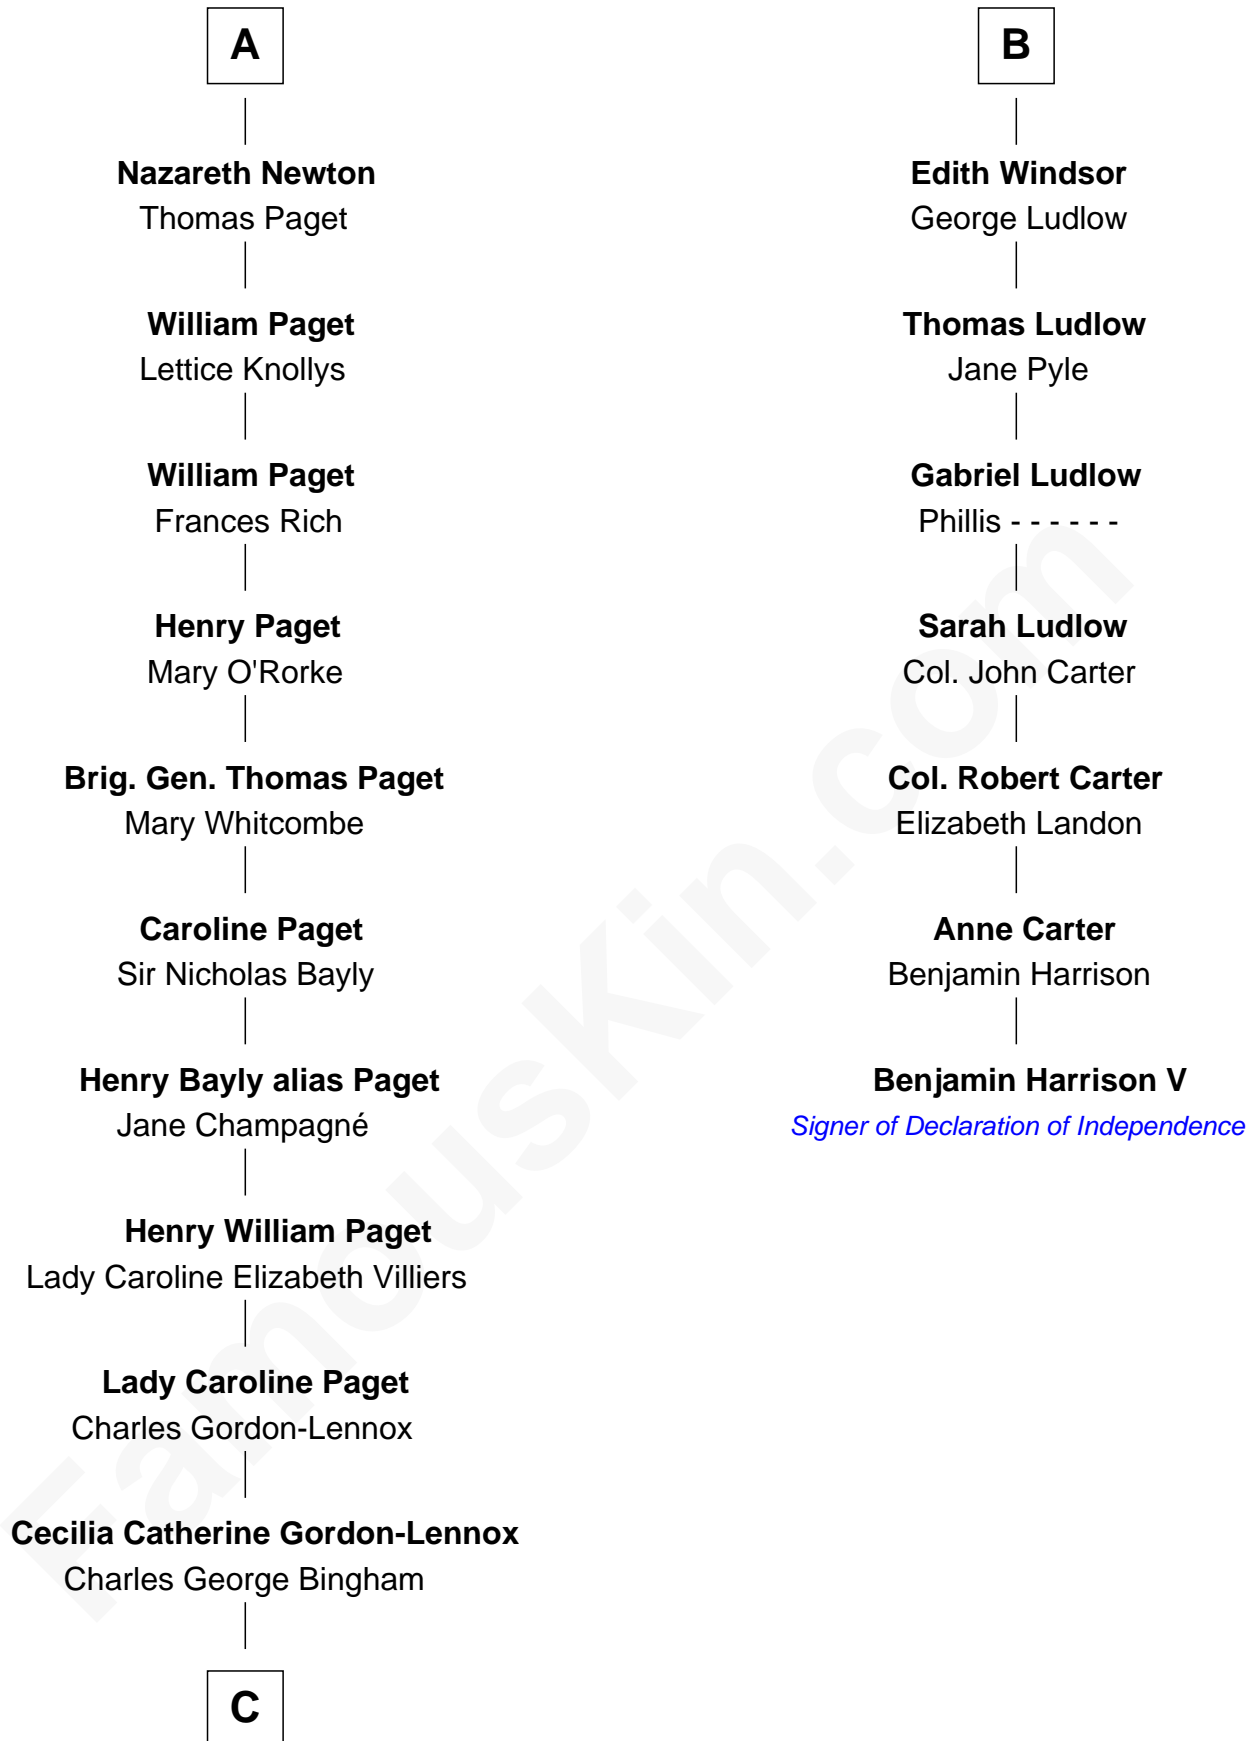

FamousKin.com

Relationship Chart of

Prince Harry

Duke of Sussex

13th cousin 8 times removed of

Benjamin Harrison V
Signer of the Declaration of Independence

C

Rosalind Cecilia Caroline Bingham

James Albert Edward Hamilton

Cynthia Elinor Beatrix Hamilton

Albert Edward John Spencer

Edward John Spencer

Frances Ruth Burke Roche

Princess Diana Frances Spencer

Charles III, King of the United Kingdom

Prince Harry