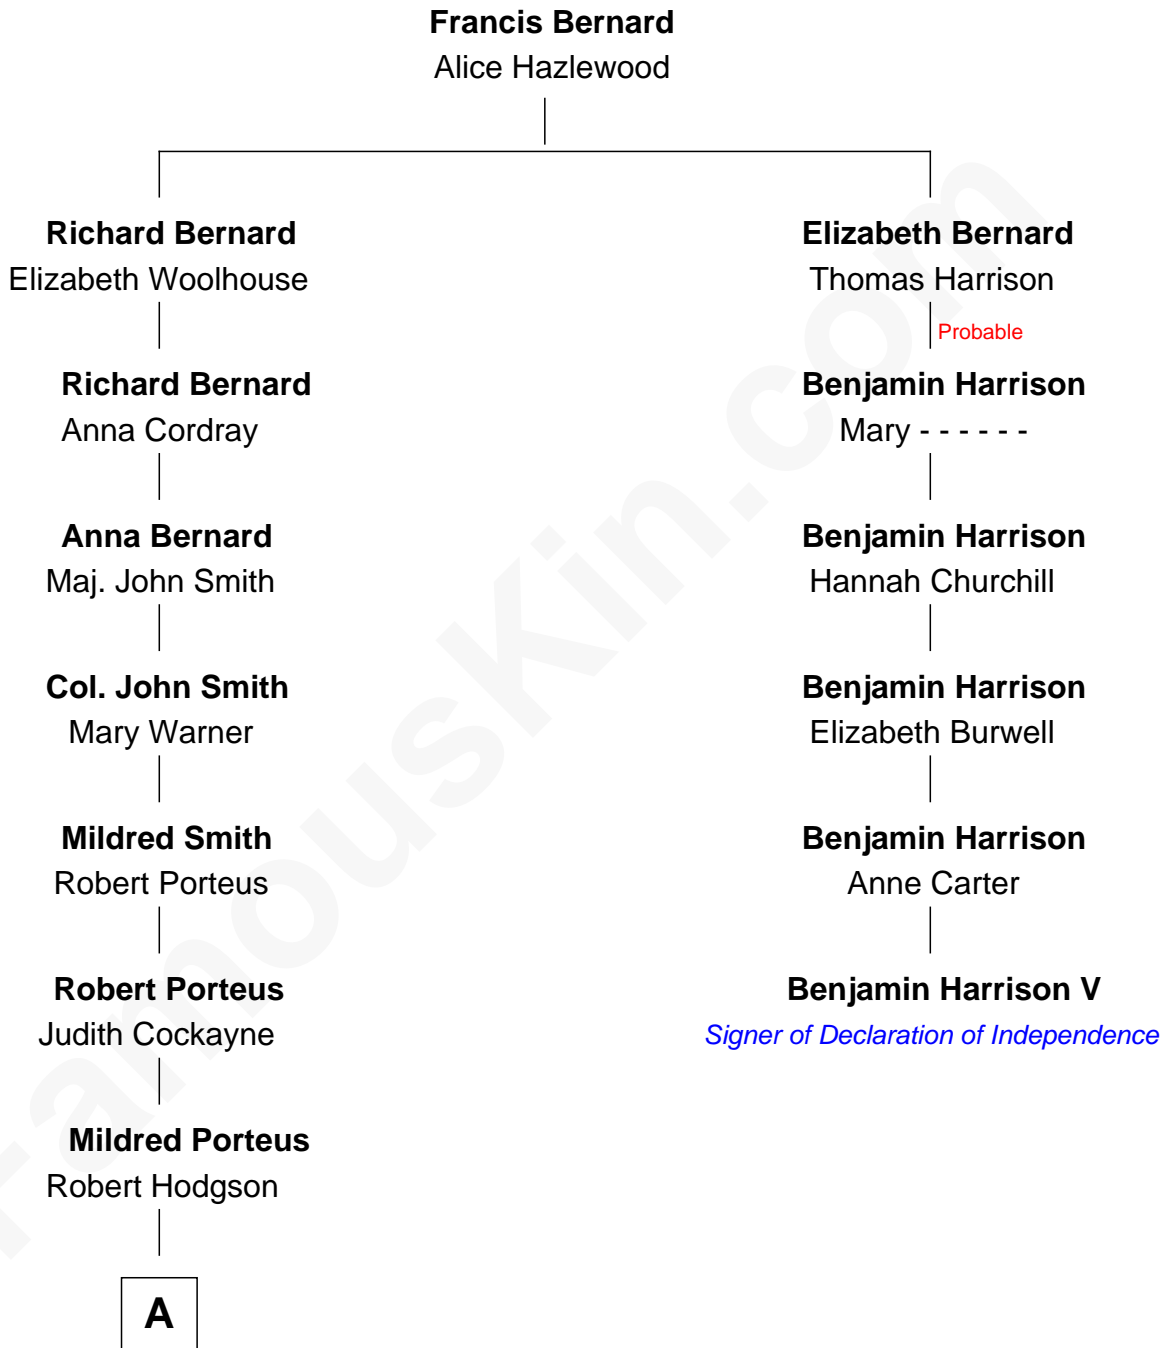

# FamousKin.com Relationship Chart of

**Prince Harry**  
*Duke of Sussex*

5th cousin 9 times removed of

**Benjamin Harrison V**  
*Signer of the Declaration of Independence*

**A**

Very Rev. Robert Hodgson

Mary Tucker

Henrietta Mildred Hodgson

Oswald Smith

Frances Dora Smith

Claude Bowes-Lyon

Claude George Bowes-Lyon

Cecilia Nina Cavendish-Bentinck

Elizabeth Bowes-Lyon

George VI, King of the United Kingdom