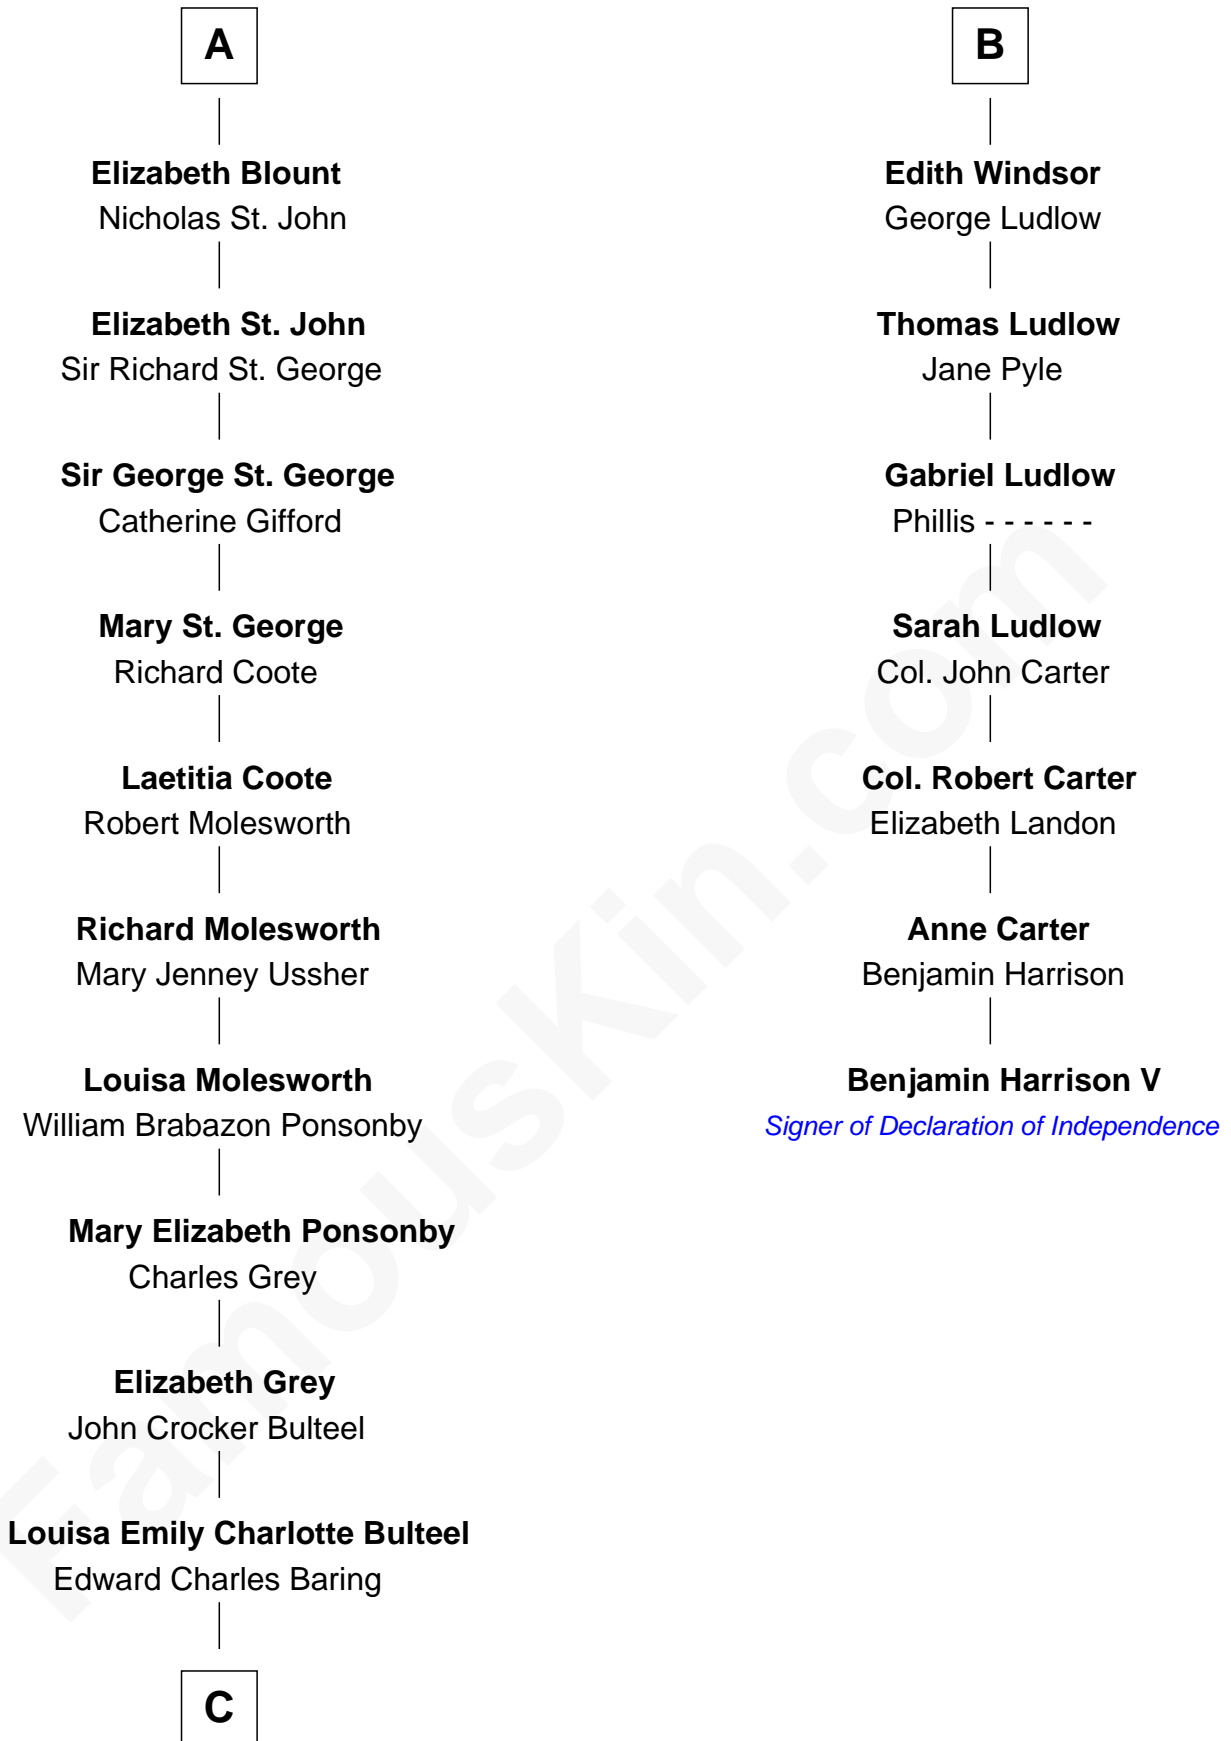

FamousKin.com Relationship Chart of

Prince Harry
Duke of Sussex

13th cousin 8 times removed of

Benjamin Harrison V
Signer of the Declaration of Independence

Sir Thomas de Swynnerton

C

—
Margaret Baring

Charles Robert Spencer

—
Albert Edward John Spencer

Cynthia Elinor Beatrix Hamilton

—
Edward John Spencer

Frances Ruth Burke Roche

—
Princess Diana Frances Spencer

Charles III, King of the United Kingdom

—
Prince Harry

Duke of Sussex