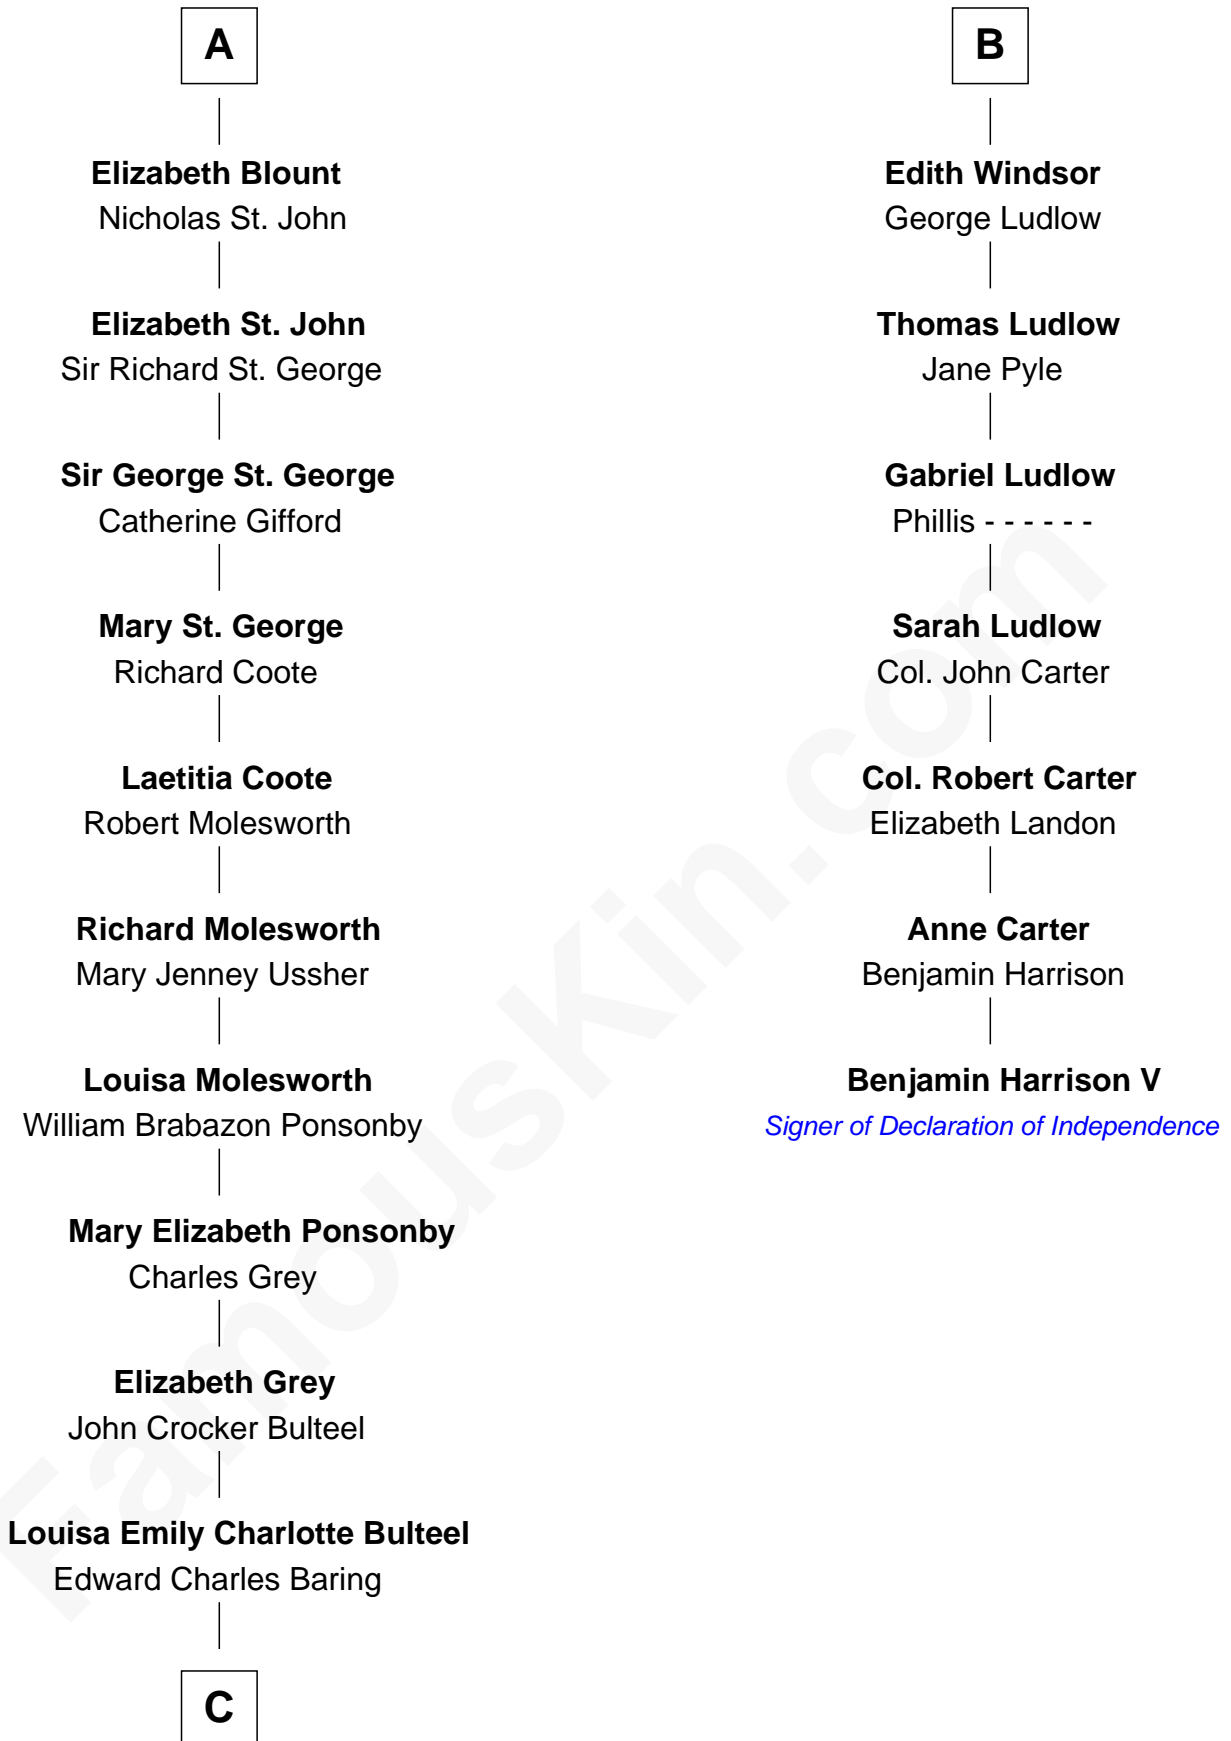

FamousKin.com Relationship Chart of

Prince Harry
Duke of Sussex

13th cousin 8 times removed of

Benjamin Harrison V
Signer of the Declaration of Independence

Sir Geoffrey de Gresley
Margaret Gernon

Sir John de Gresley
Alice de Swynnerton

Sir John de Gresley
Alice de Swynnerton

Sir Nicholas de Gresley
Thomasine de Wastneys

Sir Nicholas de Gresley
Thomasine de Wastneys

Sir Thomas de Gresley
Margaret Walsh

Sir Thomas de Gresley
Margaret Walsh

Margaret de Gresley
Sir Thomas Blount

Margaret de Gresley
Sir Thomas Blount

Sir Thomas Blount
Catherine Clifton

Sir Walter Blount
Helena Byron

Richard Blount
Dorothy Delaford

Sir William Blount
Margaret Echyngnam

Sir Richard Blount
Elizabeth Lister

Elizabeth Blount
Sir Andrews de Windsor

A

B

C

—
Margaret Baring

Charles Robert Spencer

—
Albert Edward John Spencer