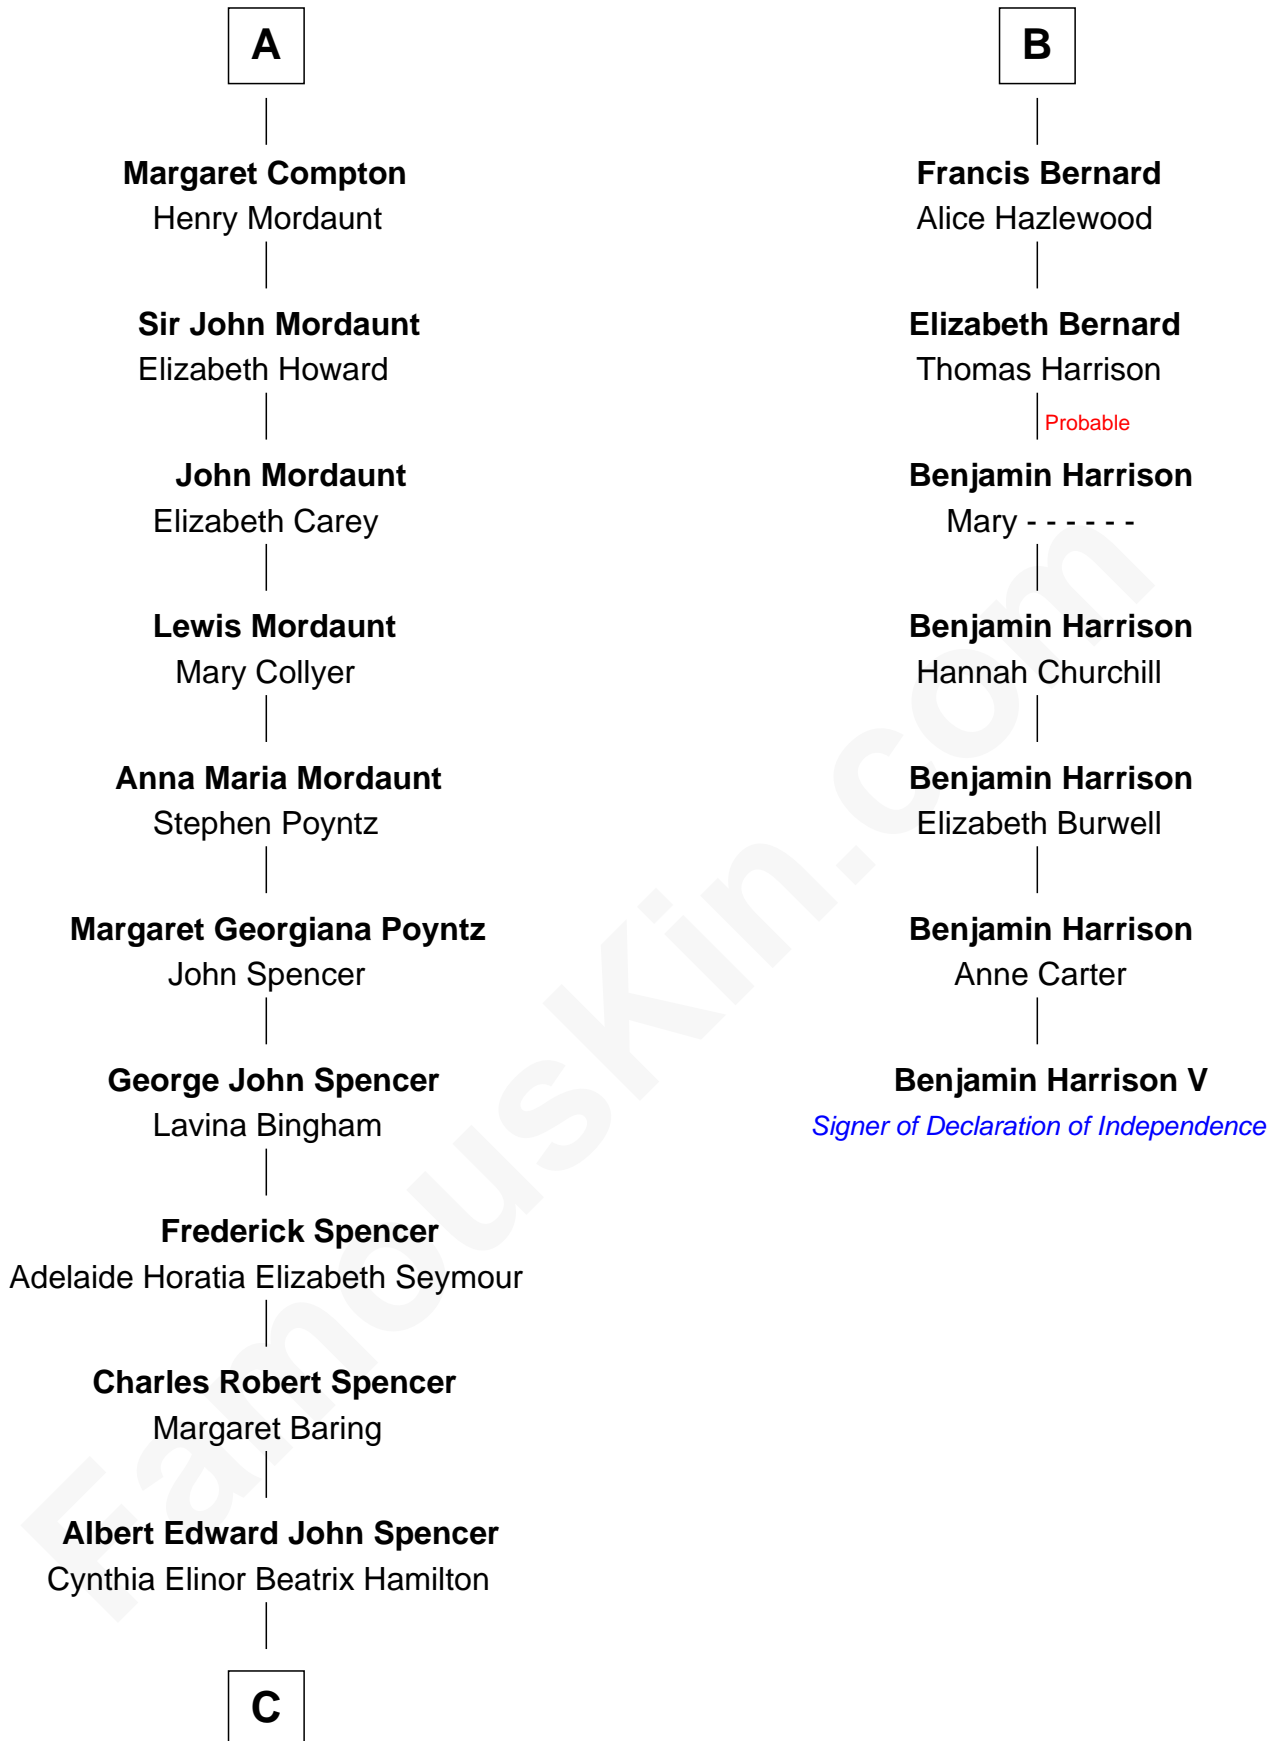

## Relationship Chart of

### Prince Harry

*Duke of Sussex*

13th cousin 6 times removed of

**Benjamin Harrison V**  
*Signer of the Declaration of Independence*

**C**

Edward John Spencer  
Frances Ruth Burke Roche

Princess Diana Frances Spencer  
Charles III, King of the United Kingdom