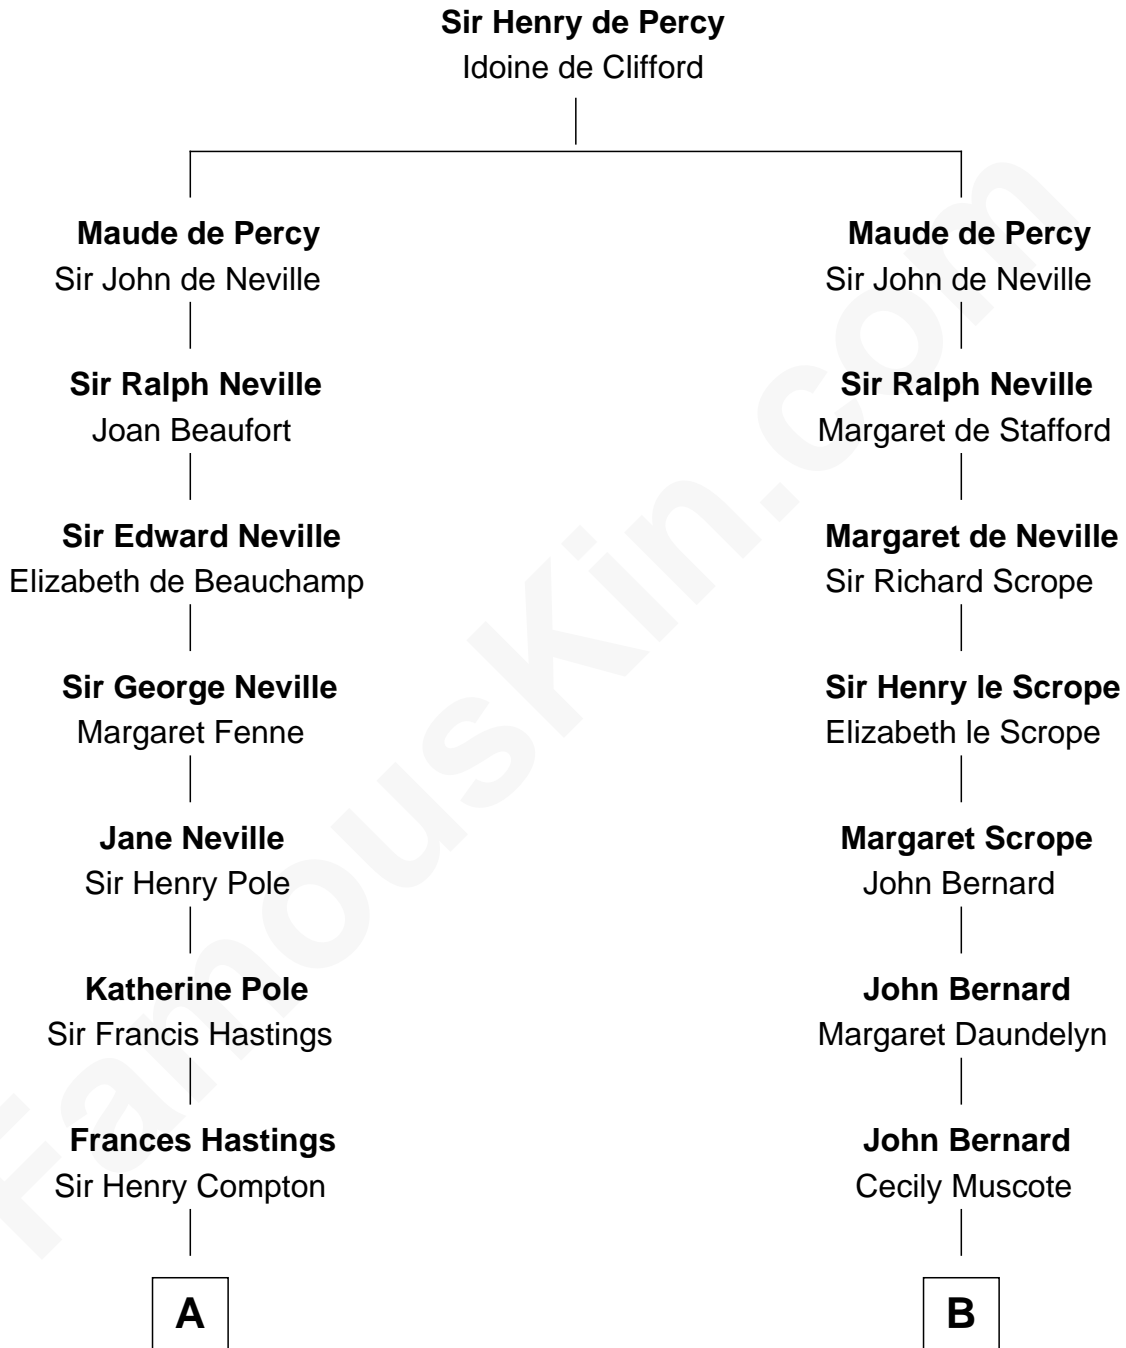

## Relationship Chart of

### Prince Harry

*Duke of Sussex*

13th cousin 6 times removed of

**Benjamin Harrison V**  
*Signer of the Declaration of Independence*

**C**

Edward John Spencer  
Frances Ruth Burke Roche

Princess Diana Frances Spencer  
Charles III, King of the United Kingdom