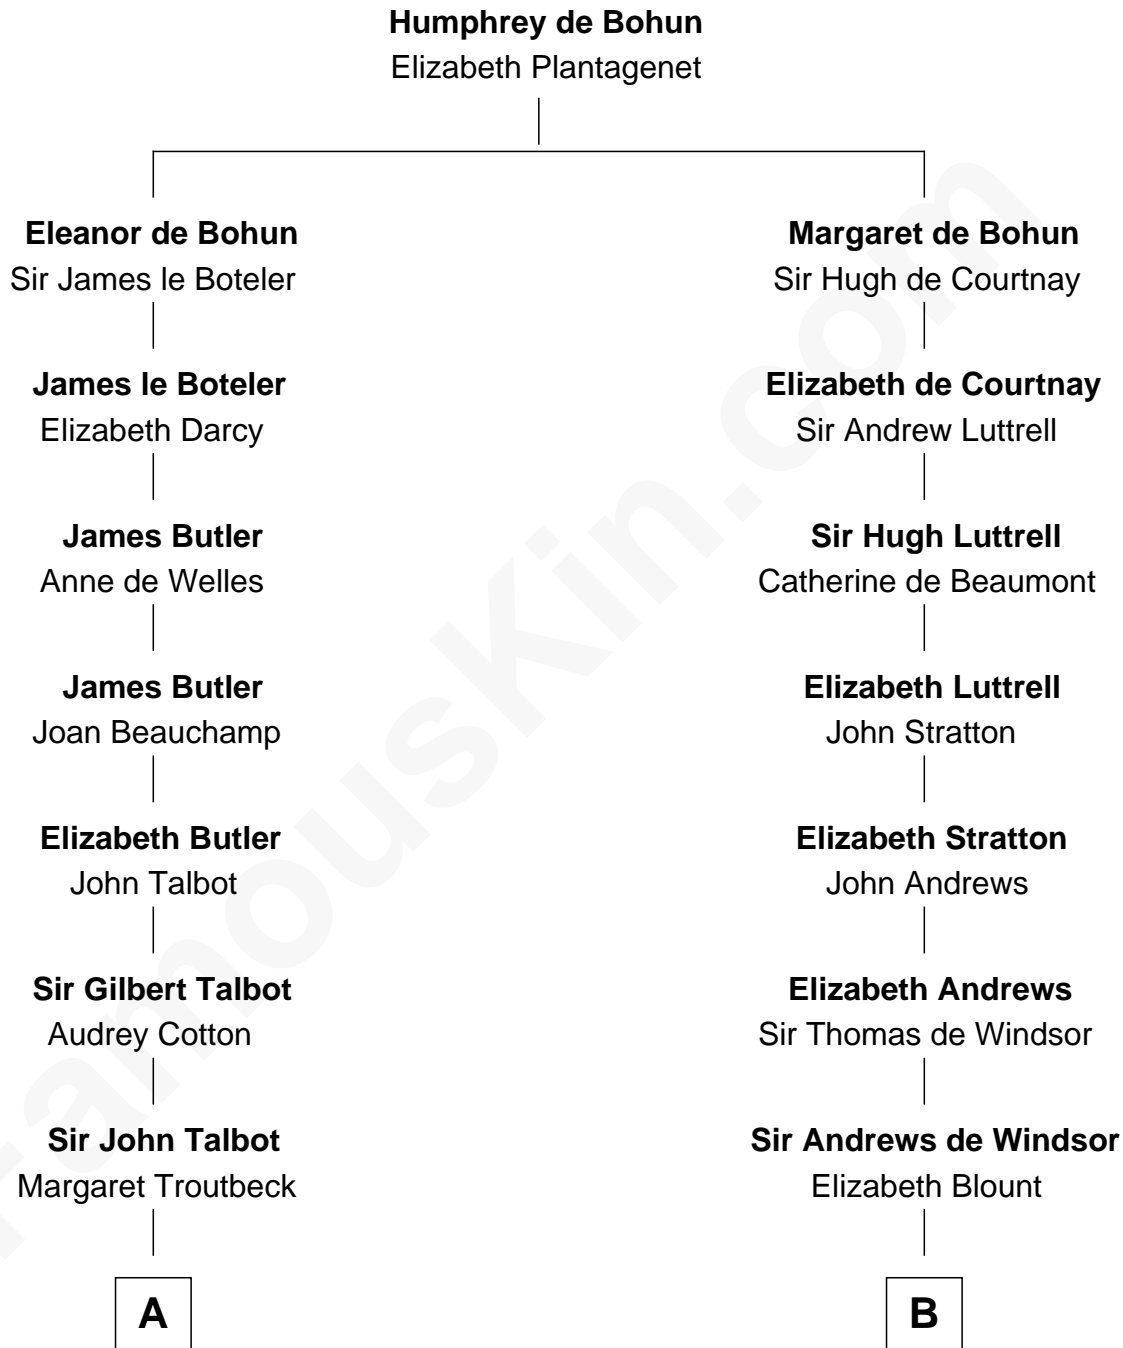

**FamousKin.com**  
**Relationship Chart of**  
**Prince Harry**  
*Duke of Sussex*

13th cousin 8 times removed of

**Benjamin Harrison V**  
*Signer of the Declaration of Independence*

**C**

**Claude George Bowes-Lyon**  
Cecilia Nina Cavendish-Bentinck

**Elizabeth Bowes-Lyon**  
George VI, King of the United Kingdom

**Elizabeth II, Queen of the United Kingdom**  
Prince Philip of Edinburgh

**Charles III, King of the United Kingdom**  
Princess Diana Frances Spencer

**Prince Harry**  
*Duke of Sussex*