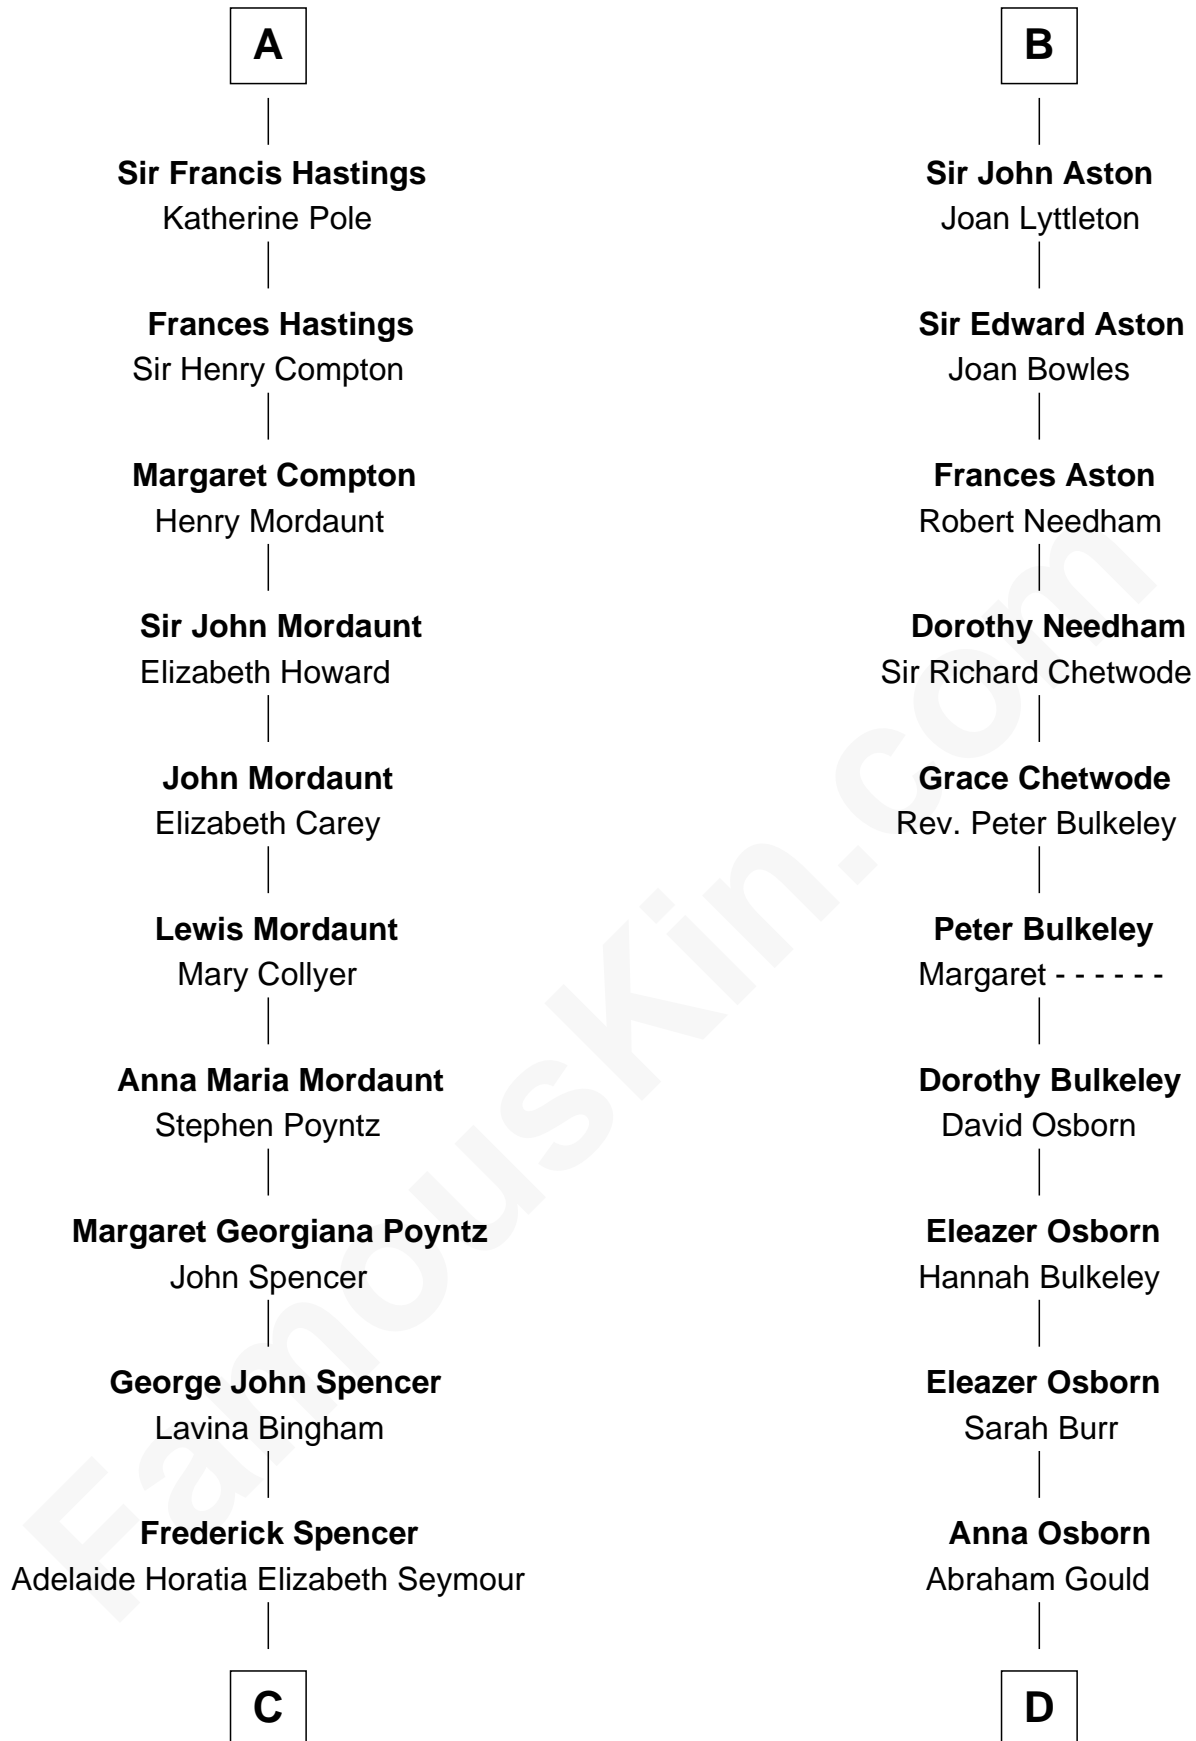

# FamousKin.com Relationship Chart of

**Prince Harry**  
*Duke of Sussex*

18th cousin 3 times removed of

**Jay Gould**

*American Railroad "Robber Baron"*

**C**

**Charles Robert Spencer**

Margaret Baring

**Albert Edward John Spencer**

Cynthia Elinor Beatrix Hamilton

**Edward John Spencer**

Frances Ruth Burke Roche

**Princess Diana Frances Spencer**

Charles III, King of the United Kingdom

**Prince Harry**

*Duke of Sussex*

**D**

**John Burr Gould**

Mary More

**Jay Gould**

*"Robber Baron"*

FamousKin.com