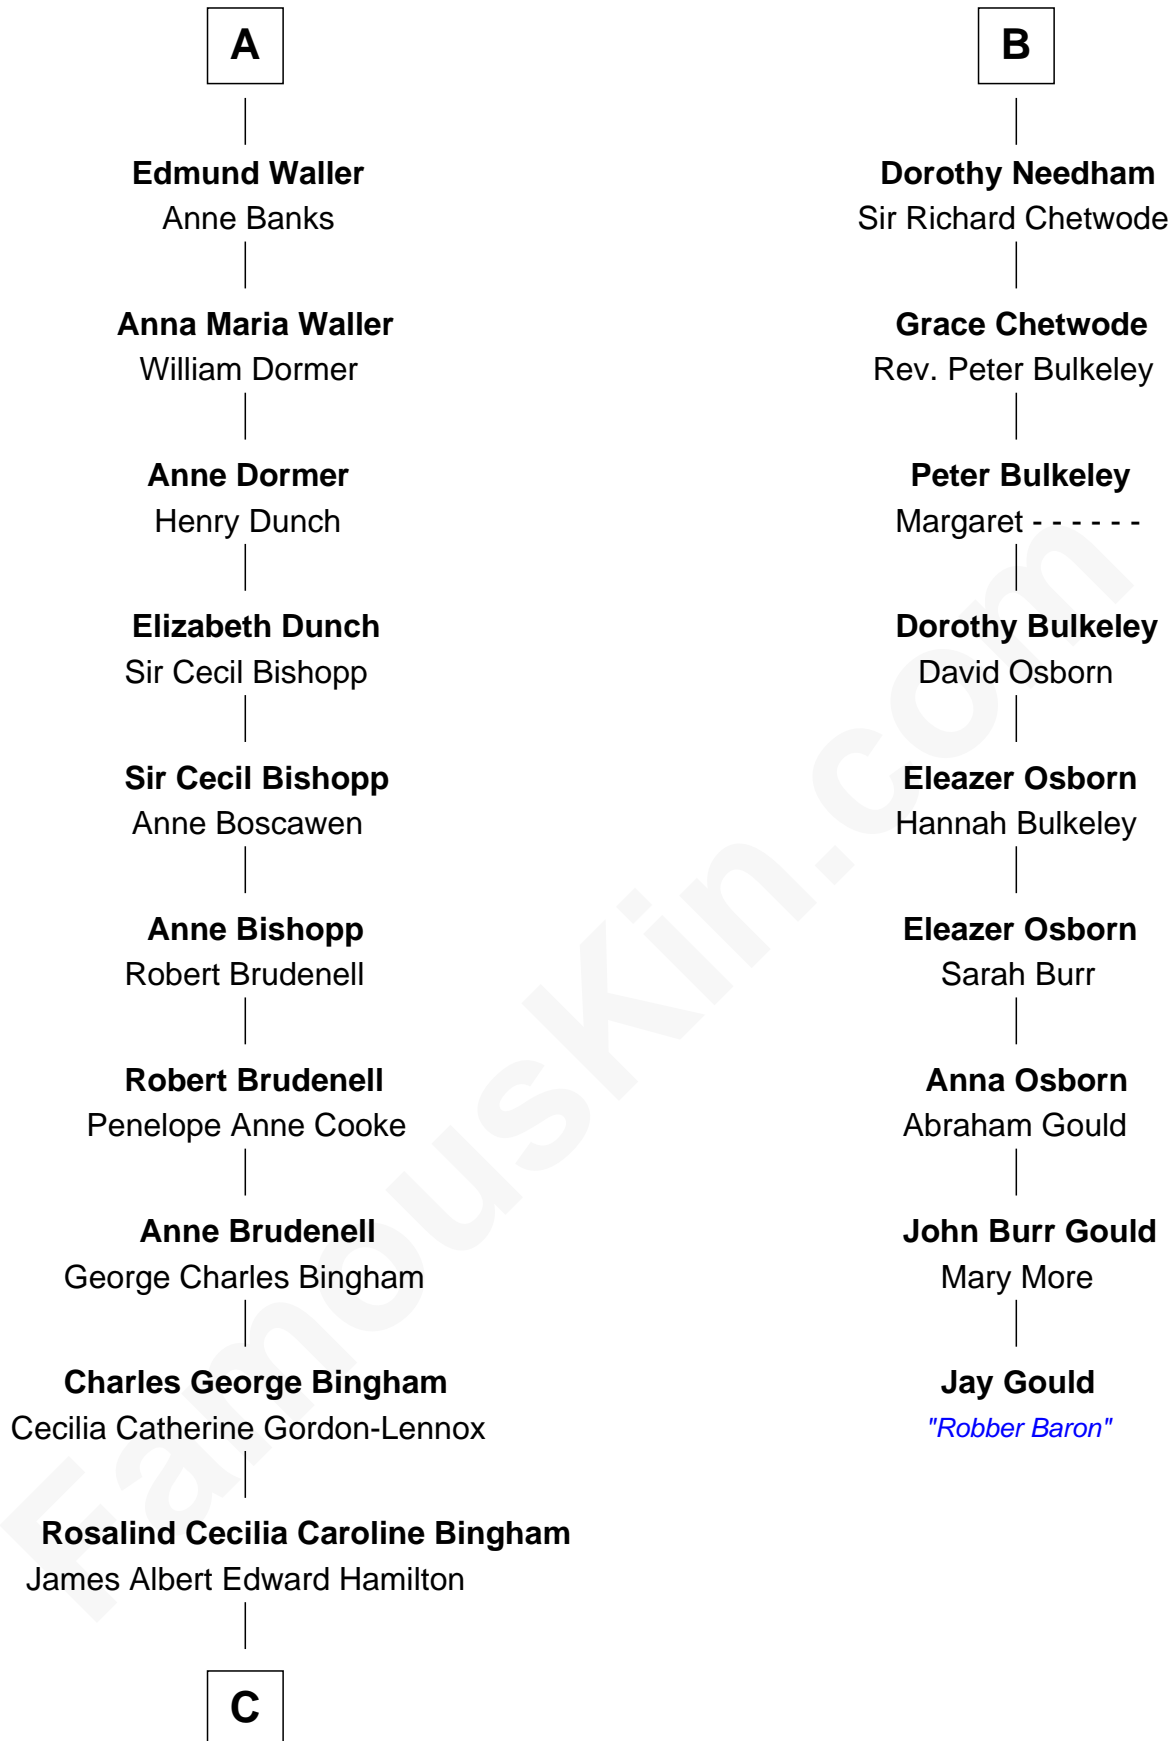

FamousKin.com Relationship Chart of

Prince Harry

Duke of Sussex

15th cousin 5 times removed of

Jay Gould

American Railroad "Robber Baron"

Sir Baldwin Freville

Joyce de Botetourte

Maude le Scrope

Joyce Freville

Sir Roger Aston

Sir Robert Aston

Isabel Brereton

John Aston

Elizabeth Delves

Sir John Aston

Joan Lyttleton

Sir Edward Aston

Joan Bowles

Frances Aston

Robert Needham

B

C

Cynthia Elinor Beatrix Hamilton

Albert Edward John Spencer

Edward John Spencer

Frances Ruth Burke Roche

Princess Diana Frances Spencer

Charles III, King of the United Kingdom

Prince Harry

Duke of Sussex

FamousKin.com