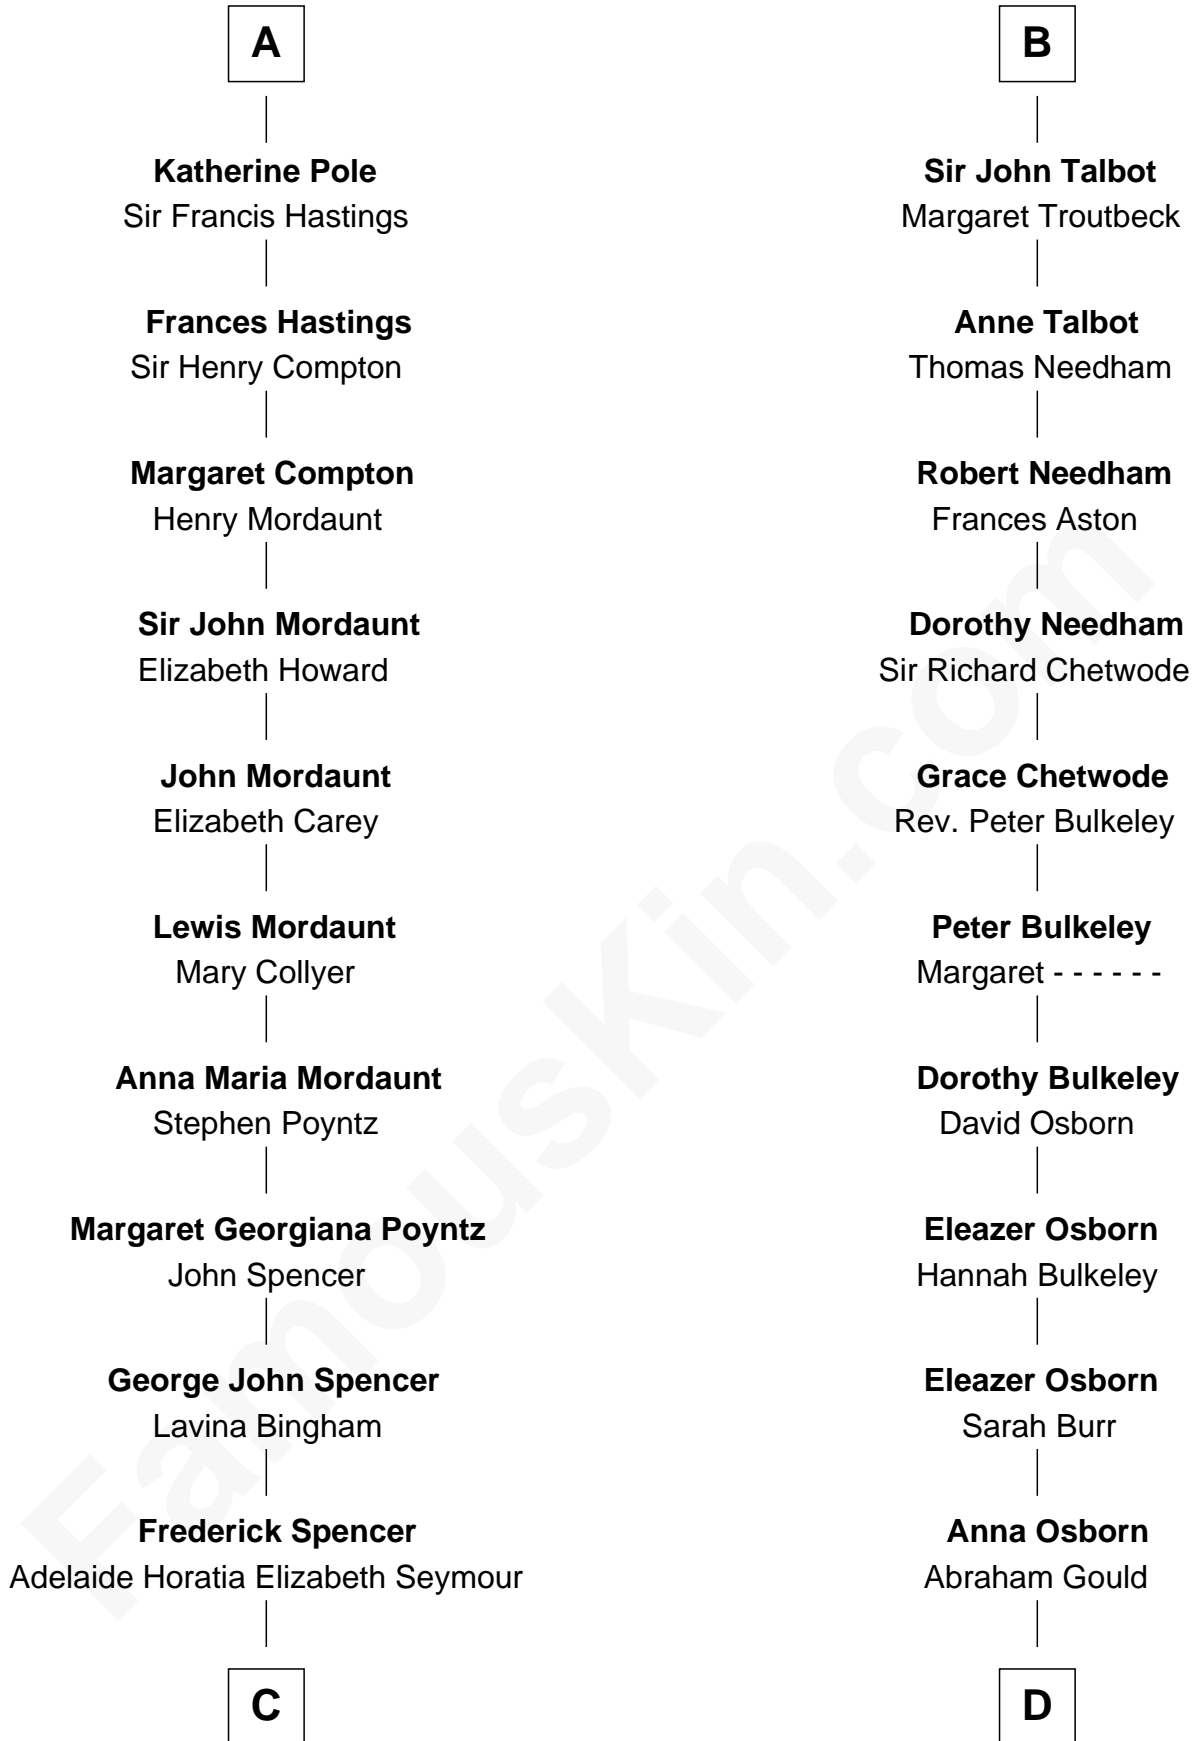

# FamousKin.com Relationship Chart of

**Prince Harry**  
*Duke of Sussex*

18th cousin 3 times removed of

**Jay Gould**

*American Railroad "Robber Baron"*

**C**

**Charles Robert Spencer**

Margaret Baring

**Albert Edward John Spencer**

Cynthia Elinor Beatrix Hamilton

**Edward John Spencer**

Frances Ruth Burke Roche

**Princess Diana Frances Spencer**

Charles III, King of the United Kingdom

**Prince Harry**

*Duke of Sussex*

**D**

**John Burr Gould**

Mary More

**Jay Gould**

*"Robber Baron"*

FamousKin.com