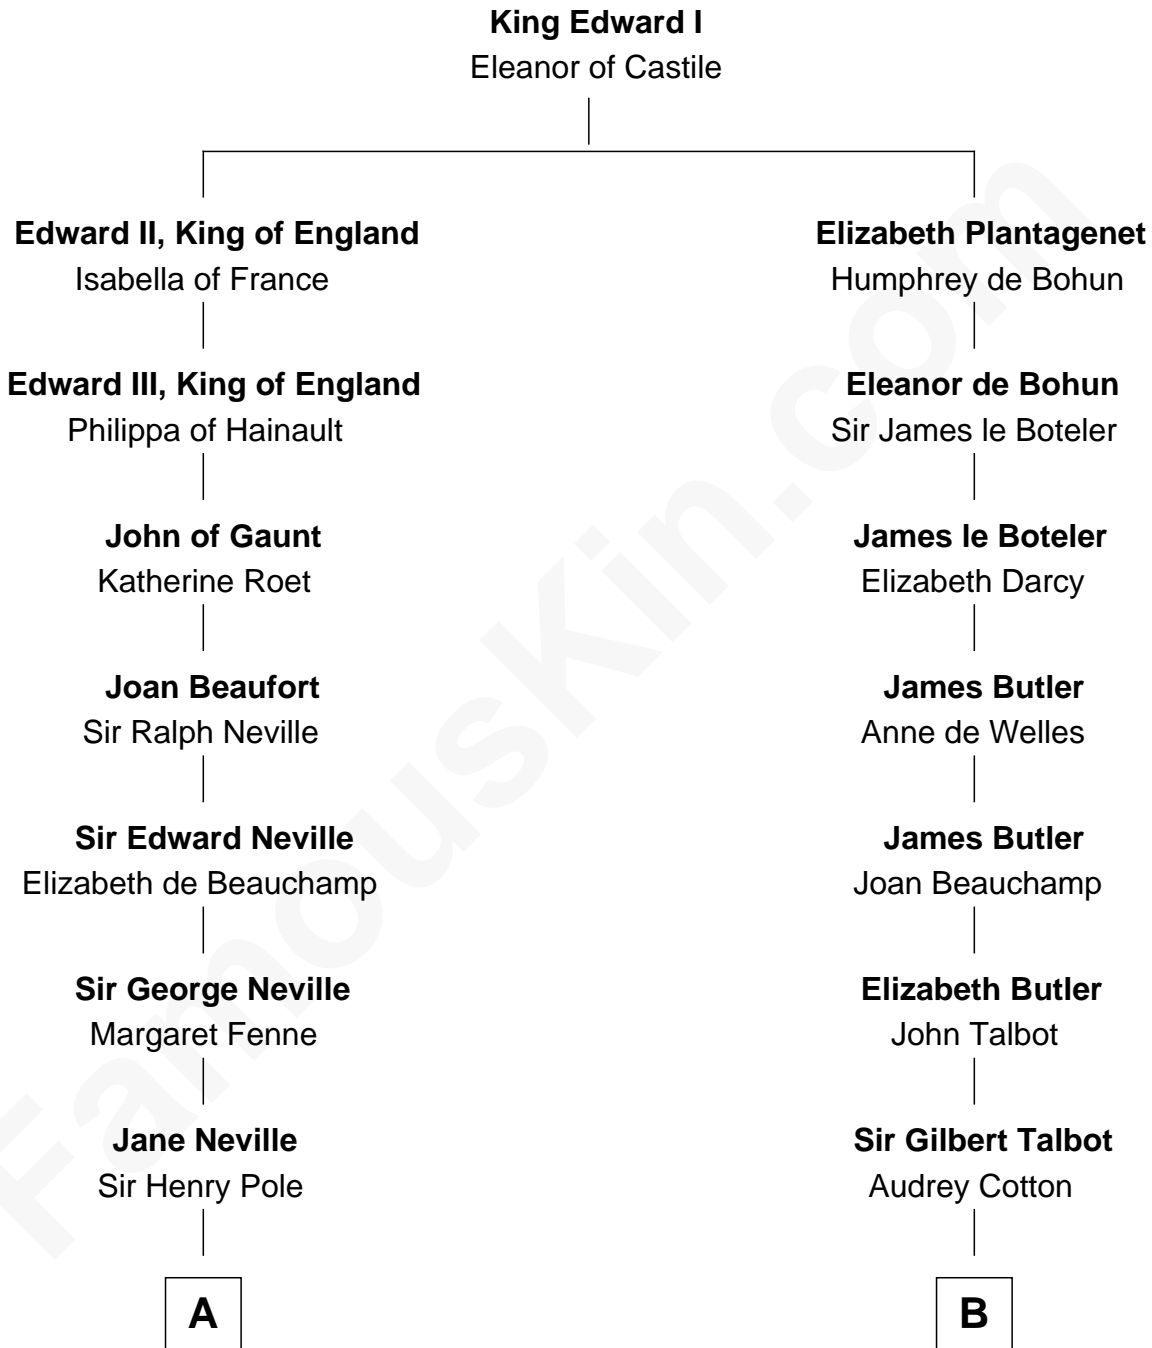

# FamousKin.com Relationship Chart of

**Prince Harry**  
*Duke of Sussex*

18th cousin 3 times removed of

**Jay Gould**

*American Railroad "Robber Baron"*

**C**

**Charles Robert Spencer**

Margaret Baring

**Albert Edward John Spencer**

Cynthia Elinor Beatrix Hamilton

**Edward John Spencer**

Frances Ruth Burke Roche

**Princess Diana Frances Spencer**

Charles III, King of the United Kingdom

**Prince Harry**

*Duke of Sussex*

**D**

**John Burr Gould**

Mary More

**Jay Gould**

*"Robber Baron"*

FamousKin.com