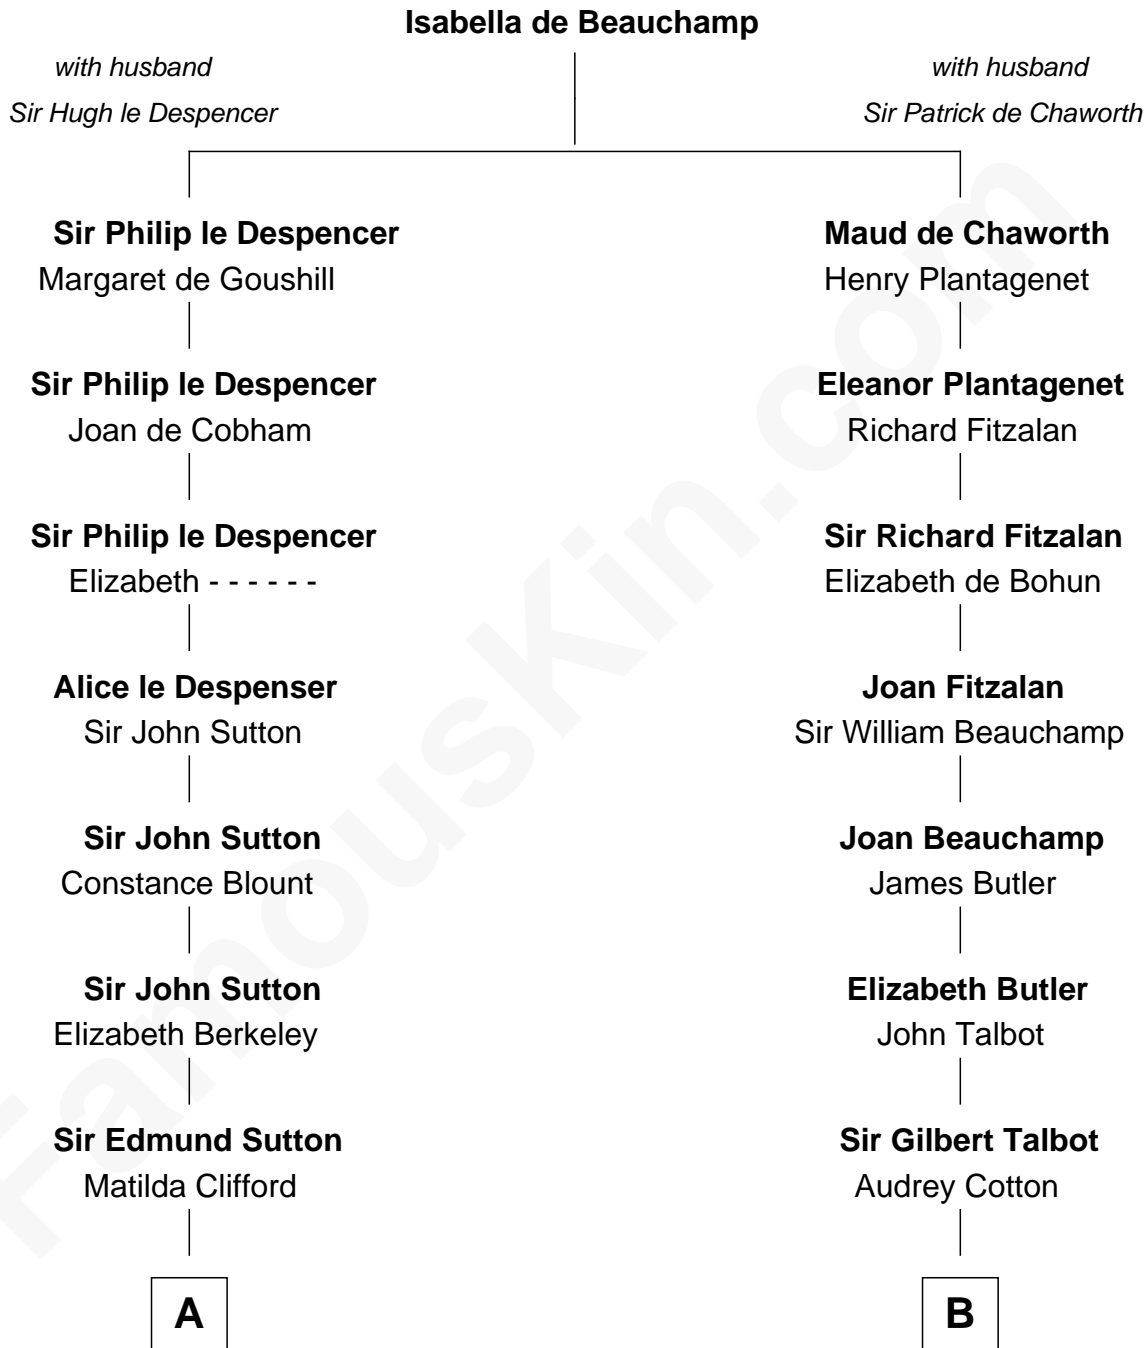

FamousKin.com Relationship Chart of

Prince Harry
Duke of Sussex

18th cousin 3 times removed of

Jay Gould

American Railroad "Robber Baron"

C

Charles Robert Spencer

Margaret Baring

Albert Edward John Spencer

Cynthia Elinor Beatrix Hamilton

Edward John Spencer

Frances Ruth Burke Roche

Princess Diana Frances Spencer

Charles III, King of the United Kingdom

Prince Harry

Duke of Sussex

D

John Burr Gould

Mary More

Jay Gould

"Robber Baron"

FamousKin.com