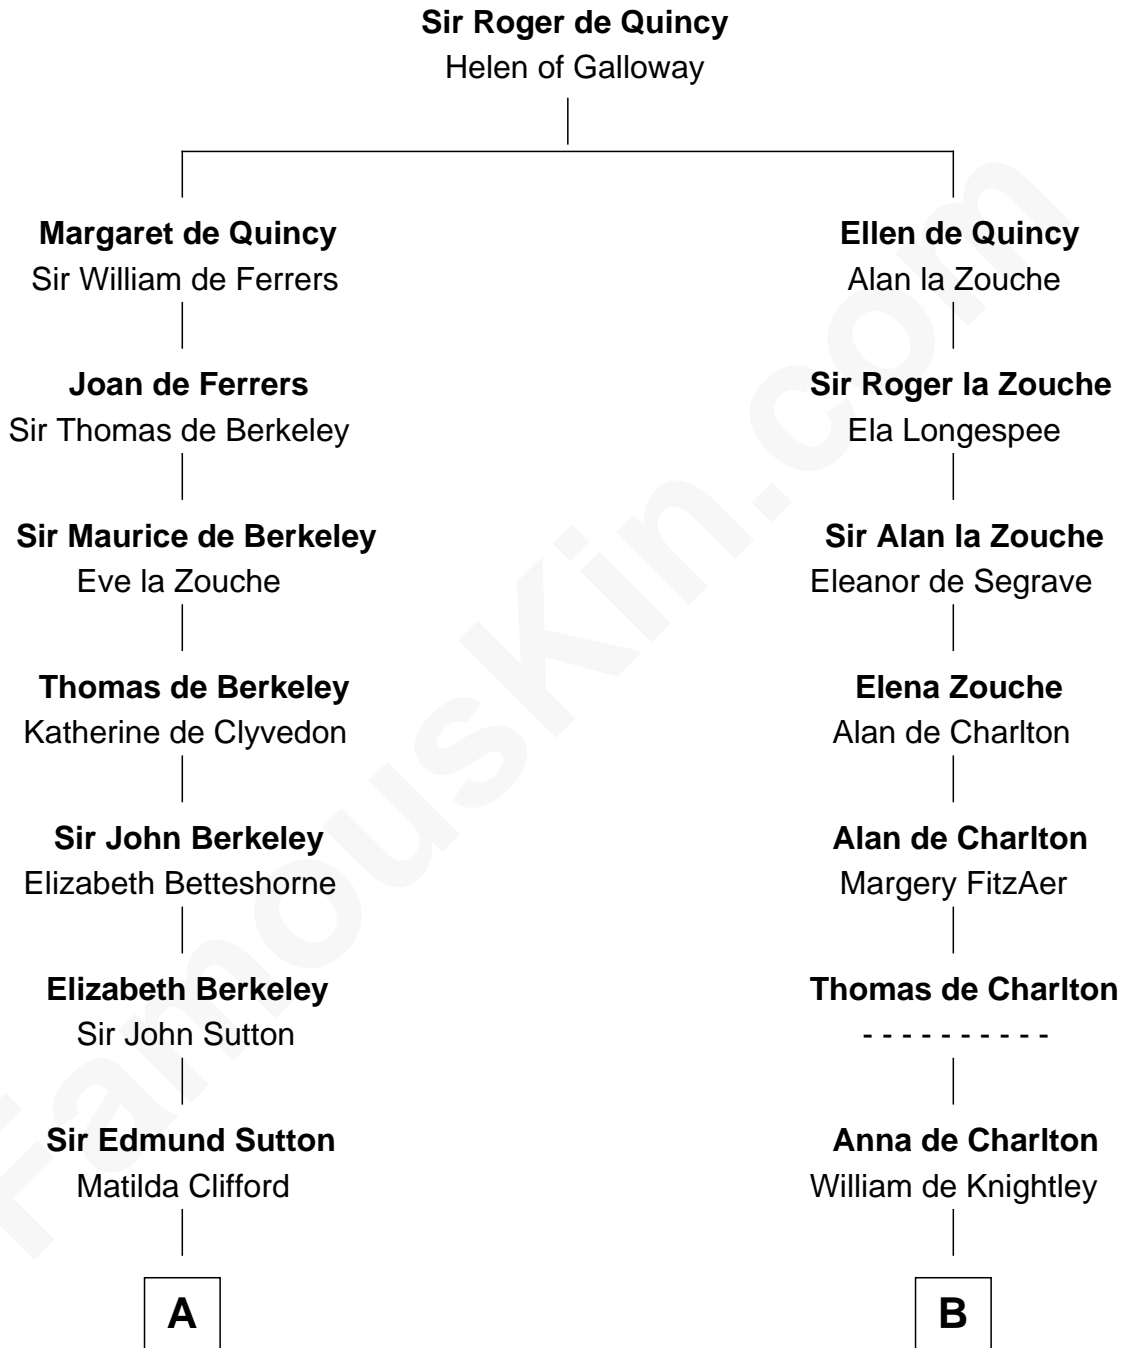

# FamousKin.com Relationship Chart of

**Prince Harry**  
*Duke of Sussex*

20th cousin 1 time removed of

**Jay Gould**

*American Railroad "Robber Baron"*

**C**

**Charles Robert Spencer**

Margaret Baring

**Albert Edward John Spencer**

Cynthia Elinor Beatrix Hamilton

**Edward John Spencer**

Frances Ruth Burke Roche

**Princess Diana Frances Spencer**

Charles III, King of the United Kingdom

**Prince Harry**

*Duke of Sussex*

*"Robber Baron"*