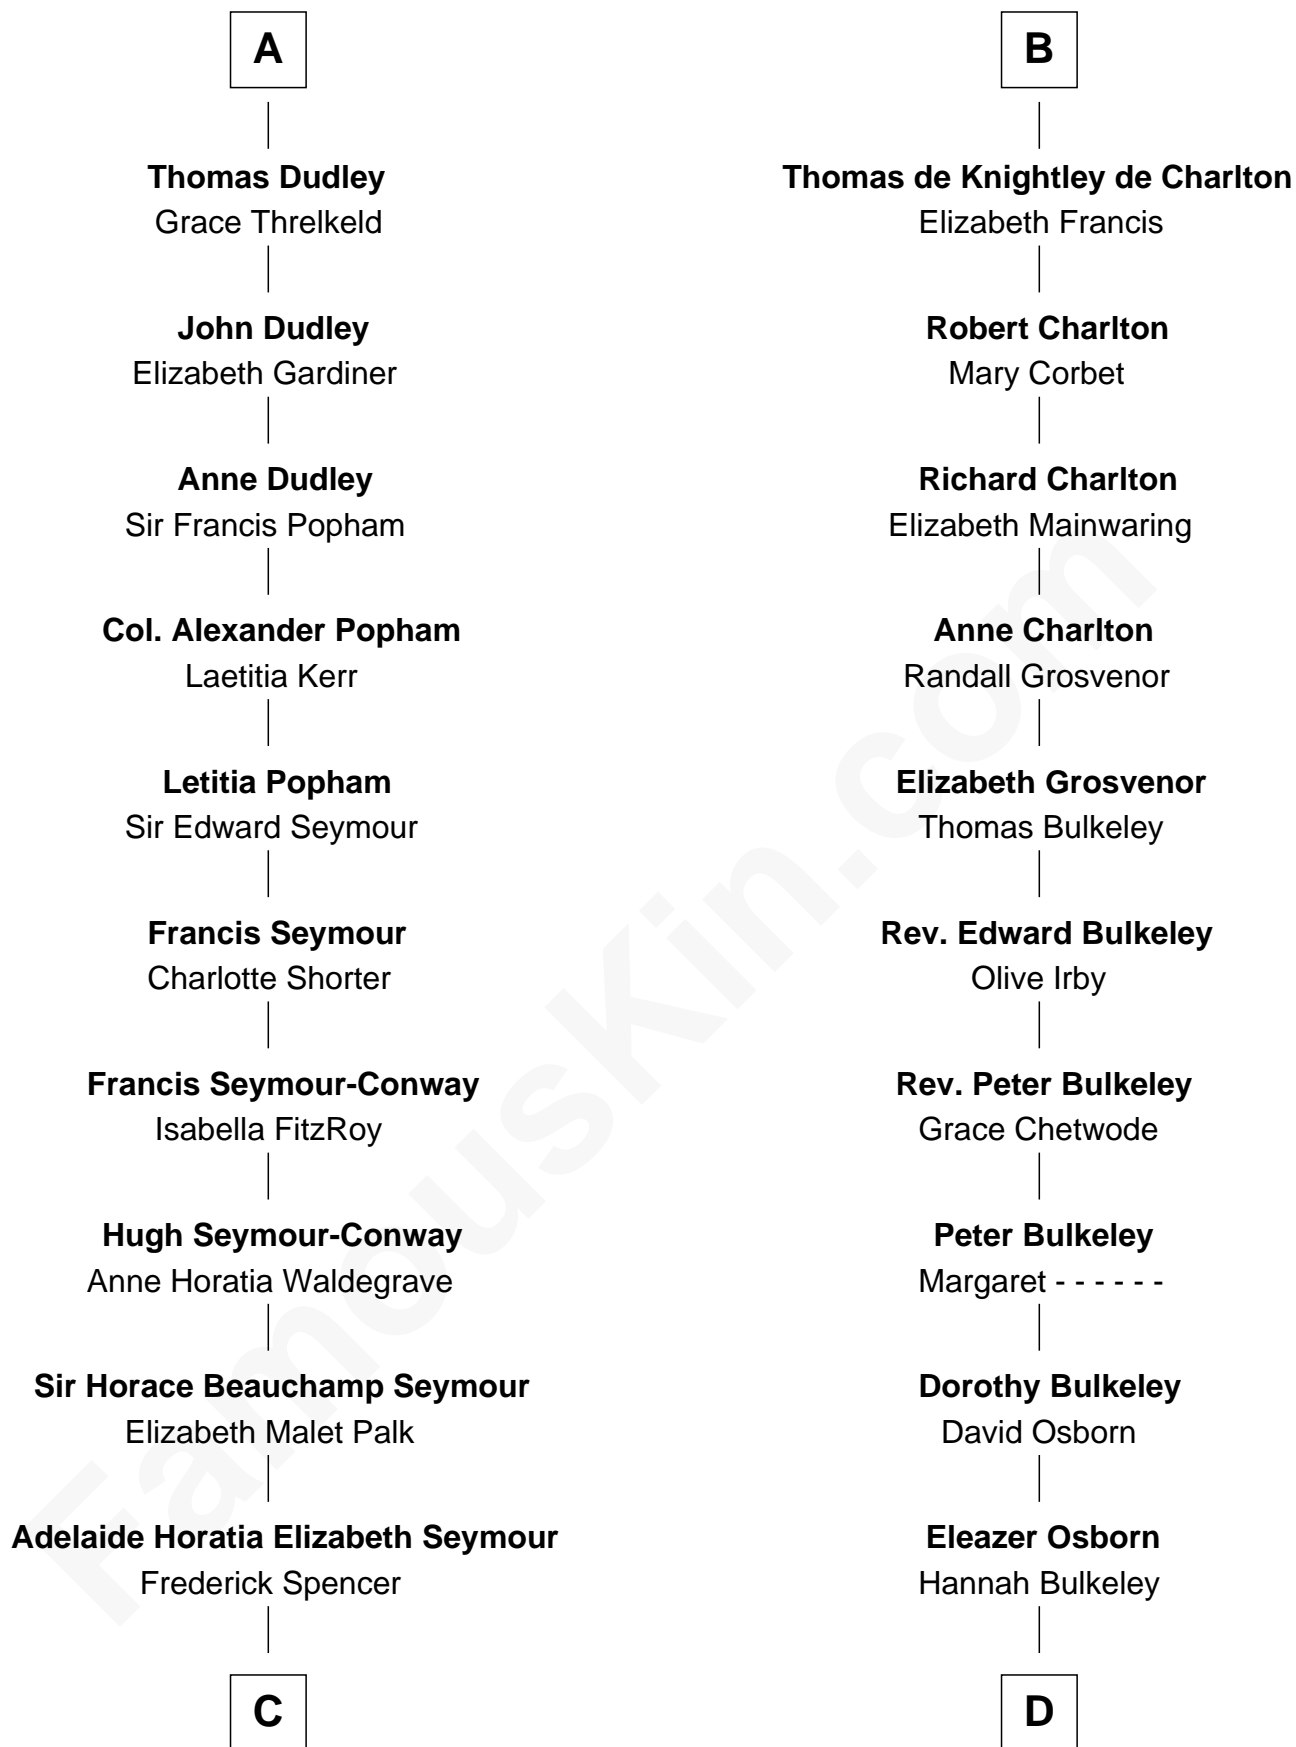

# FamousKin.com Relationship Chart of

**Prince Harry**  
*Duke of Sussex*

20th cousin 1 time removed of

**Jay Gould**

*American Railroad "Robber Baron"*

**C**

**Charles Robert Spencer**

Margaret Baring

**Albert Edward John Spencer**

Cynthia Elinor Beatrix Hamilton

**Edward John Spencer**

Frances Ruth Burke Roche

**Princess Diana Frances Spencer**

Charles III, King of the United Kingdom

**Prince Harry**

*Duke of Sussex*

**D**

**Eleazer Osborn**

Sarah Burr

**Anna Osborn**

Abraham Gould

**John Burr Gould**

Mary More

**Jay Gould**

*"Robber Baron"*