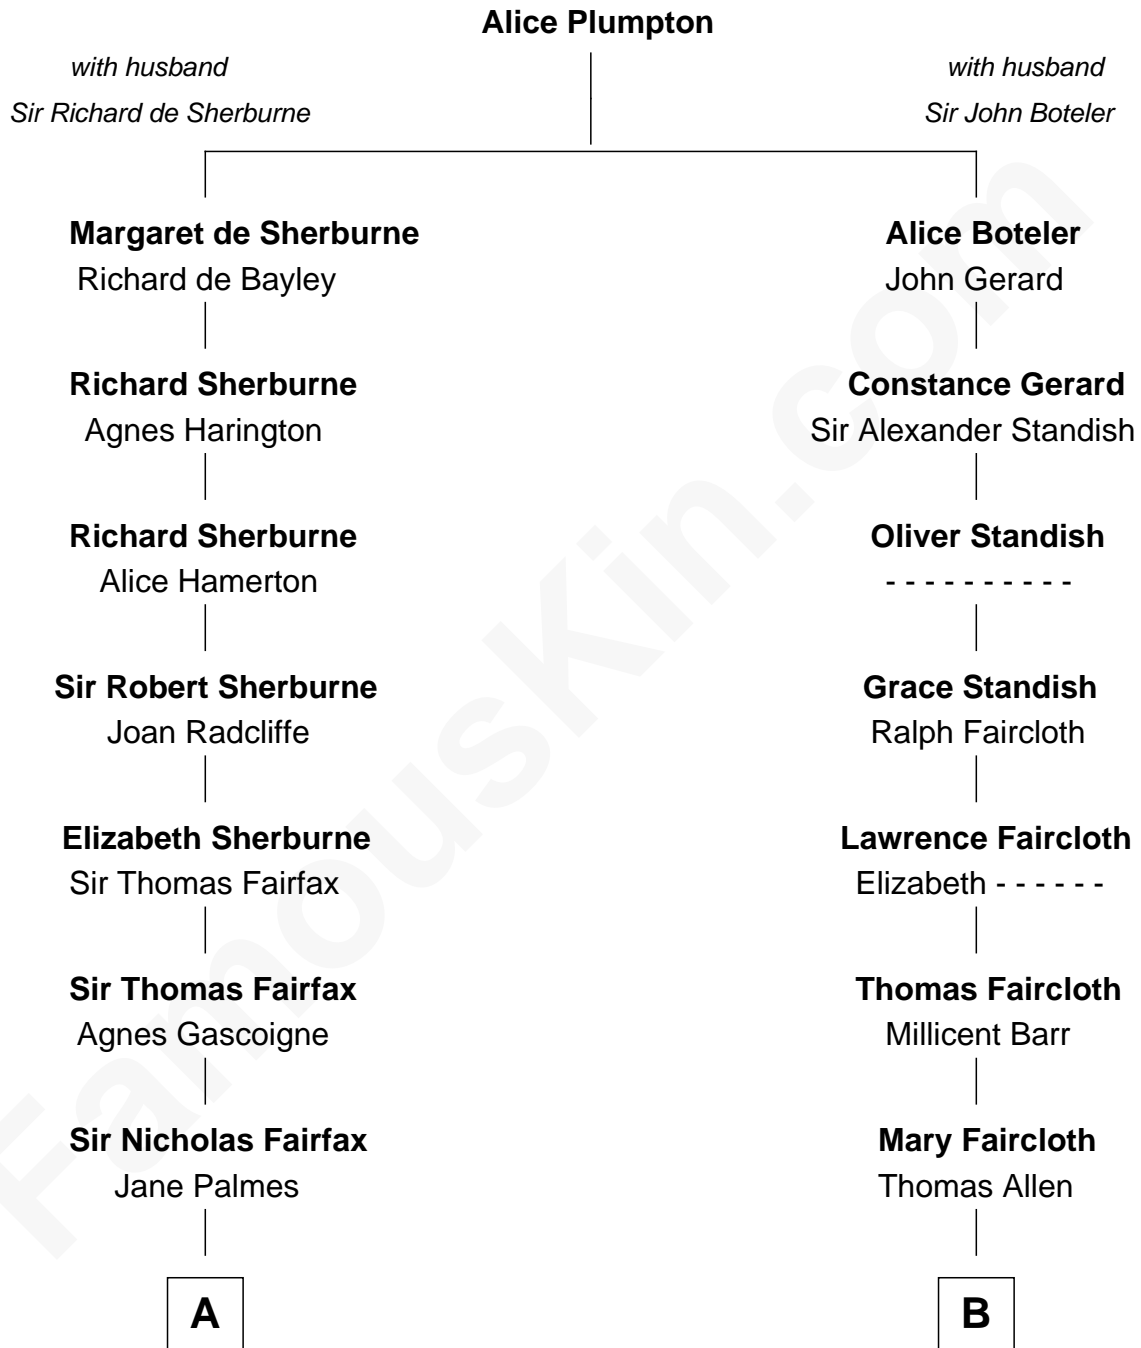

FamousKin.com Relationship Chart of

Prince Harry
Duke of Sussex

15th cousin 6 times removed of

Jay Gould

American Railroad "Robber Baron"

C

—
Charles Robert Spencer

Margaret Baring

—
Albert Edward John Spencer

Cynthia Elinor Beatrix Hamilton

—
Edward John Spencer

Frances Ruth Burke Roche

—
Princess Diana Frances Spencer

Charles III, King of the United Kingdom

—
Prince Harry

Duke of Sussex