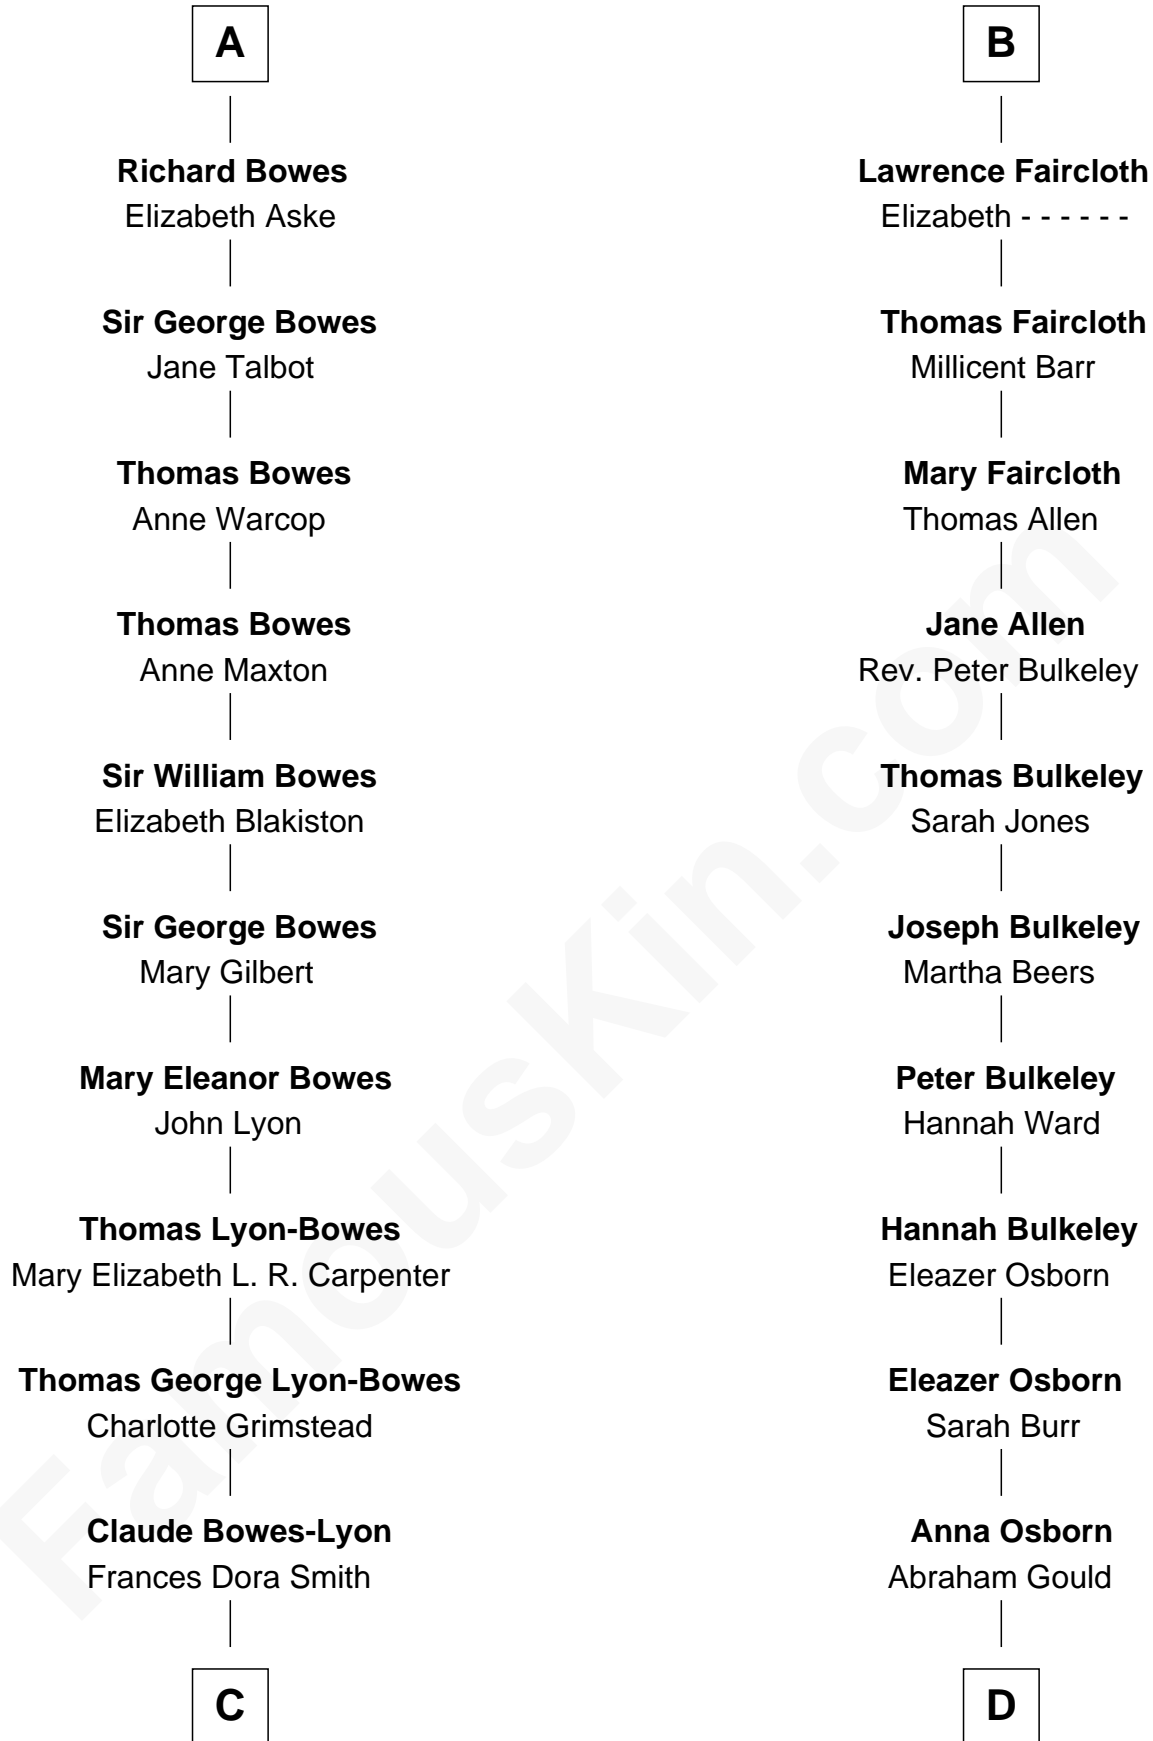

# FamousKin.com Relationship Chart of

**Prince Harry**

*Duke of Sussex*

18th cousin 3 times removed of

**Jay Gould**

*American Railroad "Robber Baron"*

**C**

**Claude George Bowes-Lyon**  
Cecilia Nina Cavendish-Bentinck

**Elizabeth Bowes-Lyon**  
George VI, King of the United Kingdom

**Elizabeth II, Queen of the United Kingdom**  
Prince Philip of Edinburgh

**Charles III, King of the United Kingdom**  
Princess Diana Frances Spencer

**Prince Harry**  
*Duke of Sussex*

**D**

**John Burr Gould**  
Mary More

**Jay Gould**  
*"Robber Baron"*

FamousKin.com