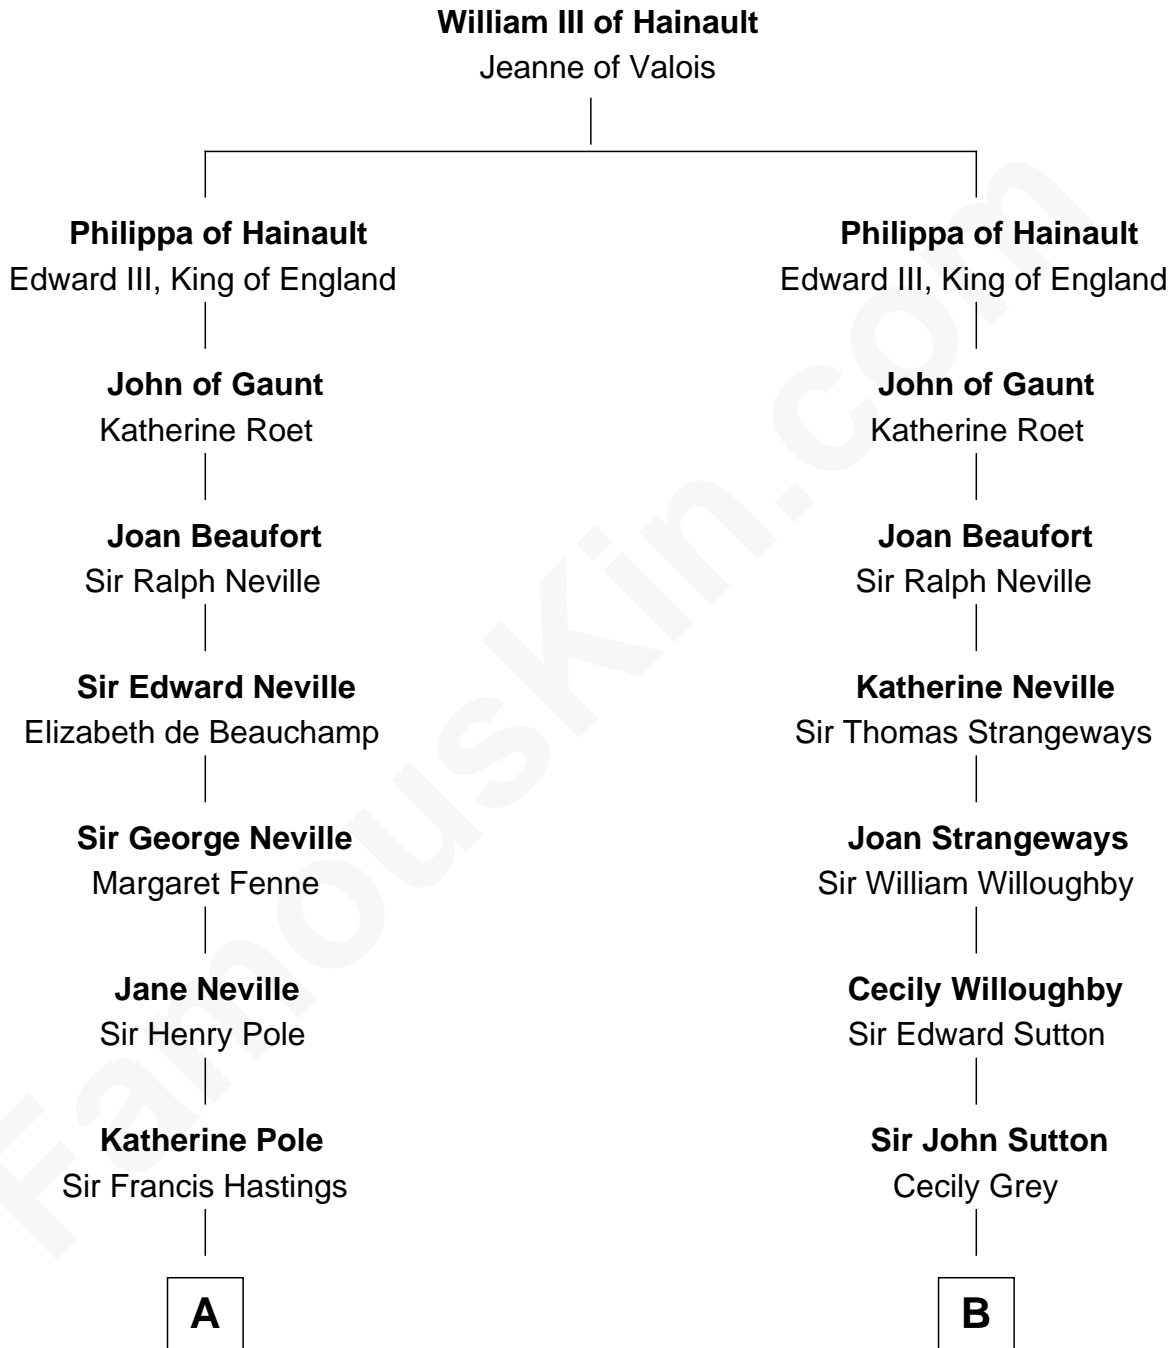

FamousKin.com

Relationship Chart of

Prince Harry

Duke of Sussex

17th cousin 3 times removed of

William Marsh Rice
Founder of Rice University

C

Albert Edward John Spencer

Cynthia Elinor Beatrix Hamilton

Edward John Spencer

Frances Ruth Burke Roche

Princess Diana Frances Spencer

Charles III, King of the United Kingdom

Prince Harry

Duke of Sussex

FamousKin.com