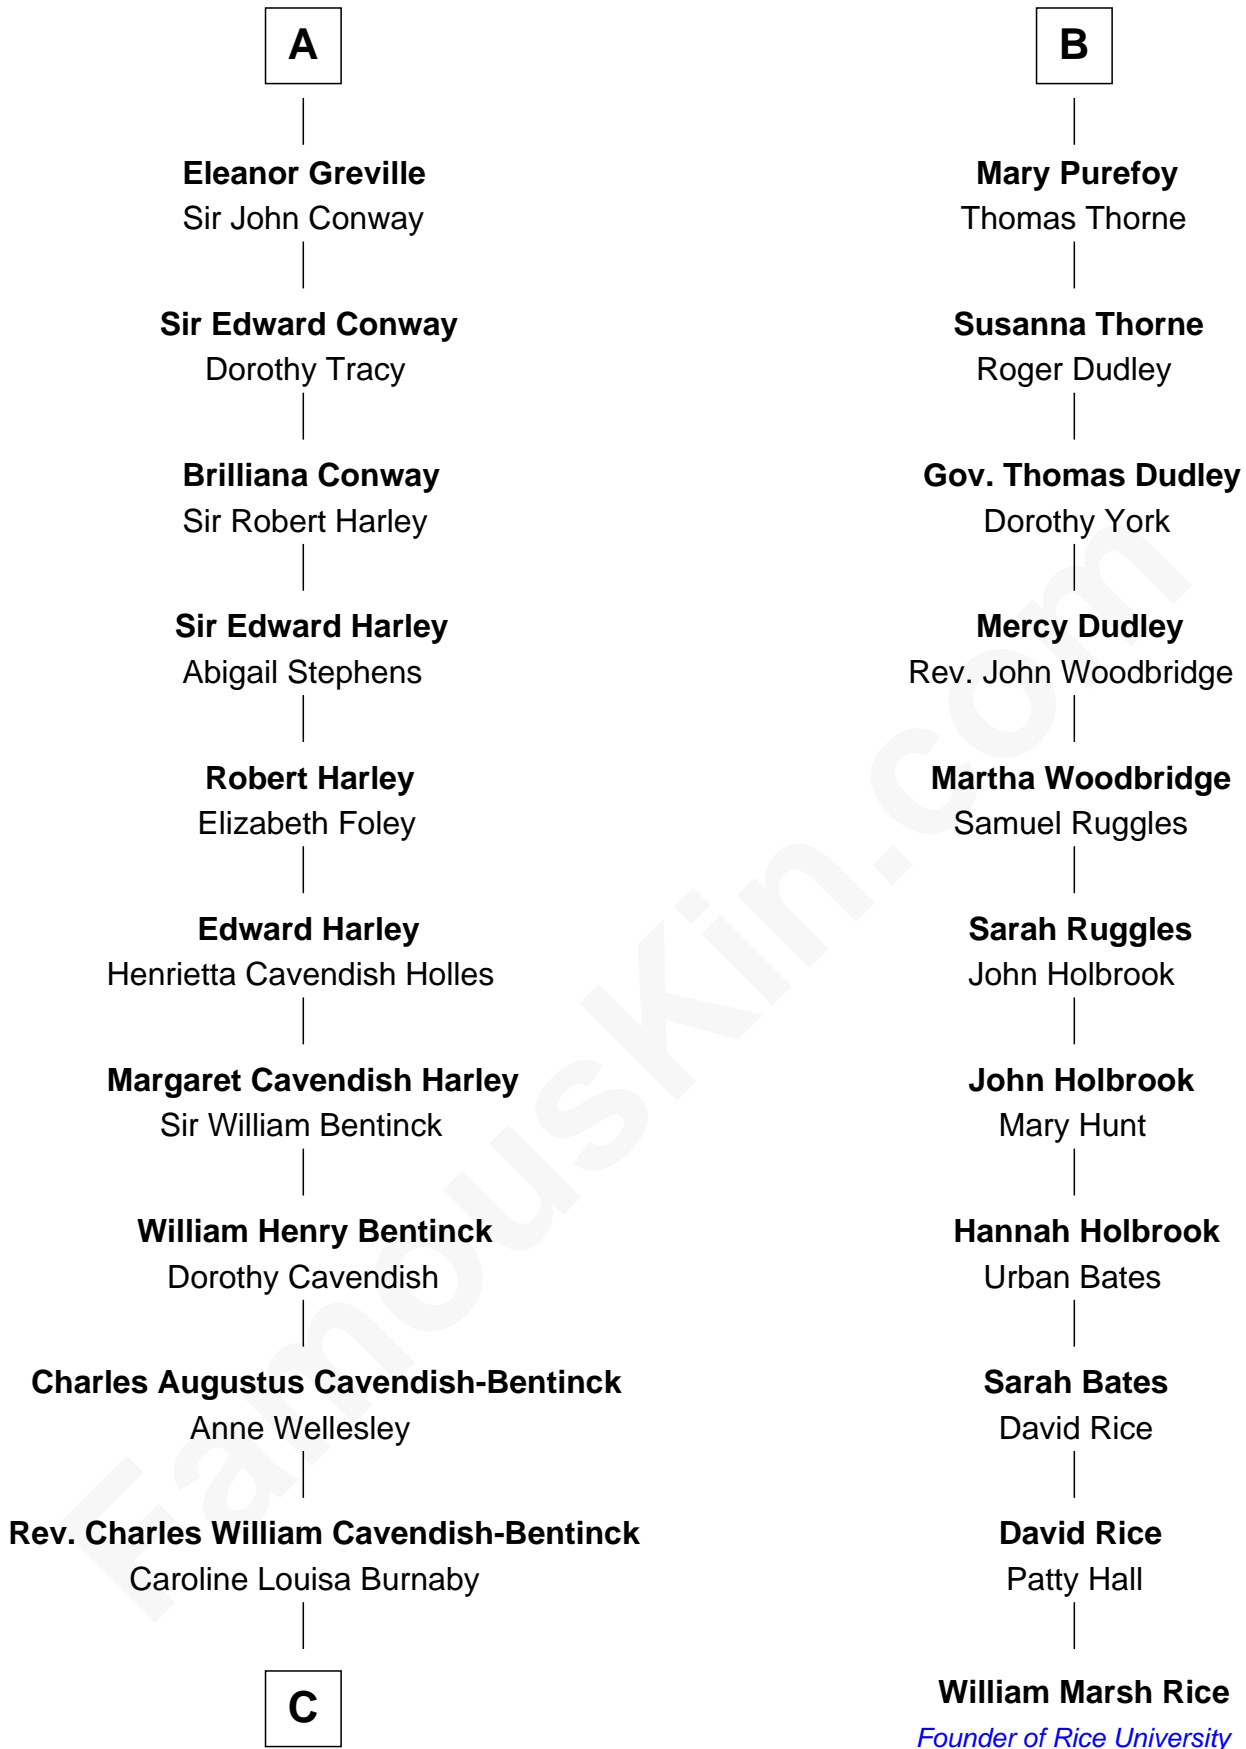

# FamousKin.com Relationship Chart of

**Prince Harry**

*Duke of Sussex*

17th cousin 4 times removed of

**William Marsh Rice**

*Founder of Rice University*

**Sir Peter de Brewes**

Agnes de Clifford

Joan Howard

**Beatrice Brewes**

Sir Hugh Shirley

**Sir Ralph Shirley**

Joan Basset

**Beatrice Shirley**

John Brome

**Isabel Brome**

John Denton

**Alice Denton**

Nicholas Purefoy

**Edward Purefoy**

Anne Fettiplace

**B**

**C**

**Cecilia Nina Cavendish-Bentinck**

Claude George Bowes-Lyon

**Elizabeth Bowes-Lyon**

George VI, King of the United Kingdom

**Elizabeth II, Queen of the United Kingdom**

Prince Philip of Edinburgh

**Charles III, King of the United Kingdom**

Princess Diana Frances Spencer