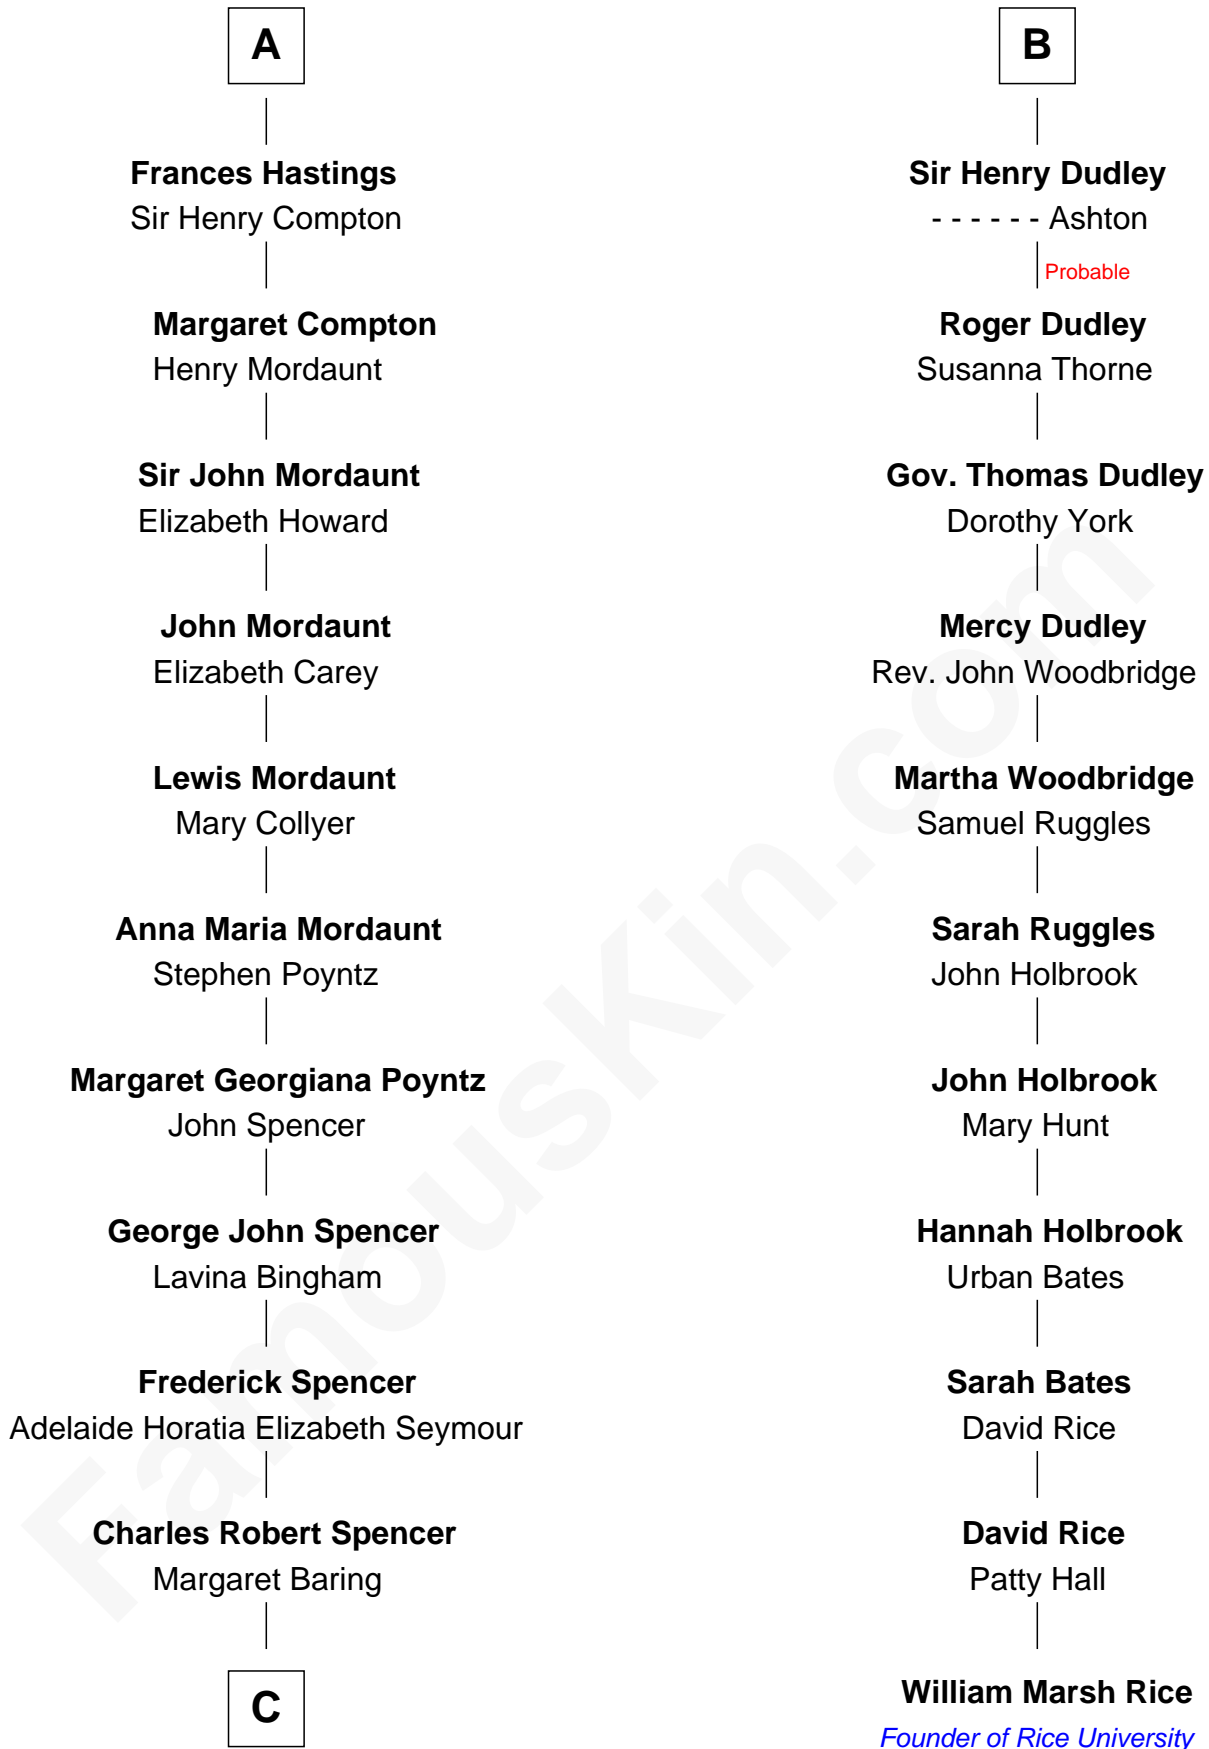

### Prince Harry

*Duke of Sussex*

17th cousin 3 times removed of

**William Marsh Rice**  
*Founder of Rice University*

**C**

—  
**Albert Edward John Spencer**

Cynthia Elinor Beatrix Hamilton

—  
**Edward John Spencer**