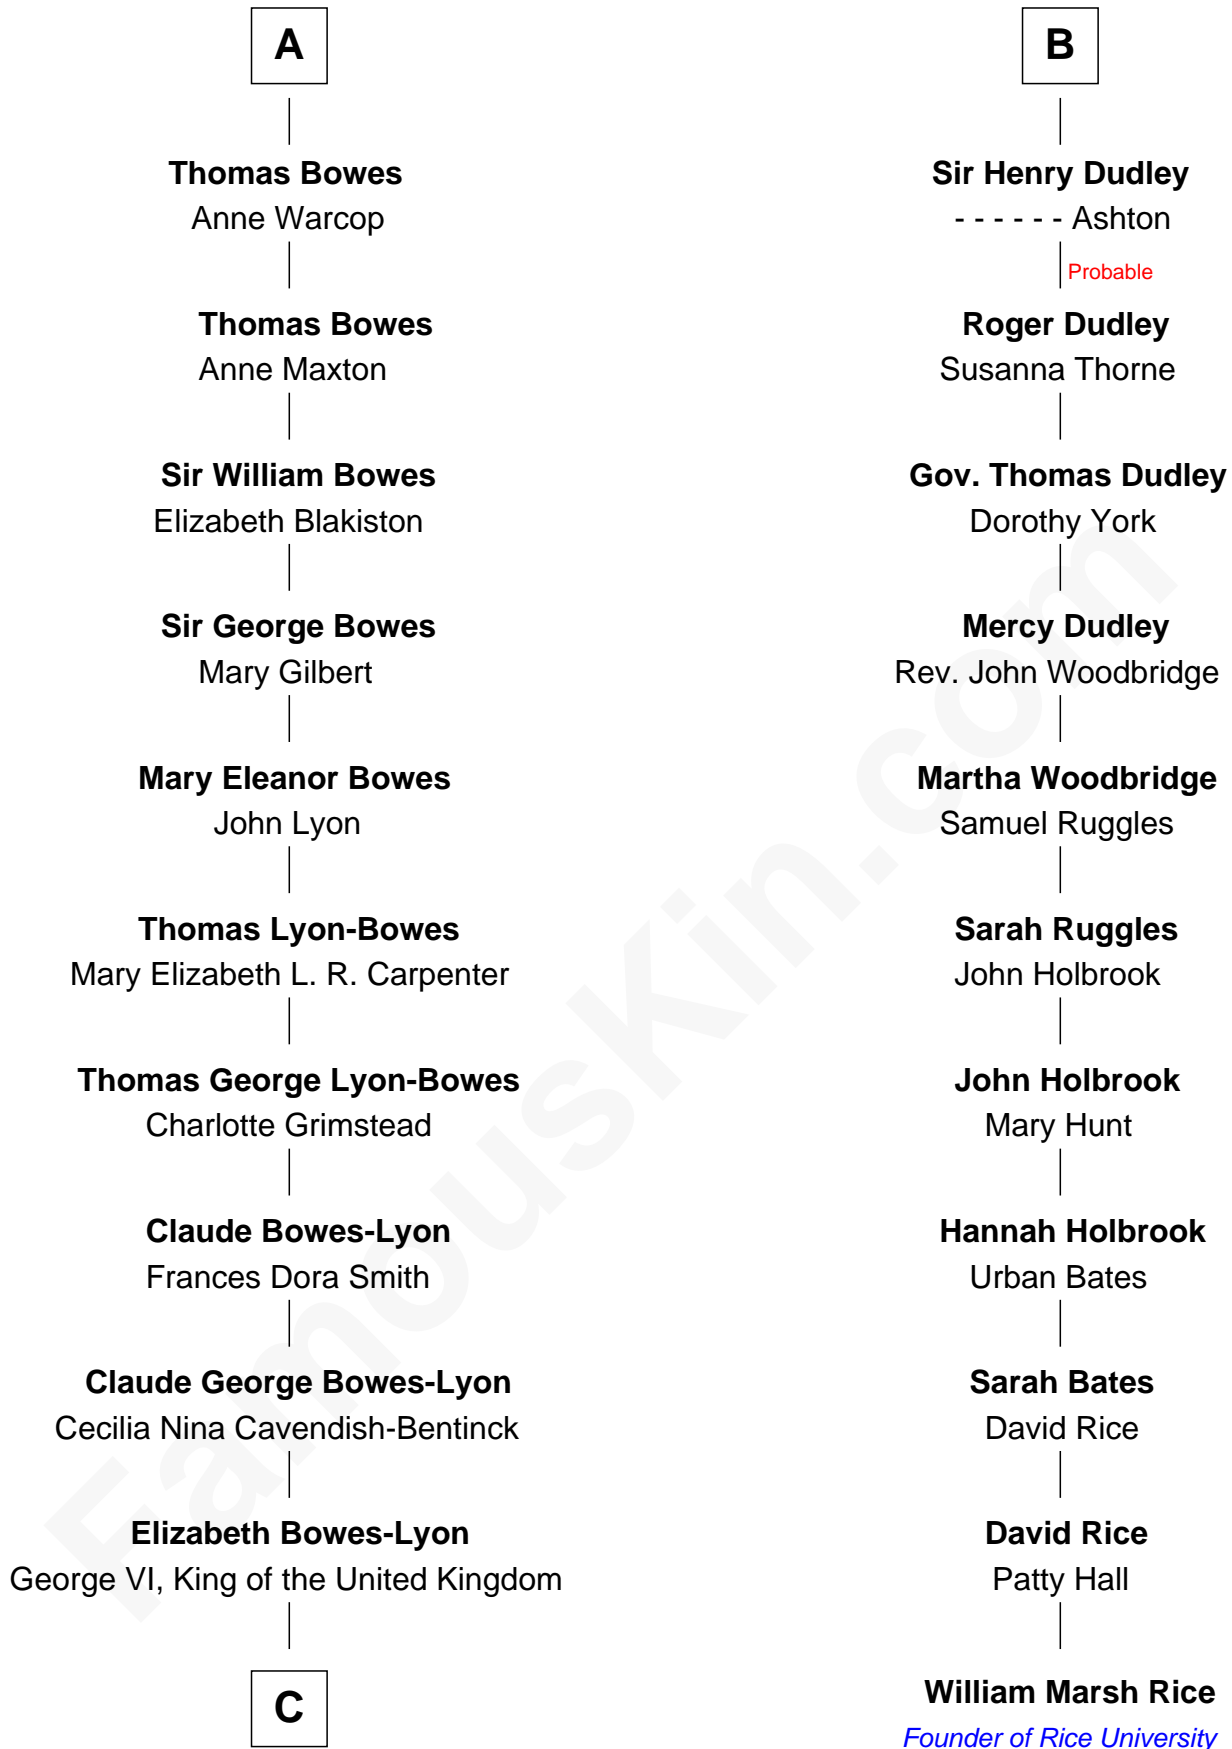

FamousKin.com Relationship Chart of

Prince Harry
Duke of Sussex

17th cousin 2 times removed of

William Marsh Rice
Founder of Rice University

Edmund Fitzalan
Alice de Warenne

Aline Fitzalan
Sir Roger le Strange

Lucy le Strange
Sir William Willoughby

Margery Willoughby
Sir William FitzHugh

Maud FitzHugh
Sir William Bowes

Sir Ralph Bowes
Margery Conyers

Richard Bowes
Elizabeth Aske

Sir George Bowes
Jane Talbot

A

Richard Fitzalan
Eleanor Plantagenet

Alice Fitzalan
Sir Thomas de Holand

Eleanor Holand
Edward Cherleton

Joyce Cherleton
Sir John Tiptoft

Joyce Tiptoft
Sir Edmund Sutton

Sir Edward Sutton
Cecily Willoughby

Sir John Sutton
Cecily Grey

B

C