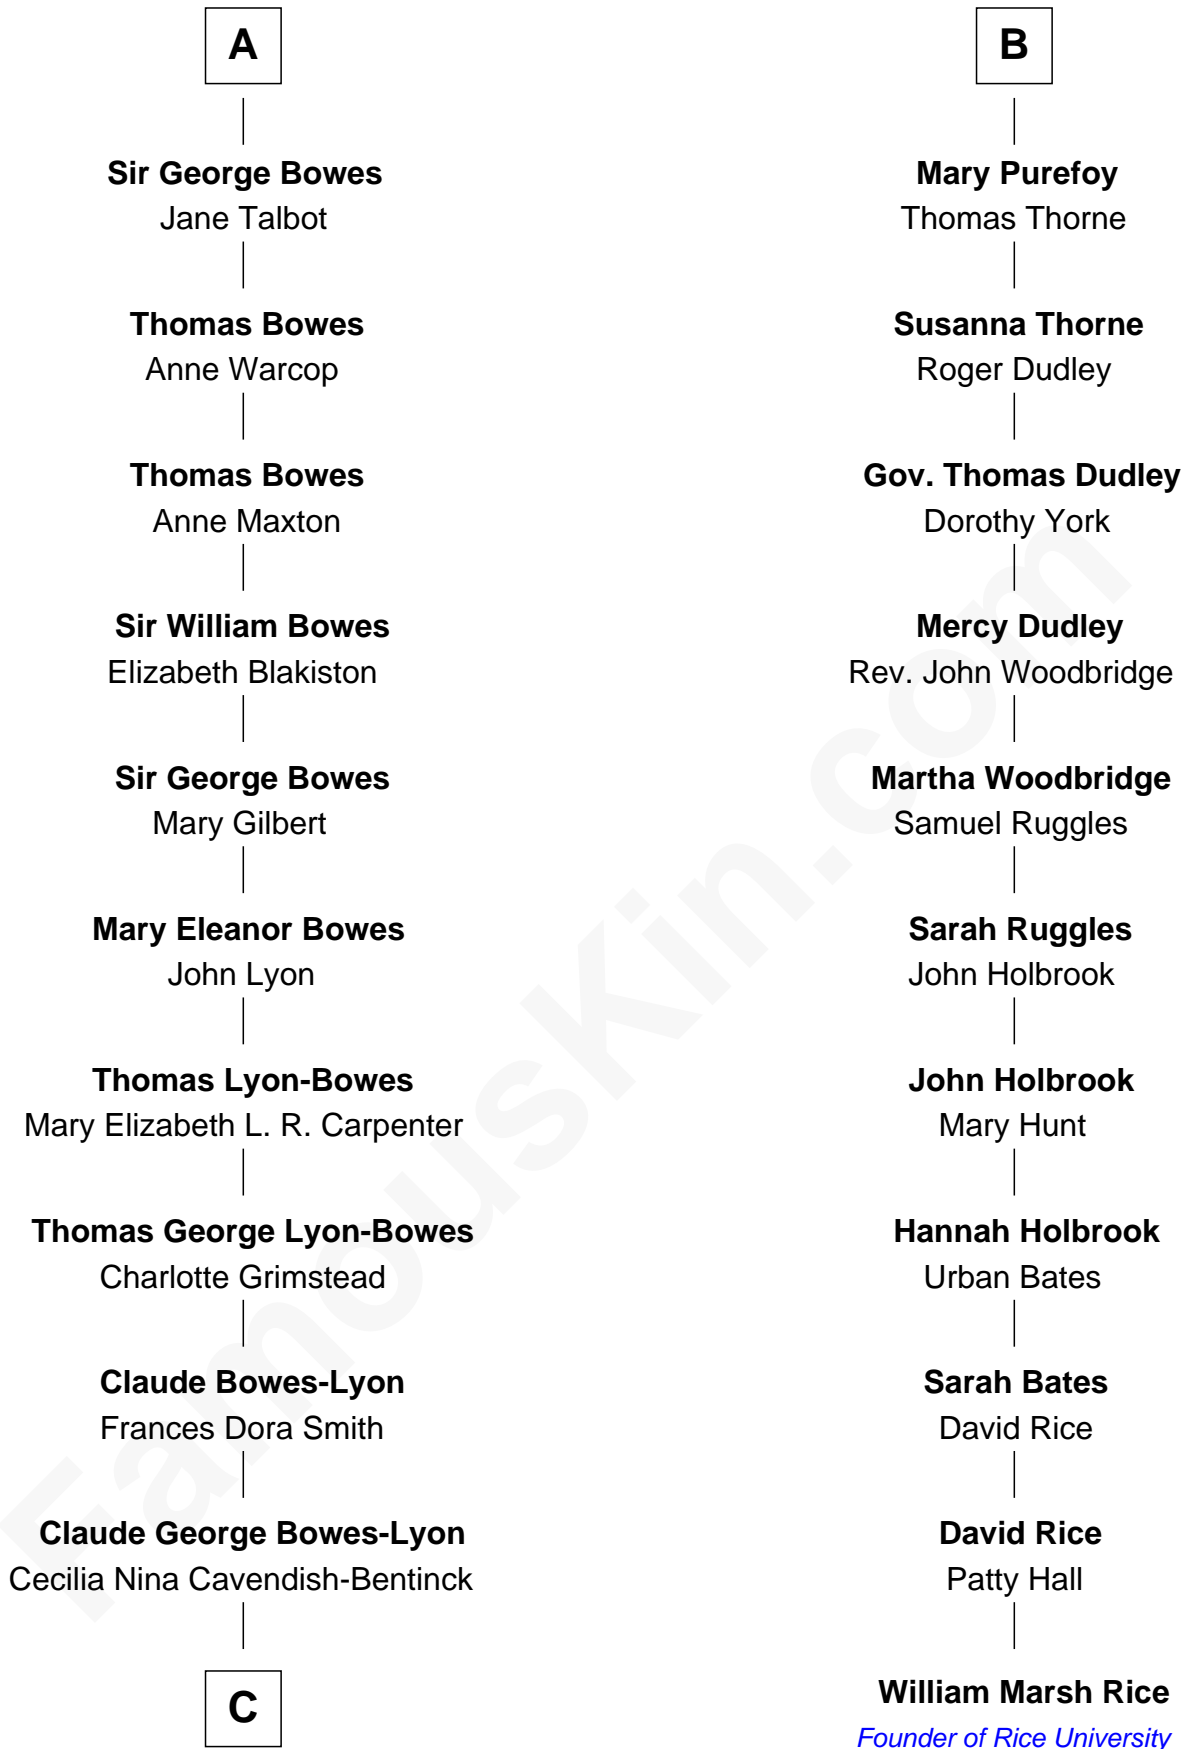

FamousKin.com Relationship Chart of

Prince Harry

Duke of Sussex

17th cousin 3 times removed of

William Marsh Rice

Founder of Rice University

Sir John Marmion

Maud de Furnival

C

Elizabeth Bowes-Lyon

George VI, King of the United Kingdom

Elizabeth II, Queen of the United Kingdom

Prince Philip of Edinburgh

Charles III, King of the United Kingdom

Princess Diana Frances Spencer

Prince Harry