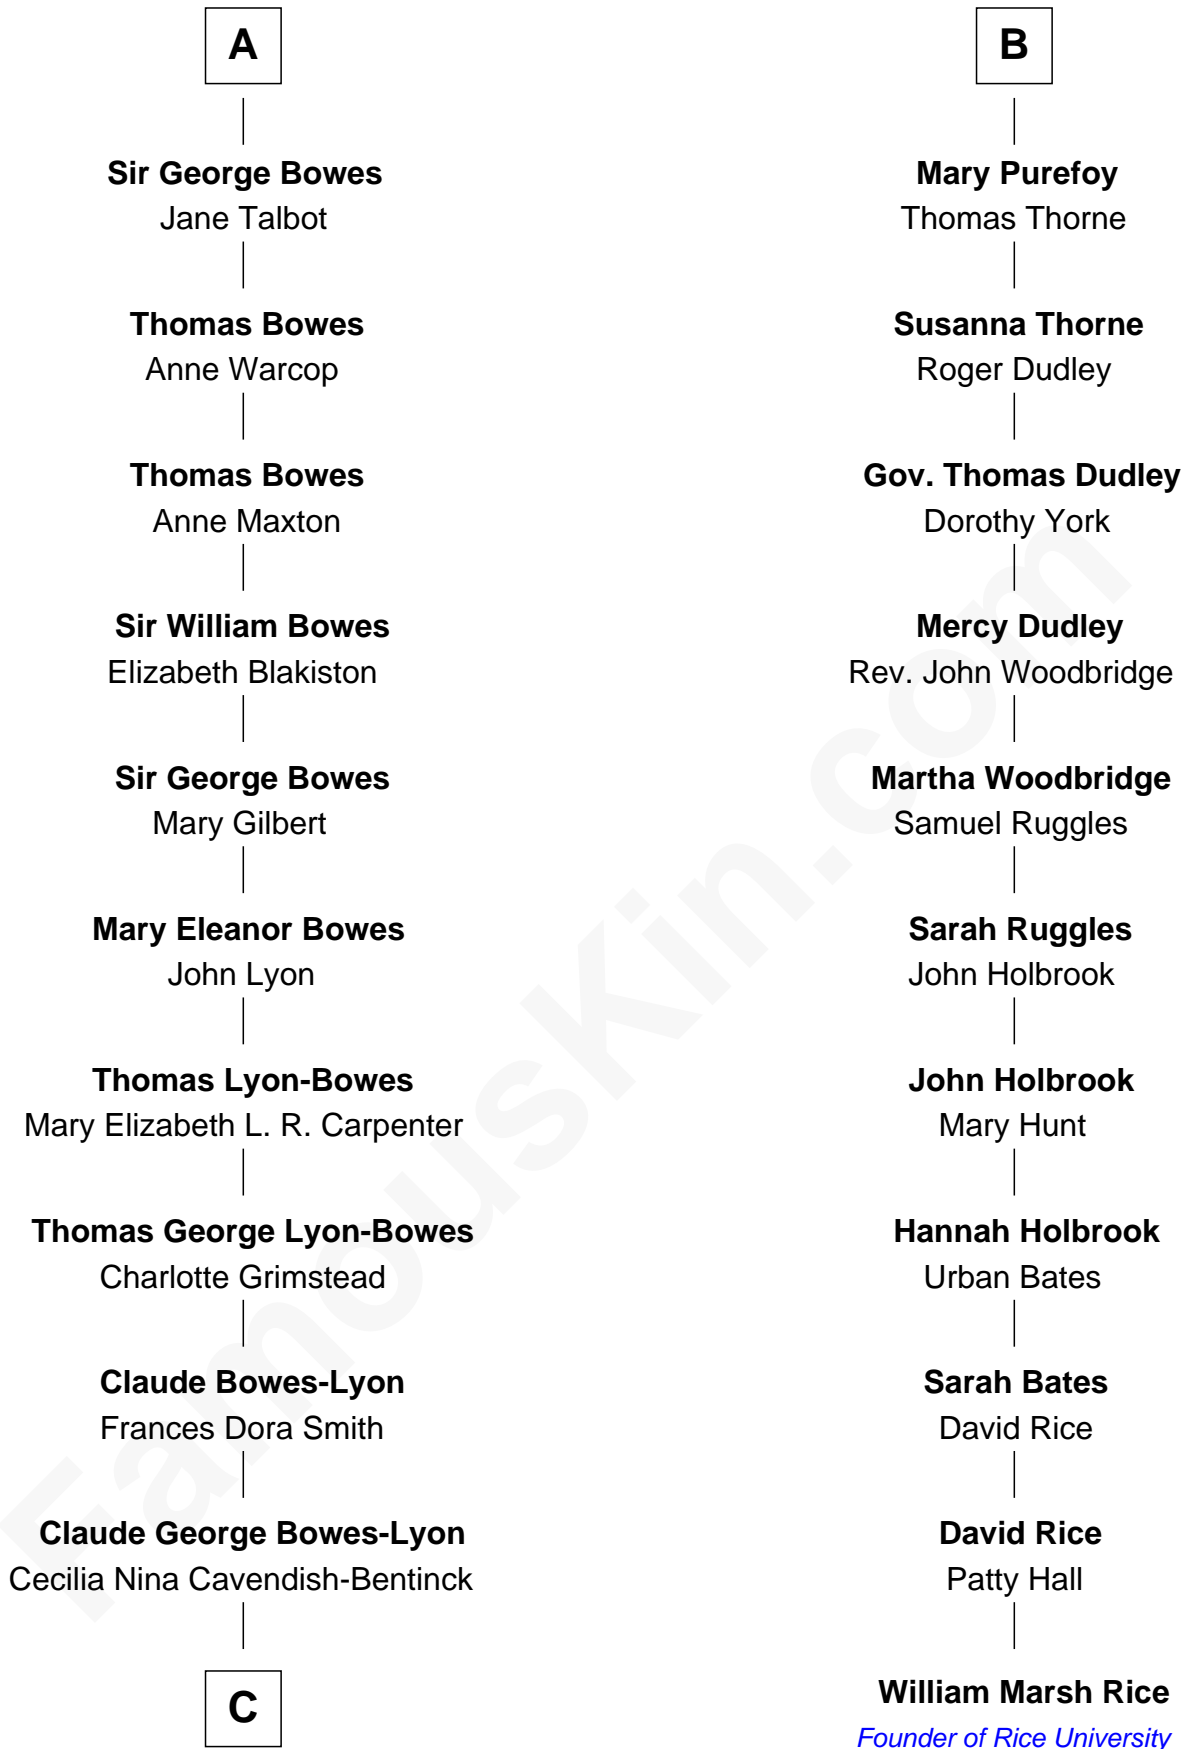

FamousKin.com Relationship Chart of

Prince Harry
Duke of Sussex

17th cousin 3 times removed of

William Marsh Rice
Founder of Rice University

Sir John de Grey
Margaret de Oddingseles

C

Elizabeth Bowes-Lyon

George VI, King of the United Kingdom

Elizabeth II, Queen of the United Kingdom

Prince Philip of Edinburgh

Charles III, King of the United Kingdom

Princess Diana Frances Spencer

Prince Harry

Duke of Sussex

FamousKin.com