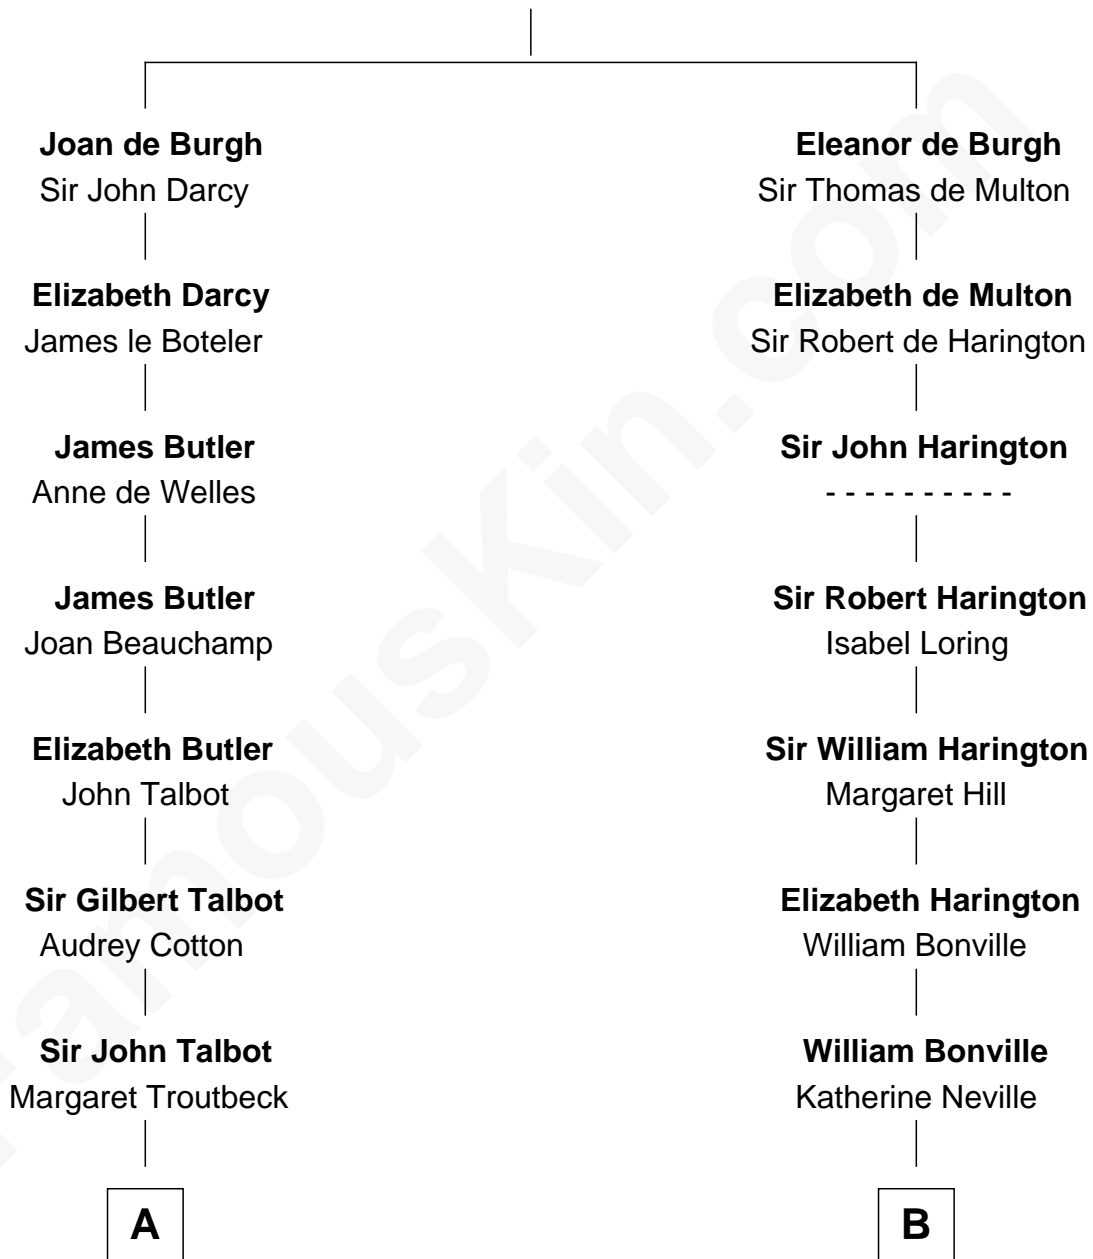

FamousKin.com
Relationship Chart of
Prince Harry
Duke of Sussex

19th cousin 2 times removed of
William Marsh Rice
Founder of Rice University

Sir Richard de Burgh
 Margaret - - - - -

C

Claude George Bowes-Lyon
Cecilia Nina Cavendish-Bentinck

Elizabeth Bowes-Lyon
George VI, King of the United Kingdom

Elizabeth II, Queen of the United Kingdom
Prince Philip of Edinburgh

Charles III, King of the United Kingdom
Princess Diana Frances Spencer

Prince Harry
Duke of Sussex