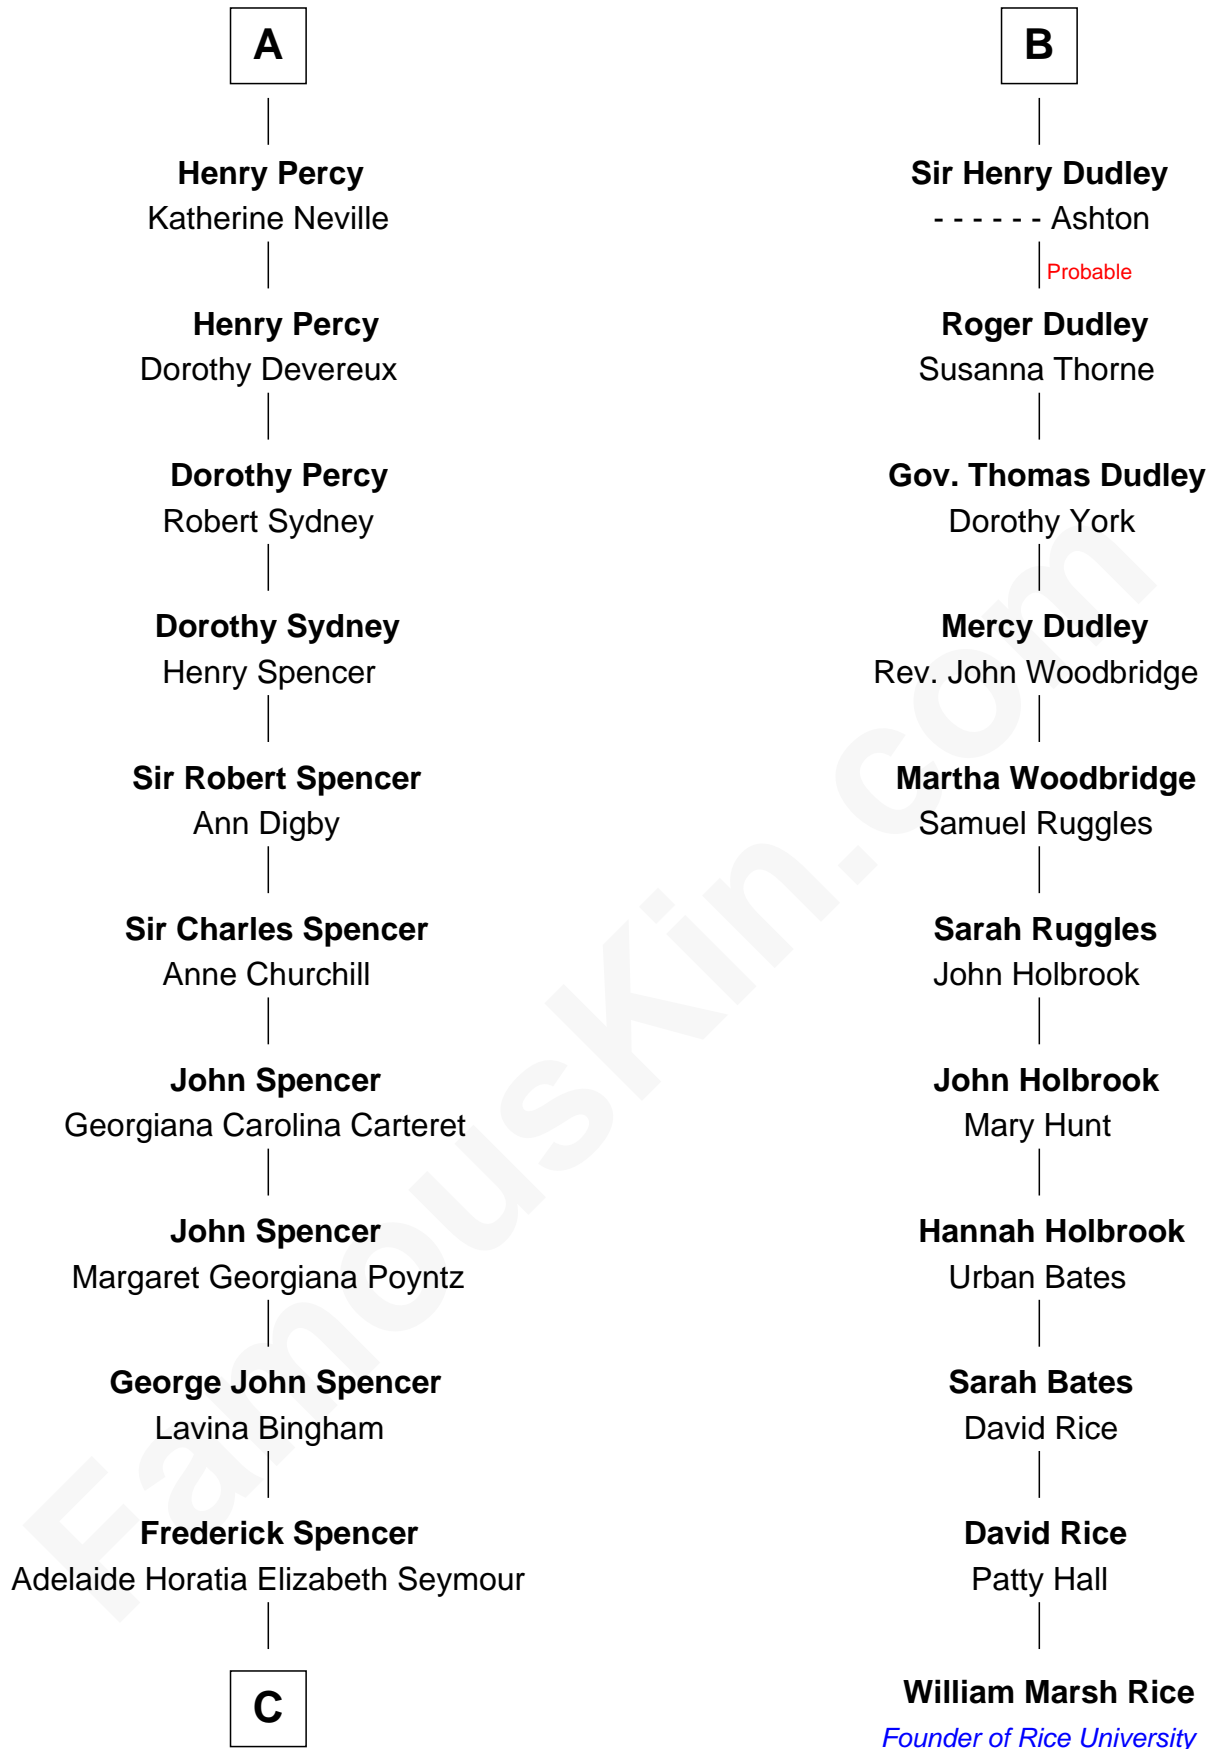

FamousKin.com Relationship Chart of

Prince Harry
Duke of Sussex

17th cousin 4 times removed of

William Marsh Rice
Founder of Rice University

Sir Robert de Holland
Maude la Zouche

C

Charles Robert Spencer

Margaret Baring

Albert Edward John Spencer

Cynthia Elinor Beatrix Hamilton

Edward John Spencer

Frances Ruth Burke Roche

Princess Diana Frances Spencer

Charles III, King of the United Kingdom

Prince Harry

Duke of Sussex