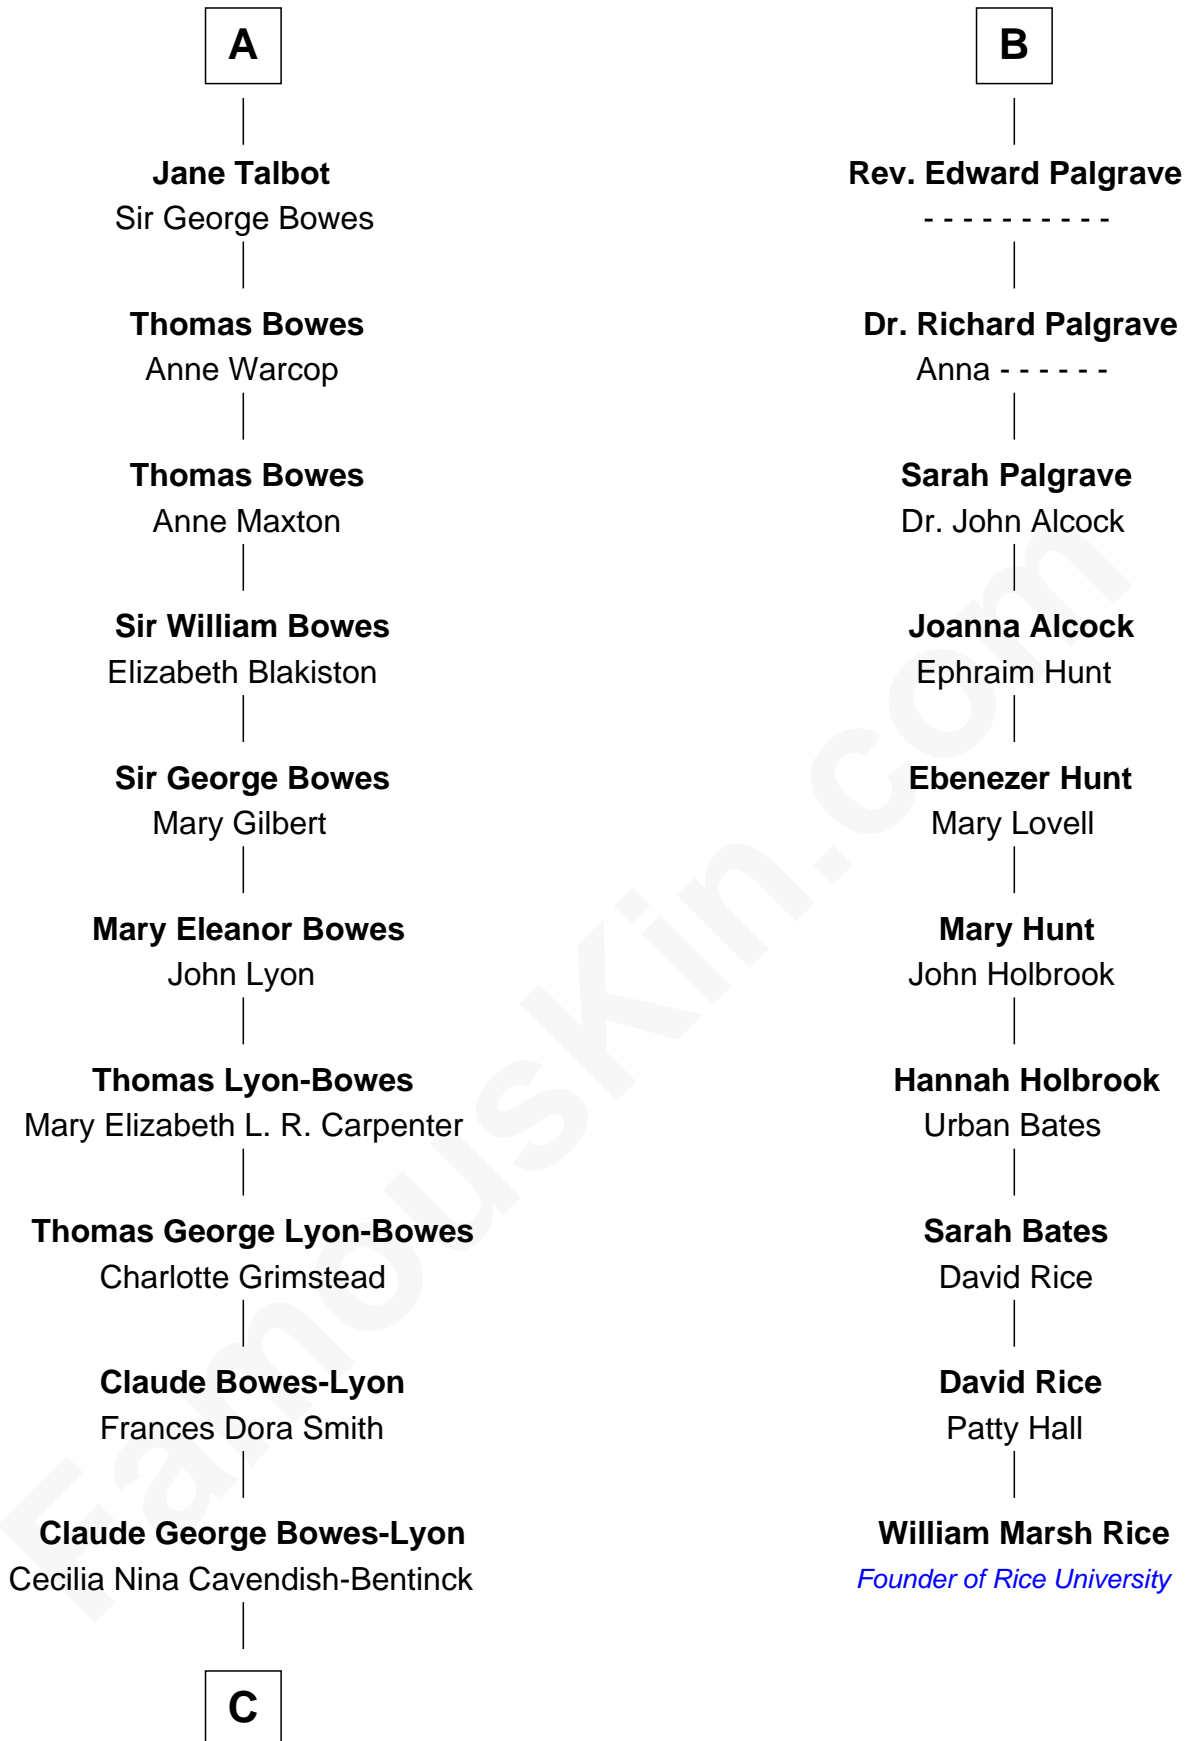

# FamousKin.com Relationship Chart of

**Prince Harry**  
*Duke of Sussex*

16th cousin 4 times removed of

**William Marsh Rice**  
*Founder of Rice University*

**Sir William de Bohun**  
Elizabeth de Badlesmere

**C**

**Elizabeth Bowes-Lyon**

George VI, King of the United Kingdom

**Elizabeth II, Queen of the United Kingdom**

Prince Philip of Edinburgh

**Charles III, King of the United Kingdom**

Princess Diana Frances Spencer

**Prince Harry**

*Duke of Sussex*

FamousKin.com