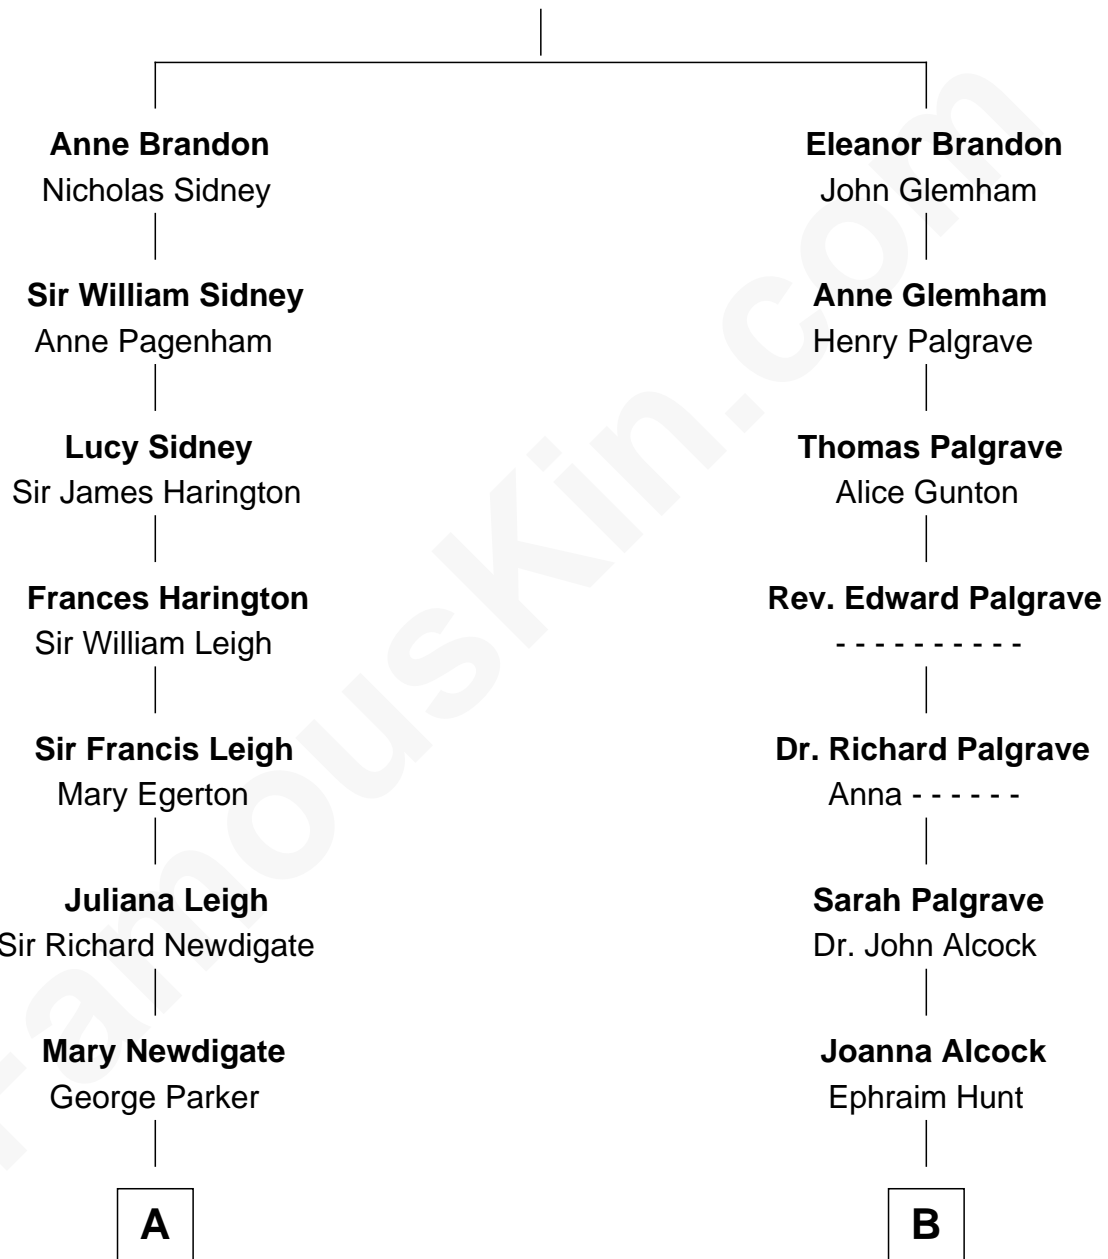

FamousKin.com Relationship Chart of

Prince Harry

Duke of Sussex

12th cousin 6 times removed of

William Marsh Rice

Founder of Rice University

Sir William Brandon

Elizabeth Wingfield

C

Princess Diana Frances Spencer
Charles III, King of the United Kingdom

Prince Harry
Duke of Sussex

FamousKin.com