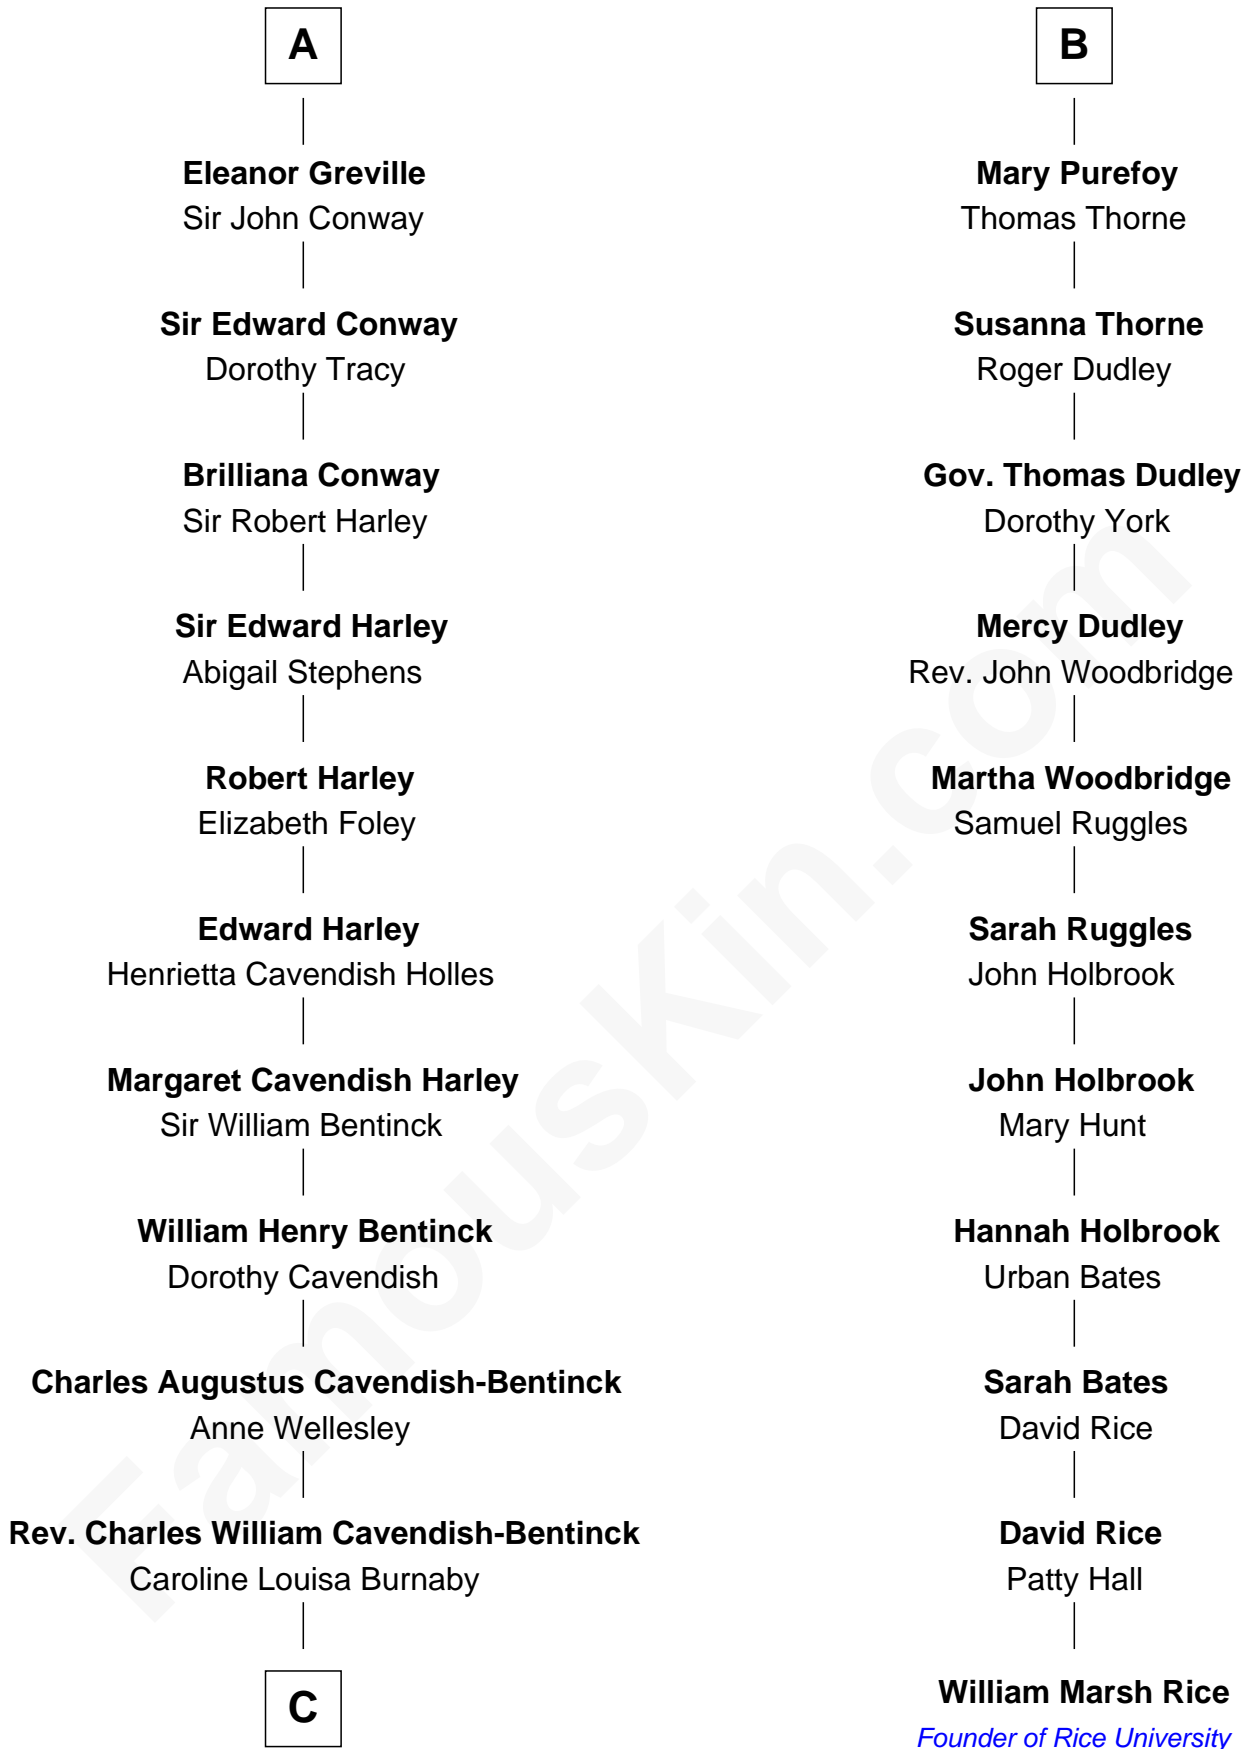

# FamousKin.com Relationship Chart of

**Prince Harry**  
*Duke of Sussex*

17th cousin 4 times removed of

**William Marsh Rice**  
*Founder of Rice University*

**Sir Hugh de Meynell**  
Alice de Audley

**Isabel de Meynell**  
Sir Thomas de Shirley

**Sir Hugh Shirley**  
Beatrice Brewes

**Sir Ralph Shirley**  
Joan Basset

**Beatrice Shirley**  
John Brome

**Isabel Brome**  
John Denton

**Anne Denton**  
Sir Edward Greville

**Sir Fulk Greville**  
Elizabeth Willoughby

**A**

**Isabel de Meynell**  
Sir Thomas de Shirley

**Sir Hugh Shirley**  
Beatrice Brewes

**Sir Ralph Shirley**  
Joan Basset

**Beatrice Shirley**  
John Brome

**Isabel Brome**  
John Denton

**Alice Denton**  
Nicholas Purefoy

**Edward Purefoy**  
Anne Fettiplace

**B**

**C**

**Cecilia Nina Cavendish-Bentinck**

Claude George Bowes-Lyon

**Elizabeth Bowes-Lyon**

George VI, King of the United Kingdom

**Elizabeth II, Queen of the United Kingdom**