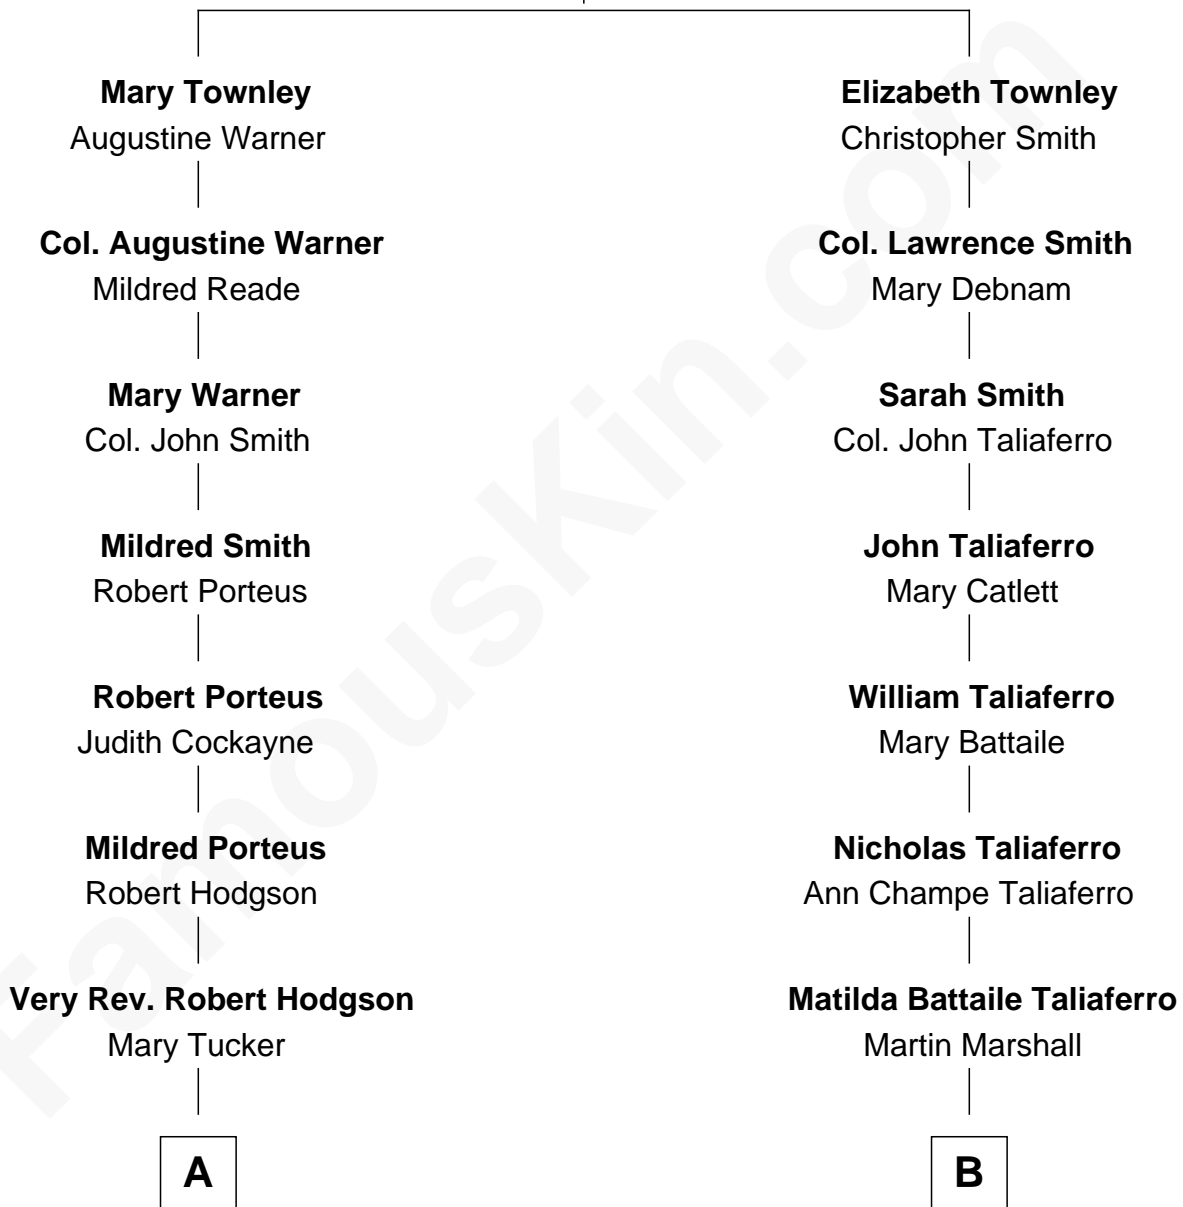

# FamousKin.com Relationship Chart of

**Prince Harry**

*Duke of Sussex*

9th cousin 4 times removed of

**General George C. Marshall**

*Author of "The Marshall Plan"*

**Laurence Townley**

Jennet Halstead

**A**

**Henrietta Mildred Hodgson**

Oswald Smith

**Frances Dora Smith**

Claude Bowes-Lyon

**Claude George Bowes-Lyon**

Cecilia Nina Cavendish-Bentinck

**Elizabeth Bowes-Lyon**

George VI, King of the United Kingdom

**Elizabeth II, Queen of the United Kingdom**

Prince Philip of Edinburgh

**Charles III, King of the United Kingdom**

Princess Diana Frances Spencer

**Prince Harry**

*Duke of Sussex*