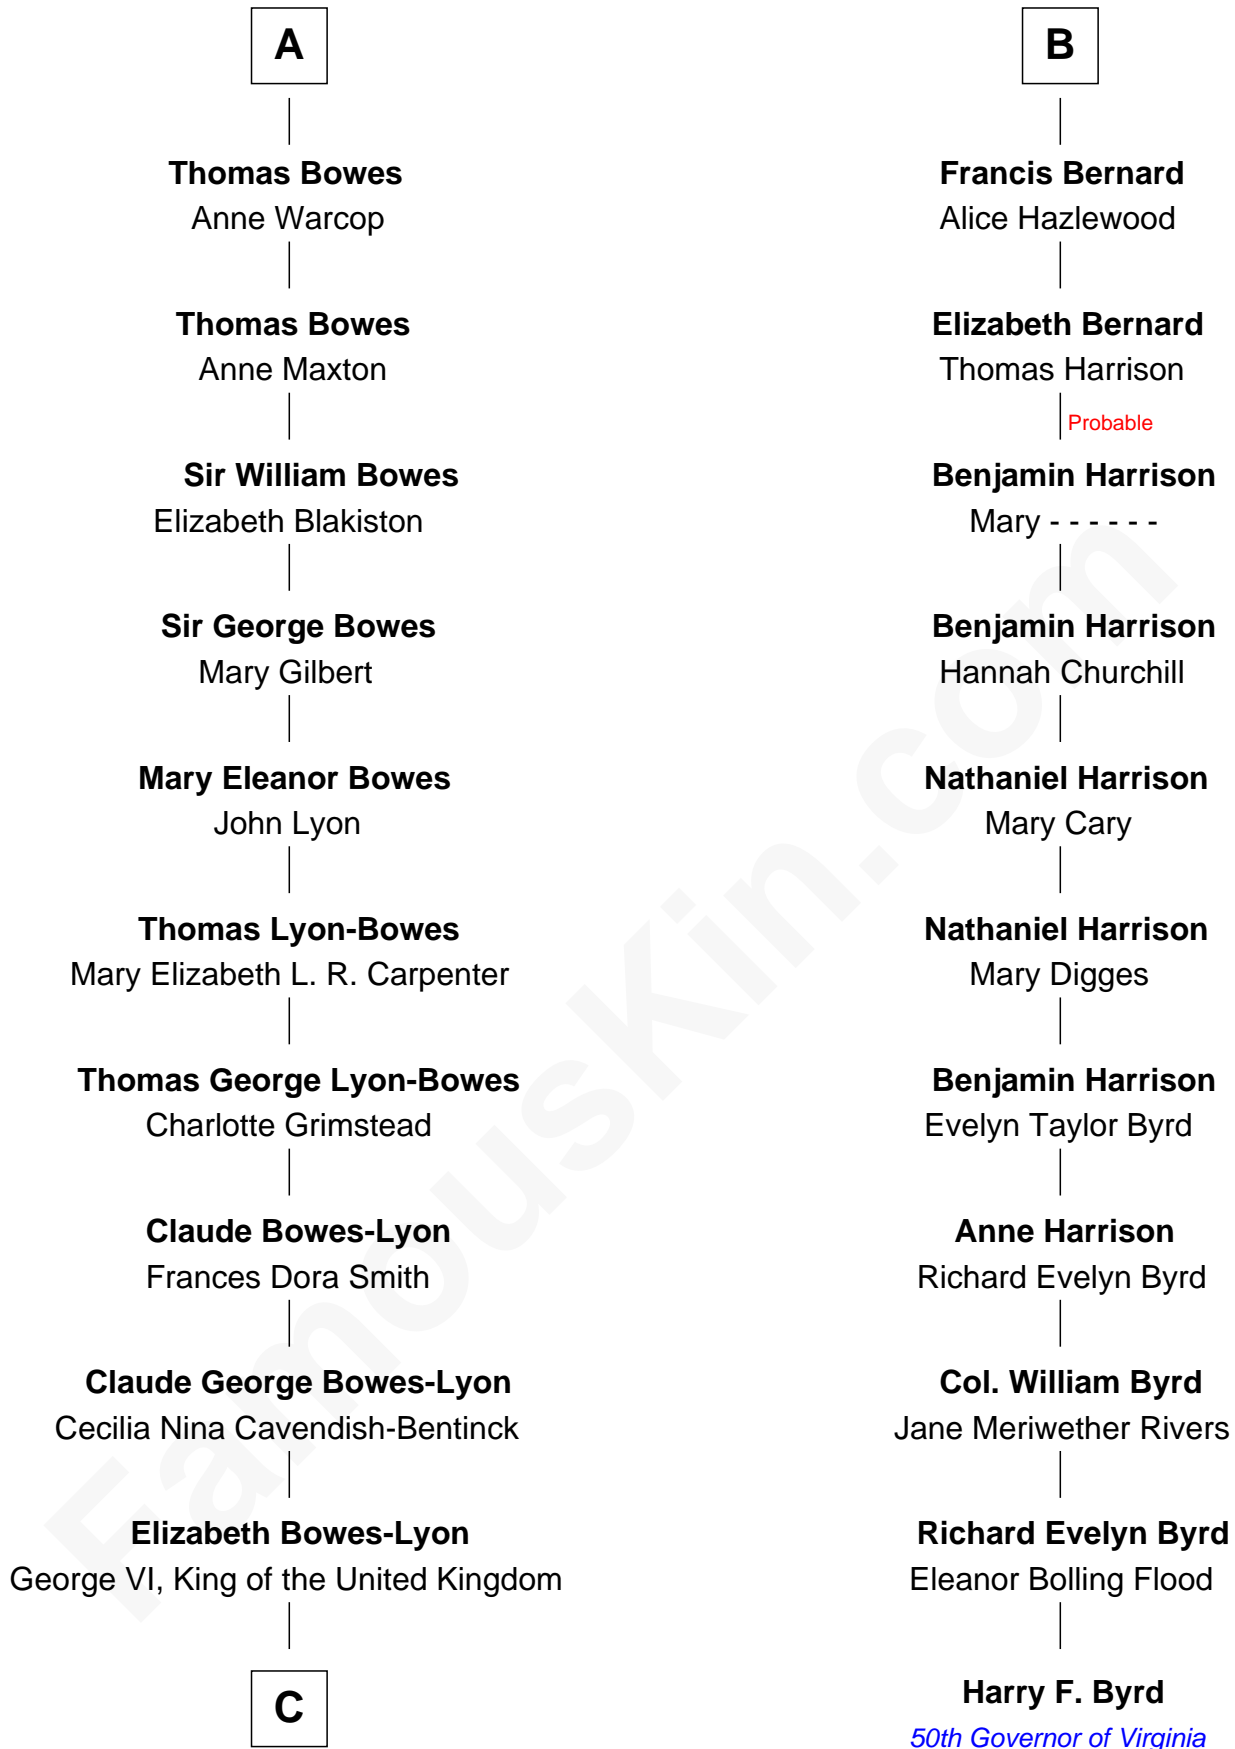

FamousKin.com Relationship Chart of

Prince Harry
Duke of Sussex

17th cousin 2 times removed of

Harry F. Byrd
50th Governor of Virginia

Sir Thomas de Beauchamp
Katherine de Mortimer

C

Elizabeth II, Queen of the United Kingdom

Prince Philip of Edinburgh

Charles III, King of the United Kingdom

Princess Diana Frances Spencer

Prince Harry

Duke of Sussex

FamousKin.com