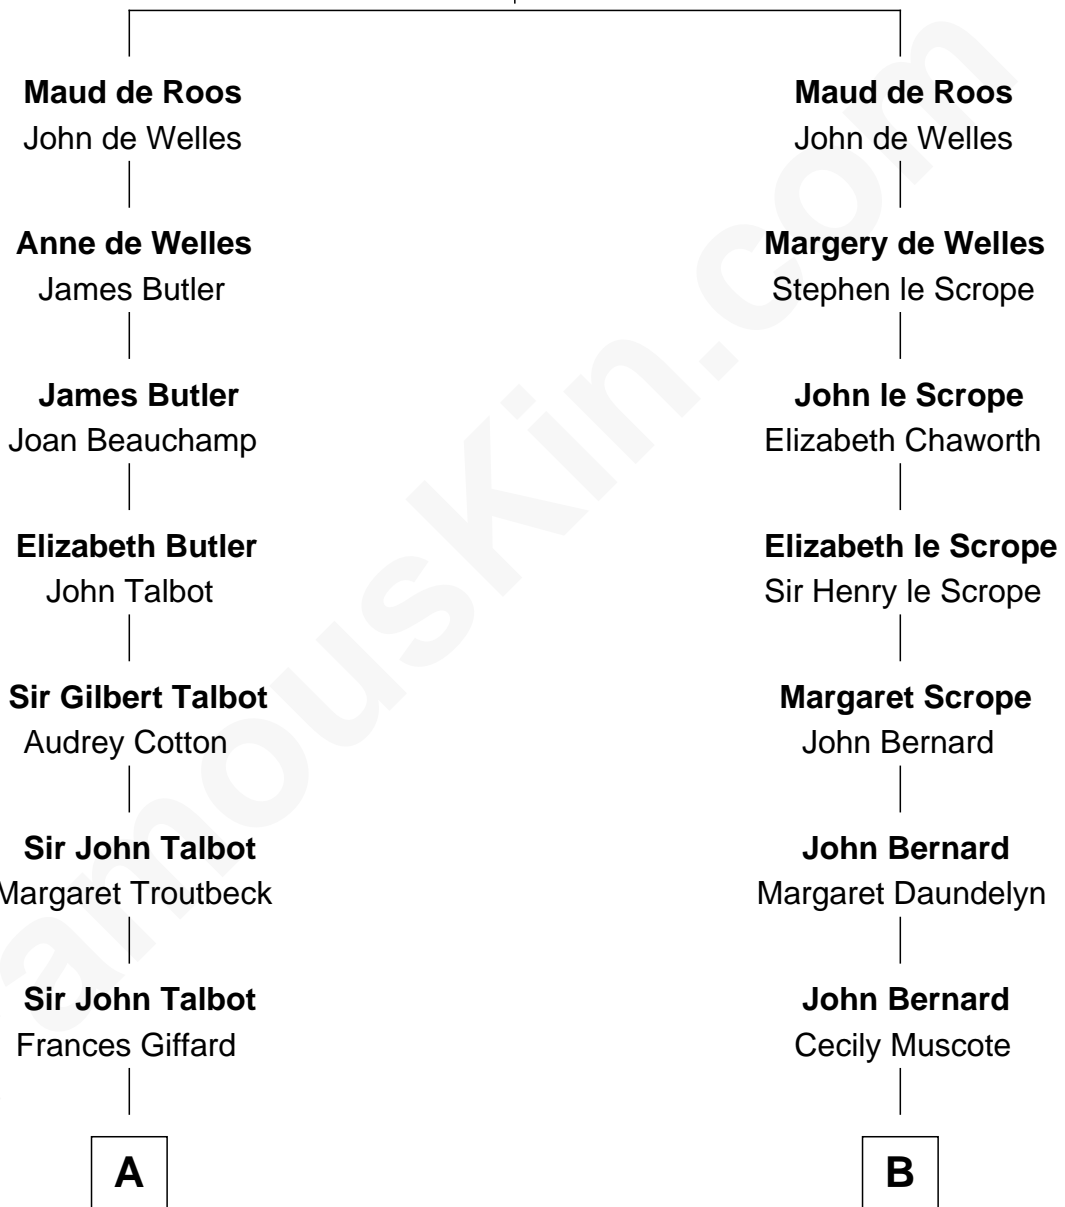

# FamousKin.com Relationship Chart of

**Prince Harry**  
*Duke of Sussex*

17th cousin 3 times removed of

**Harry F. Byrd**  
*50th Governor of Virginia*

**Sir William de Ros**  
Margery de Badlesmere

**C**

**Elizabeth Bowes-Lyon**

George VI, King of the United Kingdom

**Elizabeth II, Queen of the United Kingdom**

Prince Philip of Edinburgh

**Charles III, King of the United Kingdom**

Princess Diana Frances Spencer

**Prince Harry**

*Duke of Sussex*

FamousKin.com