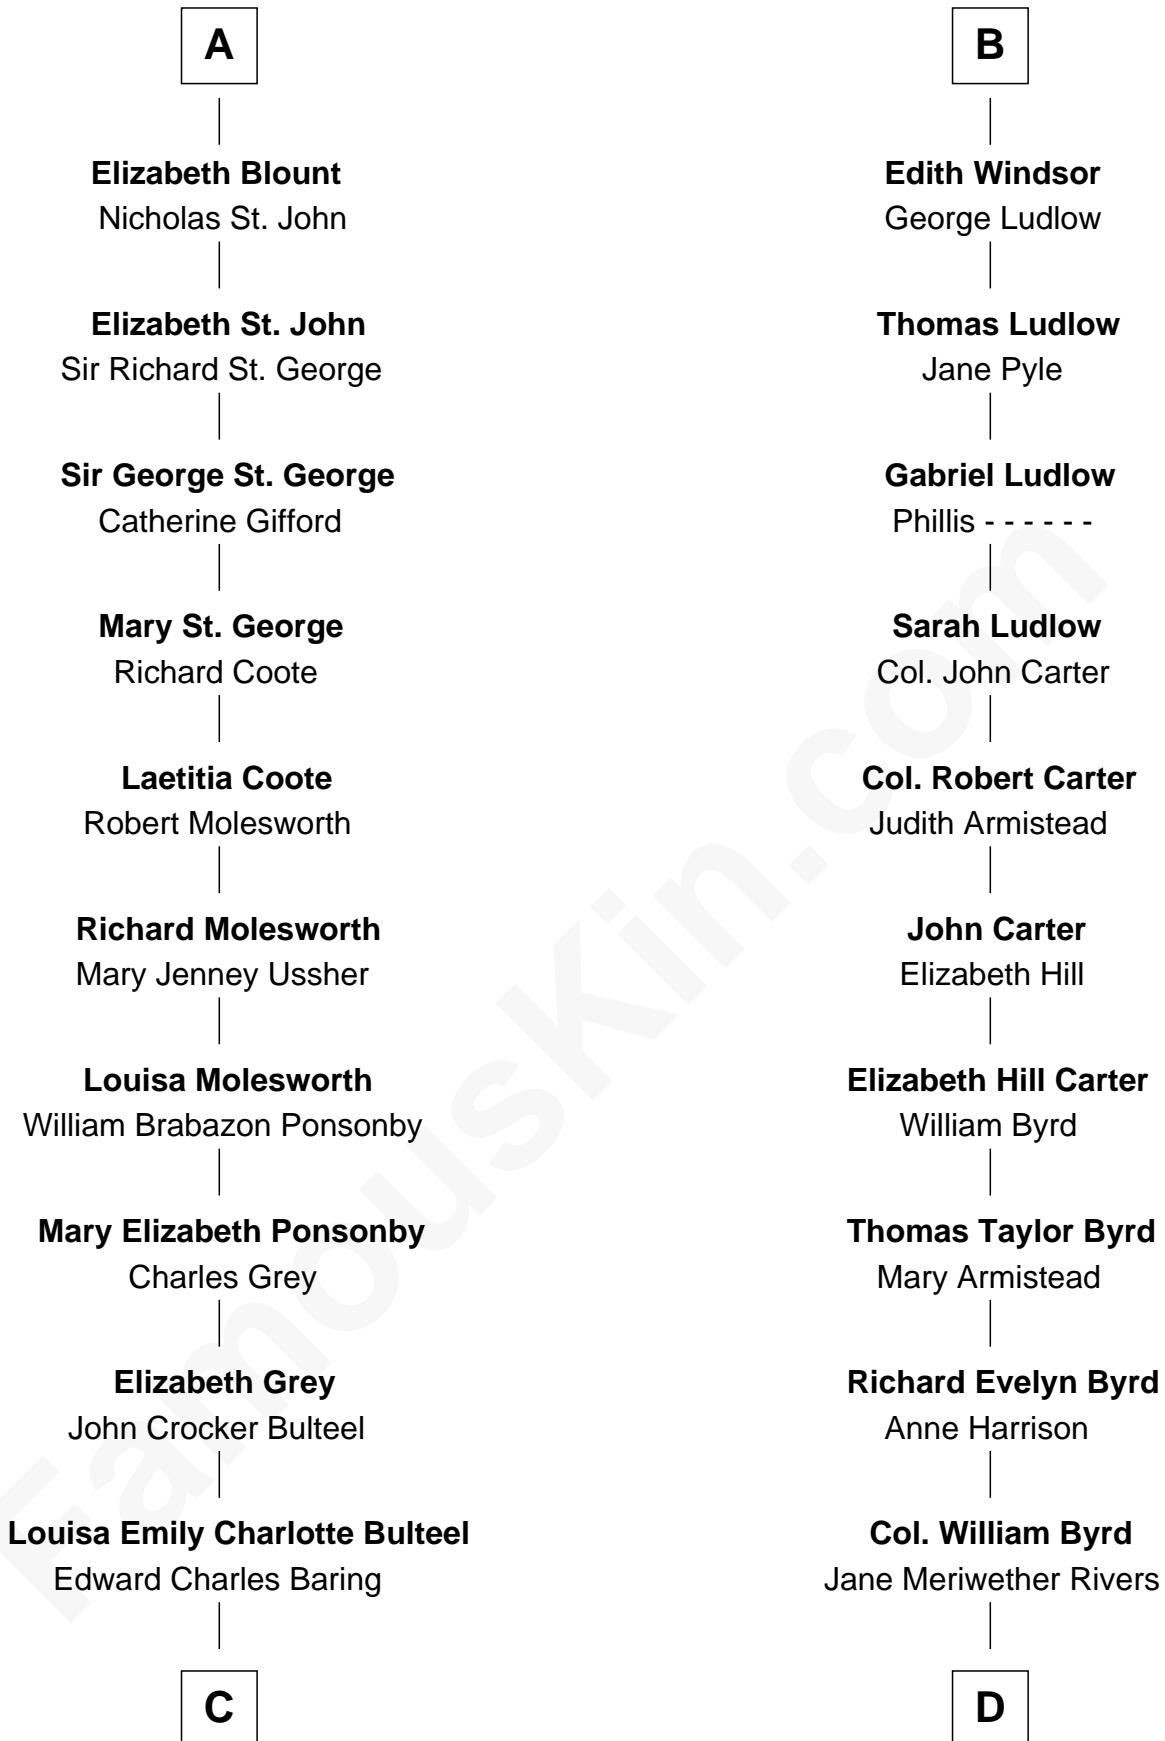

FamousKin.com Relationship Chart of

Prince Harry
Duke of Sussex

18th cousin 3 times removed of

Harry F. Byrd
50th Governor of Virginia

Sir Thomas de Swynnerton

C

Margaret Baring
Charles Robert Spencer

Albert Edward John Spencer
Cynthia Elinor Beatrix Hamilton

Edward John Spencer
Frances Ruth Burke Roche

Princess Diana Frances Spencer
Charles III, King of the United Kingdom

Prince Harry
Duke of Sussex

D

Richard Evelyn Byrd
Eleanor Bolling Flood

Harry F. Byrd
50th Governor of Virginia