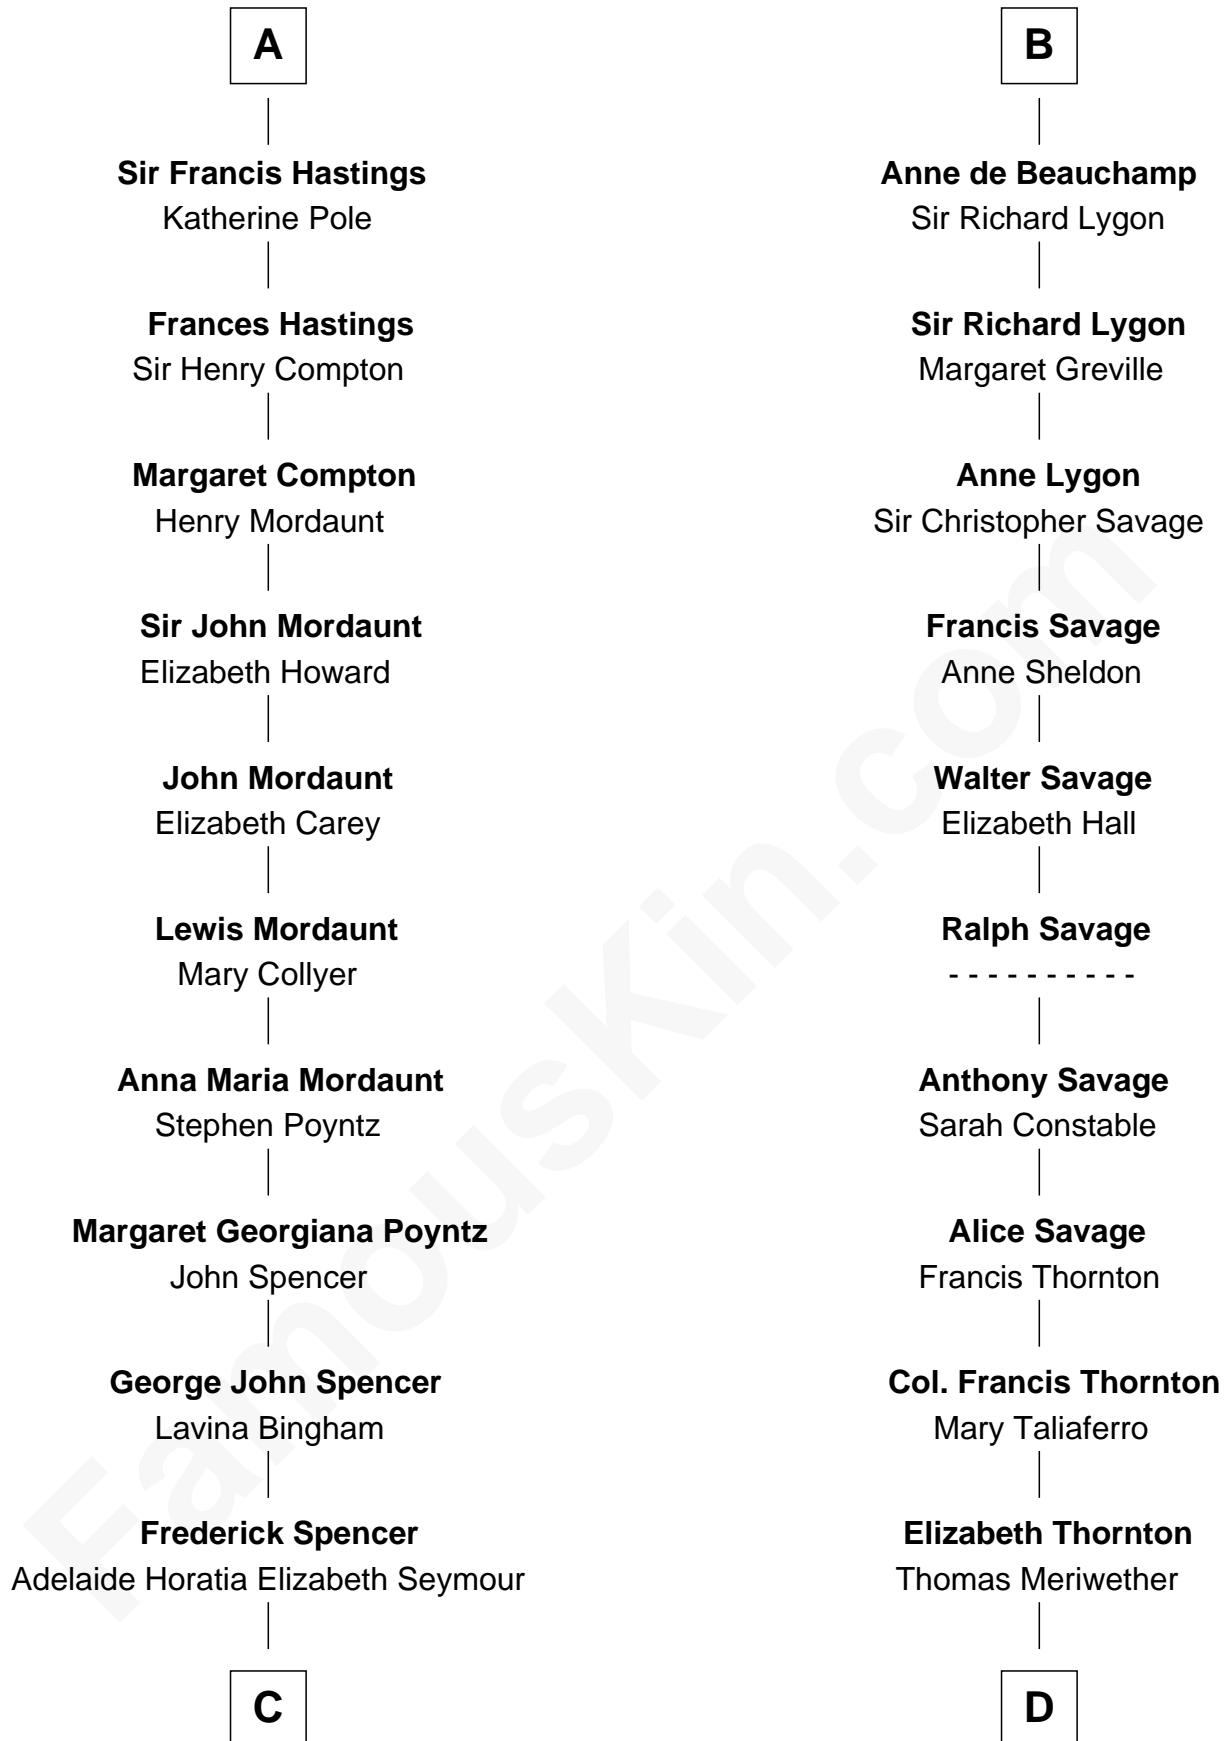

FamousKin.com

Relationship Chart of

Prince Harry

Duke of Sussex

18th cousin 3 times removed of

Meriwether Lewis
Lewis and Clark Expedition

C

Charles Robert Spencer

Margaret Baring

Albert Edward John Spencer

Cynthia Elinor Beatrix Hamilton

Edward John Spencer

Frances Ruth Burke Roche

Princess Diana Frances Spencer

Charles III, King of the United Kingdom

Prince Harry

Duke of Sussex

D

Lucy Meriwether

William Lewis

Meriwether Lewis

Lewis and Clark Expedition

FamousKin.com