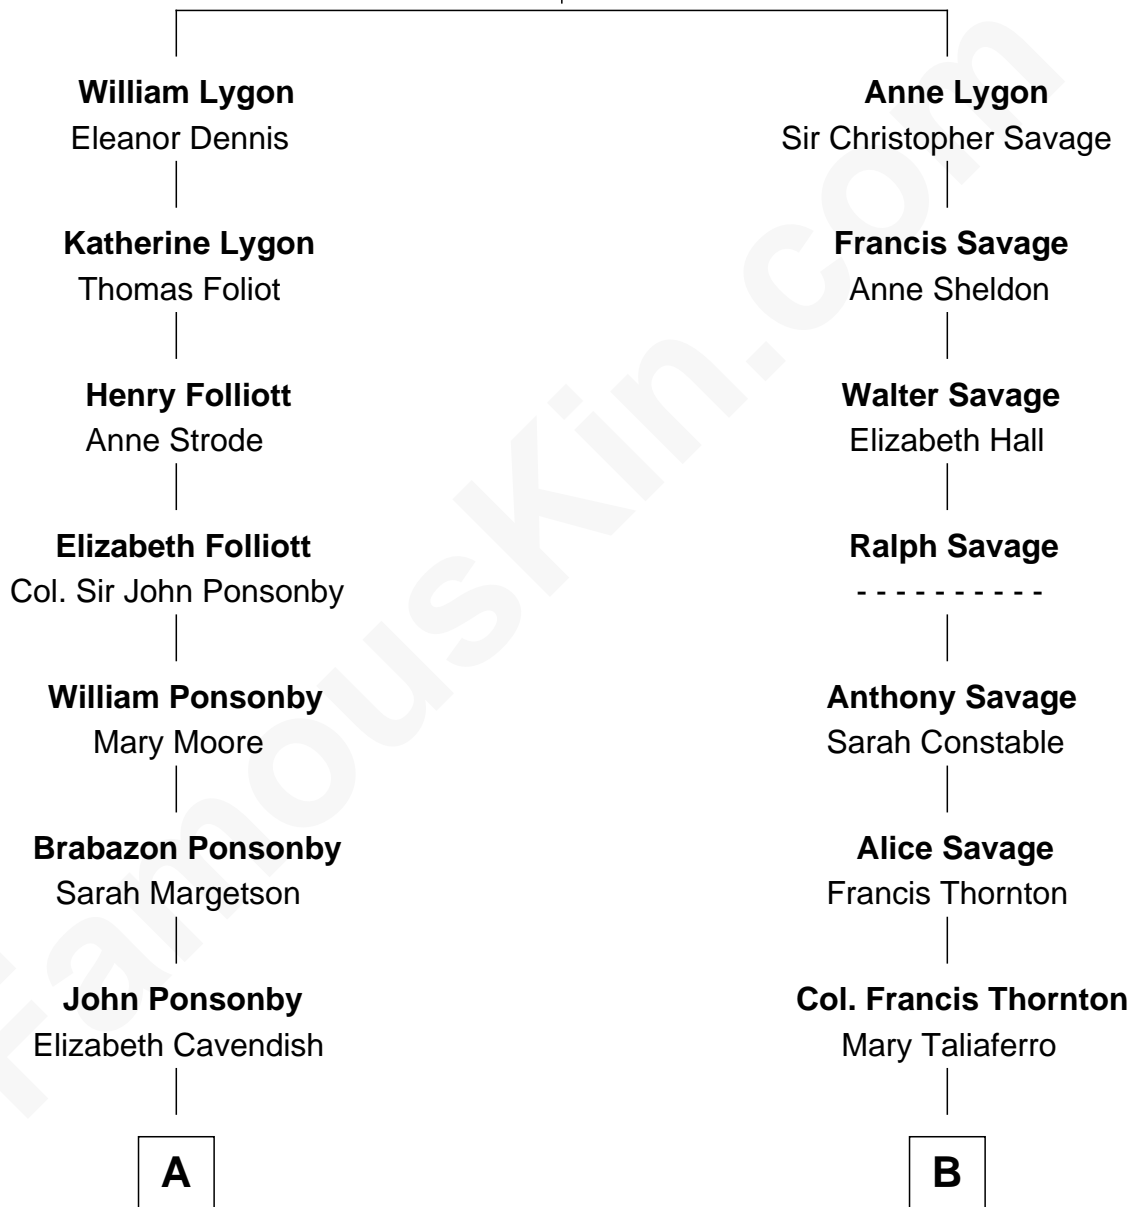

FamousKin.com Relationship Chart of

Prince Harry

Duke of Sussex

9th cousin 6 times removed of

Meriwether Lewis

Lewis and Clark Expedition

Sir Richard Lygon

Margaret Greville

A

William Brabazon Ponsonby

Louisa Molesworth

Mary Elizabeth Ponsonby

Charles Grey

Elizabeth Grey

John Crocker Bulteel

Louisa Emily Charlotte Bulteel

Edward Charles Baring

Margaret Baring

Charles Robert Spencer

Albert Edward John Spencer

Cynthia Elinor Beatrix Hamilton

Edward John Spencer

Frances Ruth Burke Roche

Princess Diana Frances Spencer

Meriwether Lewis

Lewis and Clark Expedition