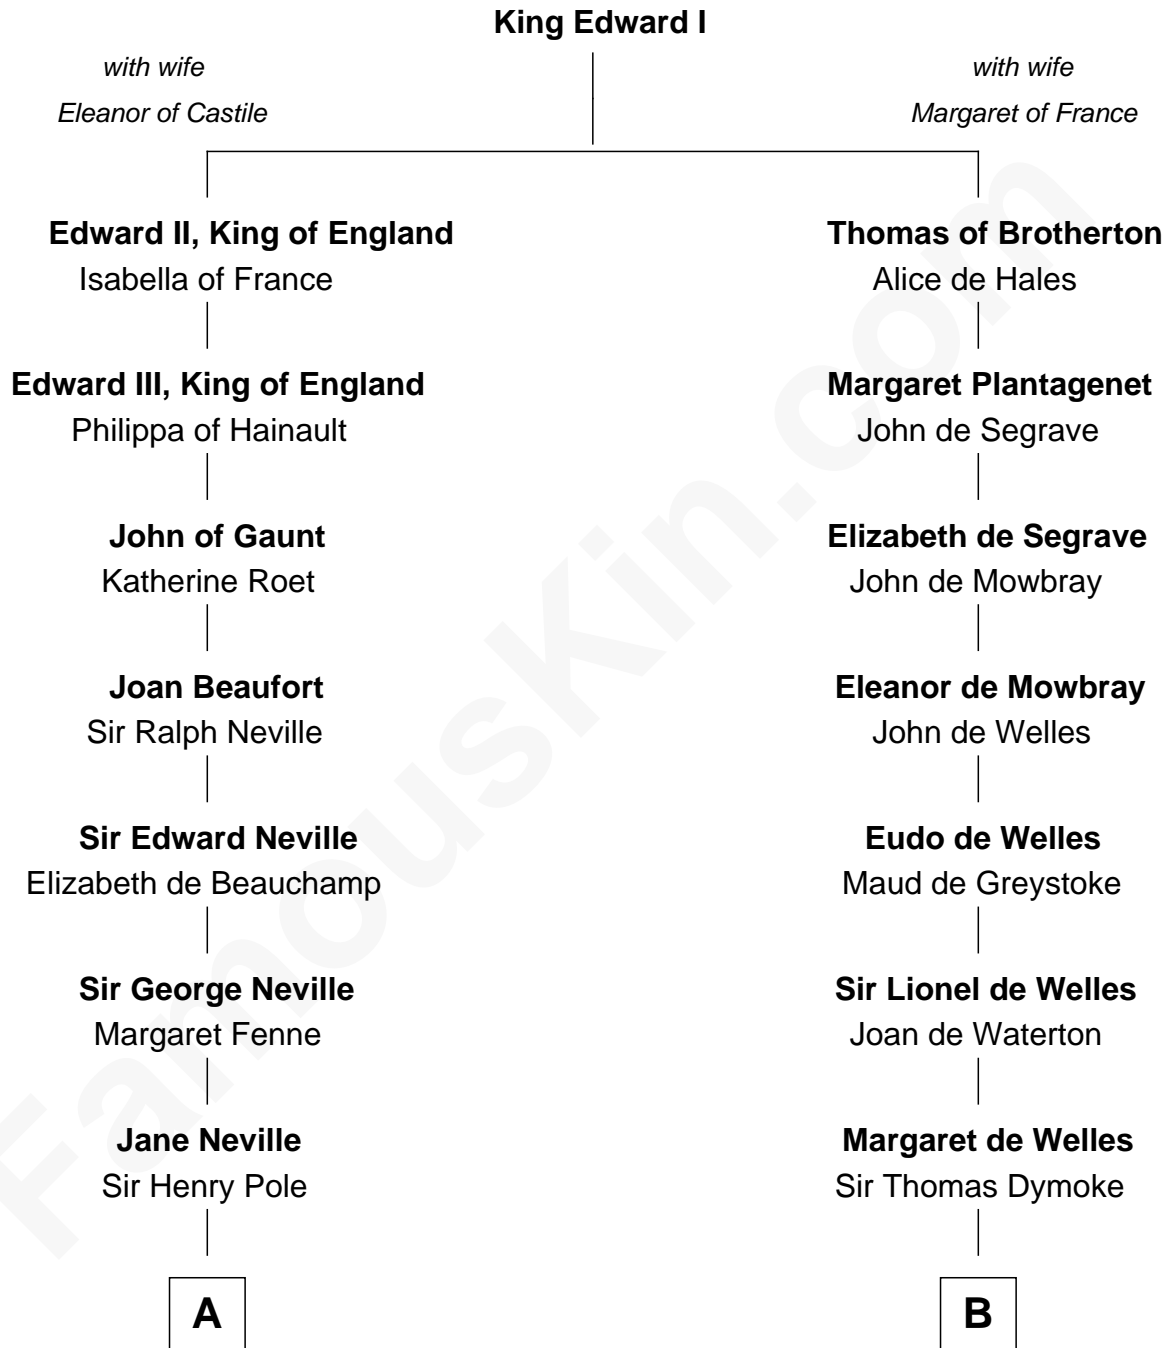

**FamousKin.com**  
**Relationship Chart of**  
**Prince Harry**  
*Duke of Sussex*

**16th cousin 5 times removed of**  
**Meriwether Lewis**  
*Lewis and Clark Expedition*

**A**

**Katherine Pole**  
Sir Francis Hastings

**Frances Hastings**  
Sir Henry Compton

**Margaret Compton**  
Henry Mordaunt

**Sir John Mordaunt**  
Elizabeth Howard

**John Mordaunt**  
Elizabeth Carey

**Lewis Mordaunt**  
Mary Collyer

**Anna Maria Mordaunt**  
Stephen Poyntz