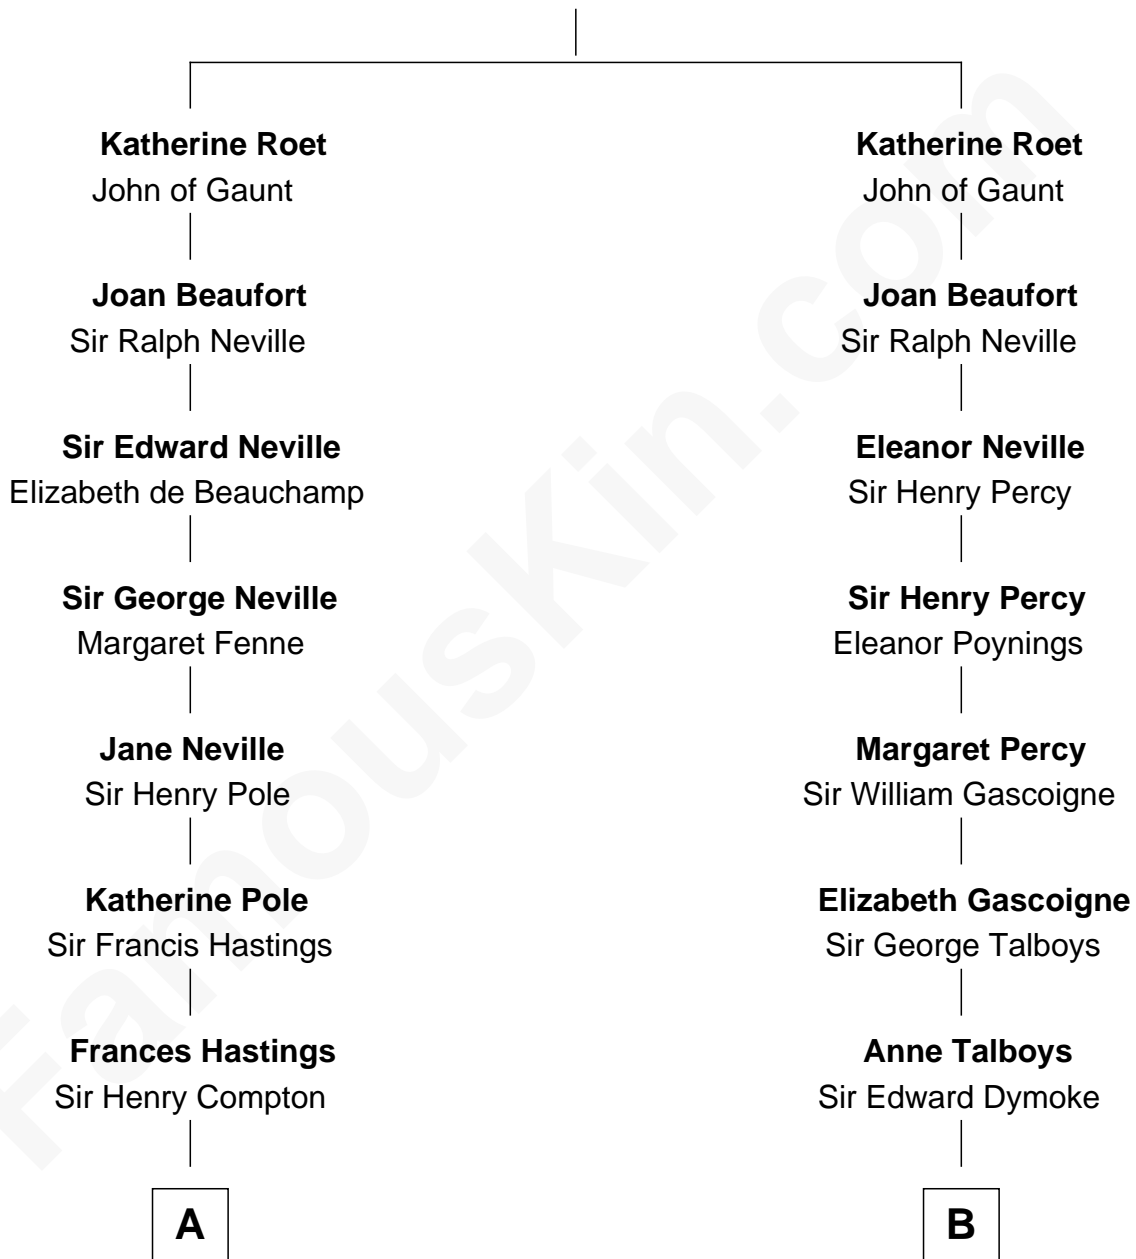

FamousKin.com Relationship Chart of

Prince Harry

Duke of Sussex

14th cousin 5 times removed of

Meriwether Lewis

Lewis and Clark Expedition

Sir Paon de Roet

C

Edward John Spencer
Frances Ruth Burke Roche

Princess Diana Frances Spencer
Charles III, King of the United Kingdom

Prince Harry
Duke of Sussex

FamousKin.com