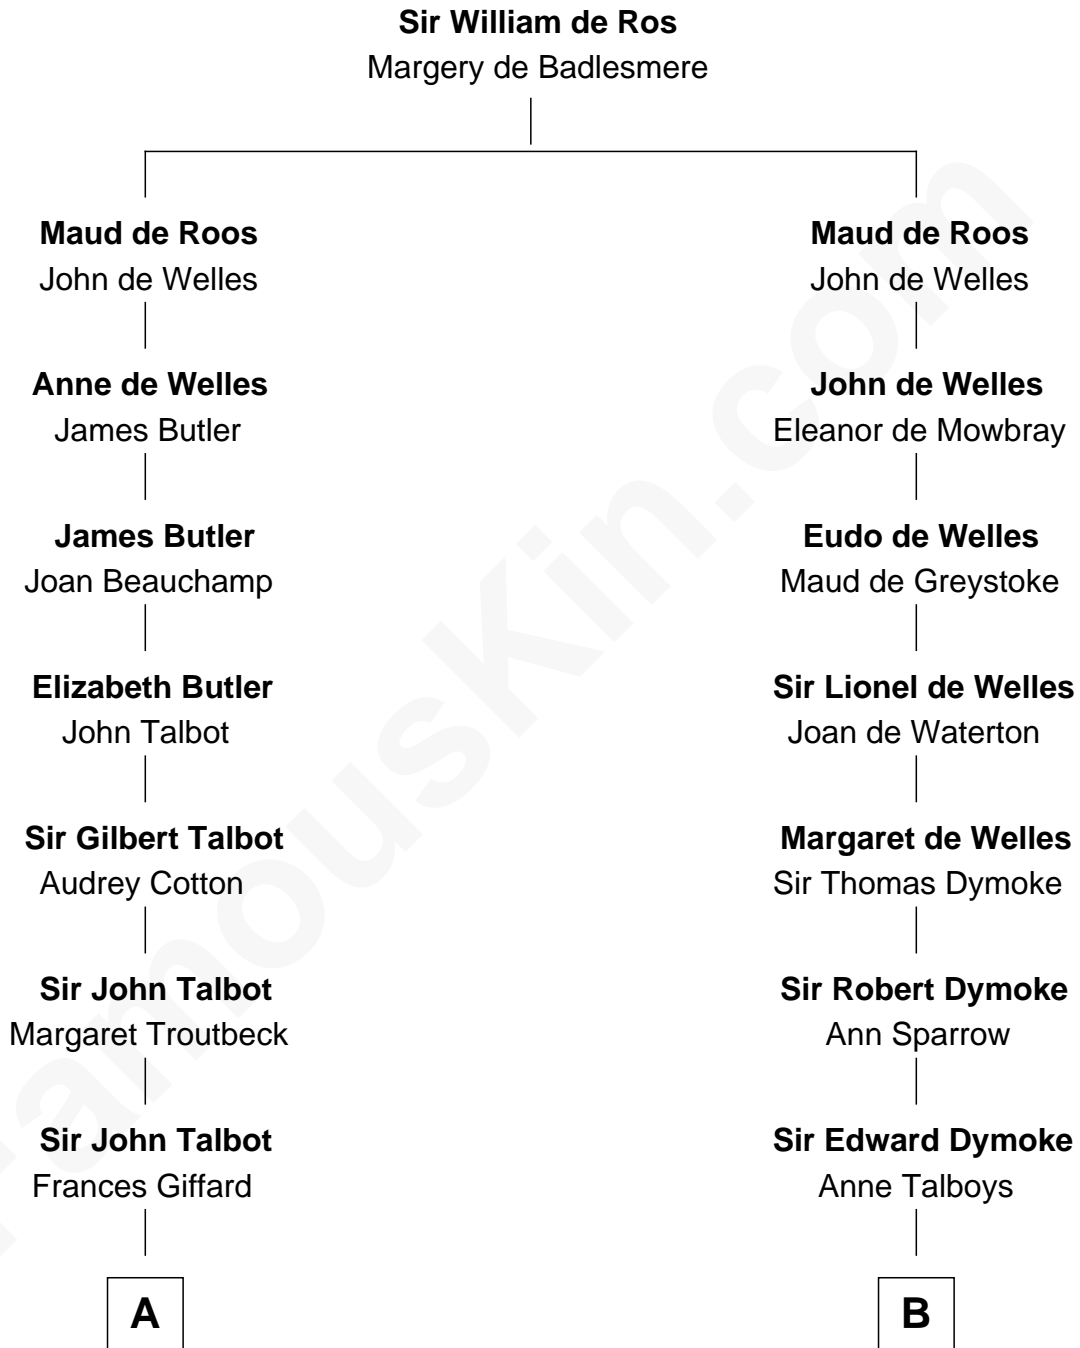

## Relationship Chart of

### Prince Harry

*Duke of Sussex*

14th cousin 6 times removed of

**Meriwether Lewis**  
*Lewis and Clark Expedition*

**C**

—  
**Elizabeth Bowes-Lyon**

George VI, King of the United Kingdom

—  
**Elizabeth II, Queen of the United Kingdom**

Prince Philip of Edinburgh

—  
**Charles III, King of the United Kingdom**

Princess Diana Frances Spencer

—  
**Prince Harry**

*Duke of Sussex*

FamousKin.com