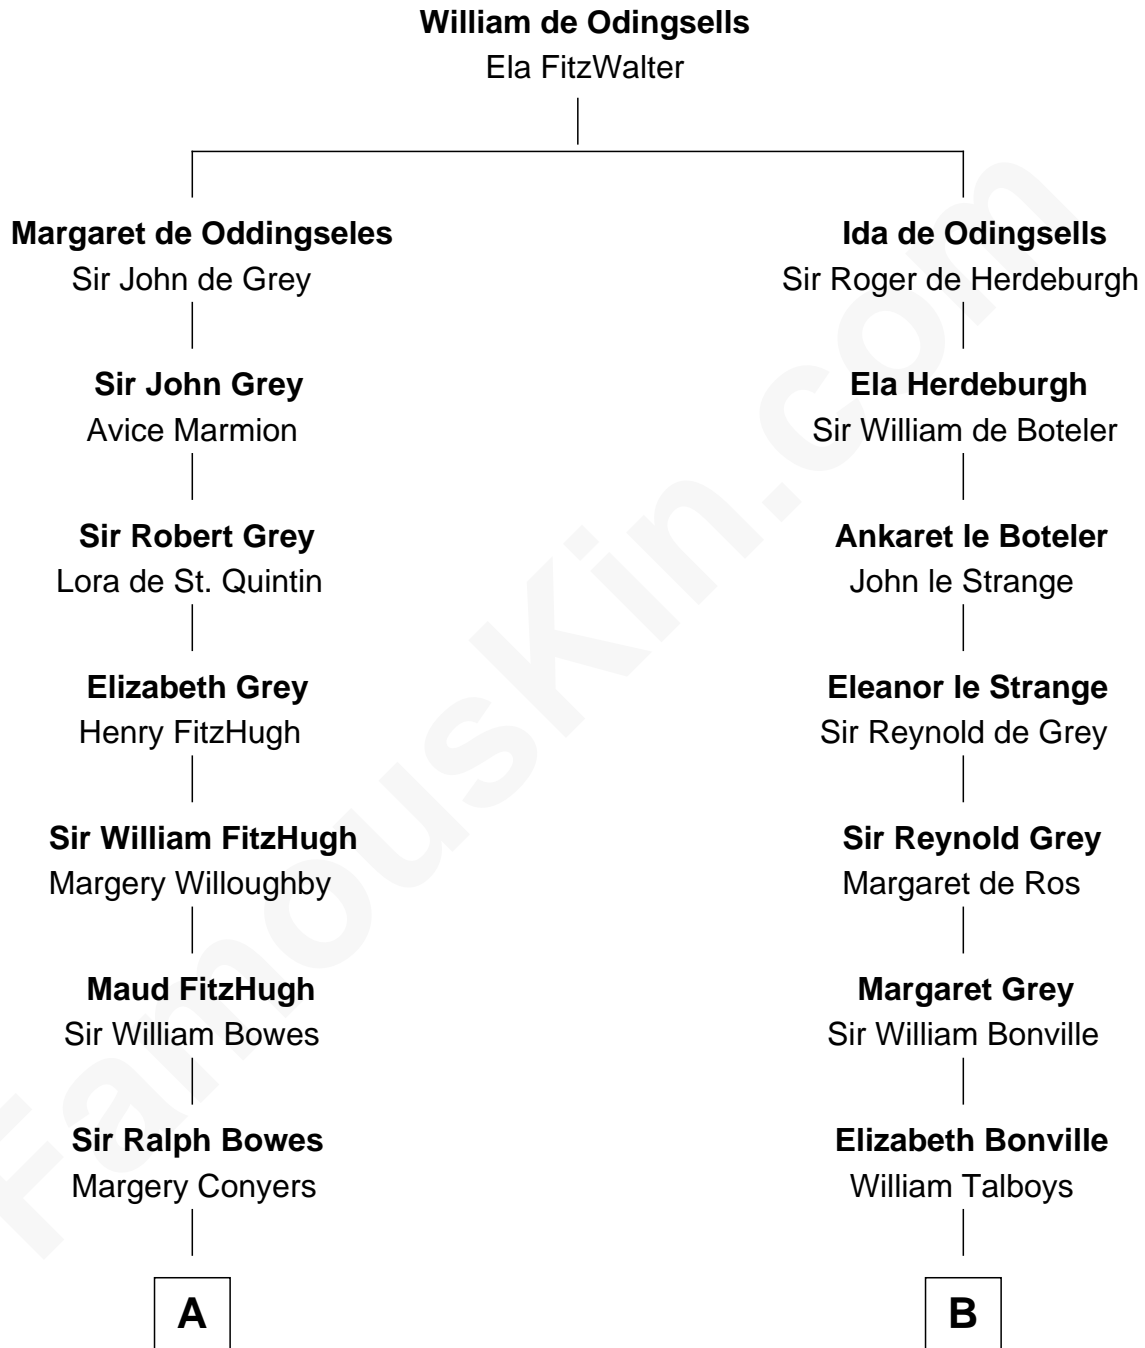

FamousKin.com

Relationship Chart of

Prince Harry

Duke of Sussex

17th cousin 4 times removed of

Meriwether Lewis
Lewis and Clark Expedition

C

Claude George Bowes-Lyon
Cecilia Nina Cavendish-Bentinck

Elizabeth Bowes-Lyon
George VI, King of the United Kingdom

Elizabeth II, Queen of the United Kingdom
Prince Philip of Edinburgh

Charles III, King of the United Kingdom
Princess Diana Frances Spencer

Prince Harry
Duke of Sussex