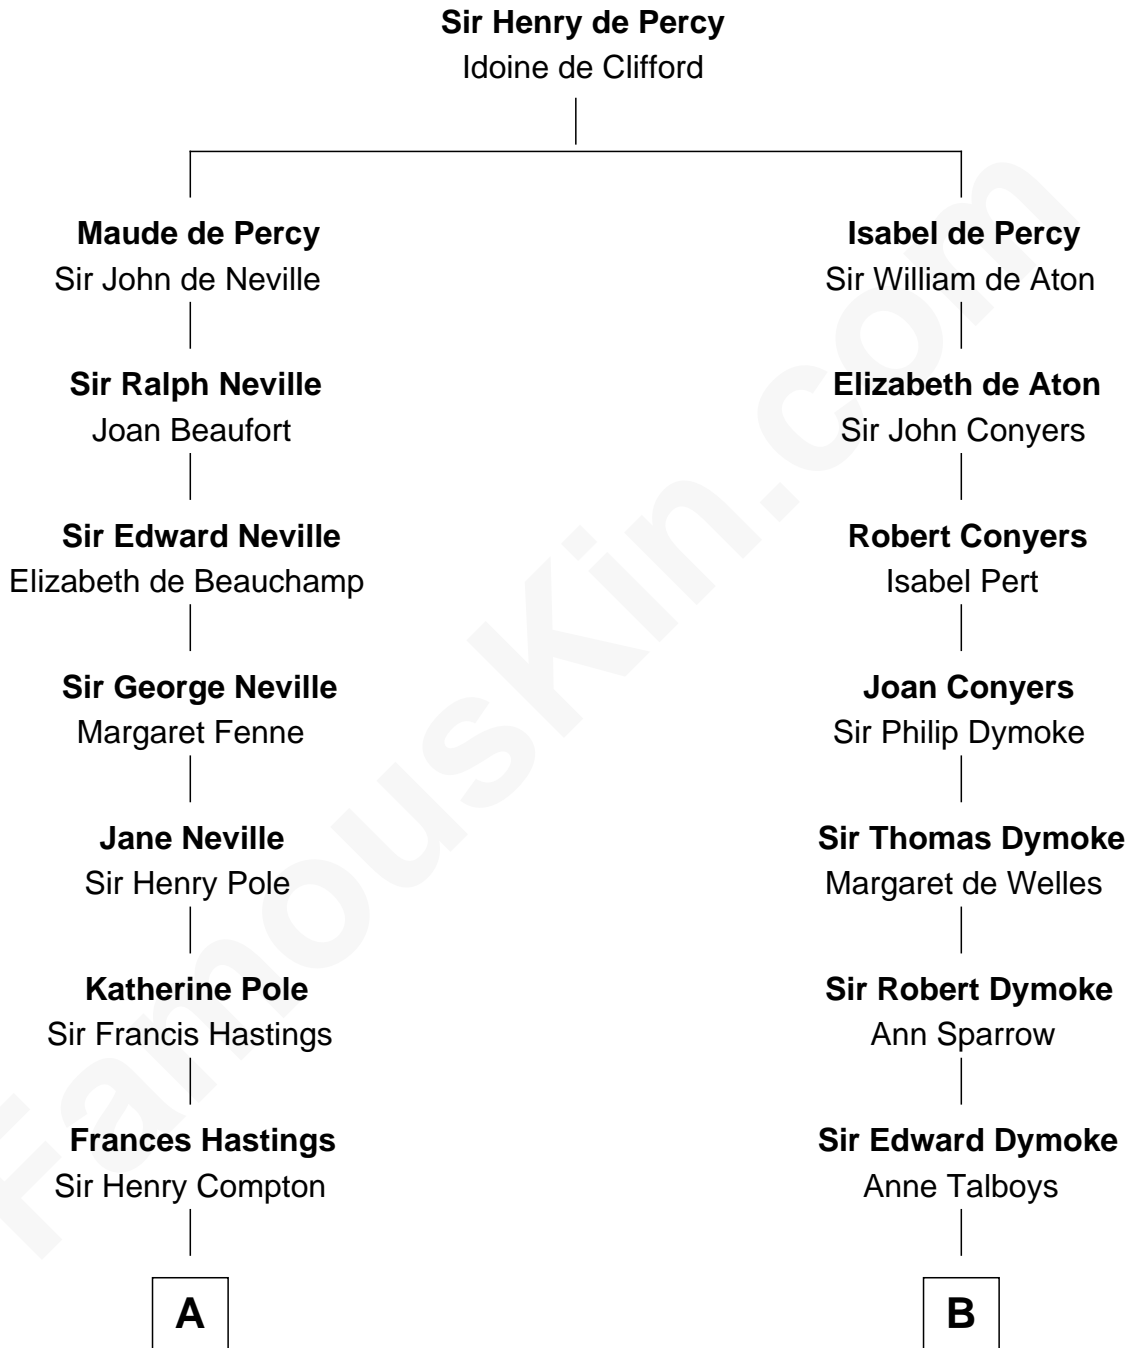

FamousKin.com

Relationship Chart of

Prince Harry

Duke of Sussex

14th cousin 5 times removed of

Meriwether Lewis
Lewis and Clark Expedition

C

Edward John Spencer
Frances Ruth Burke Roche

Princess Diana Frances Spencer
Charles III, King of the United Kingdom

Prince Harry
Duke of Sussex

FamousKin.com