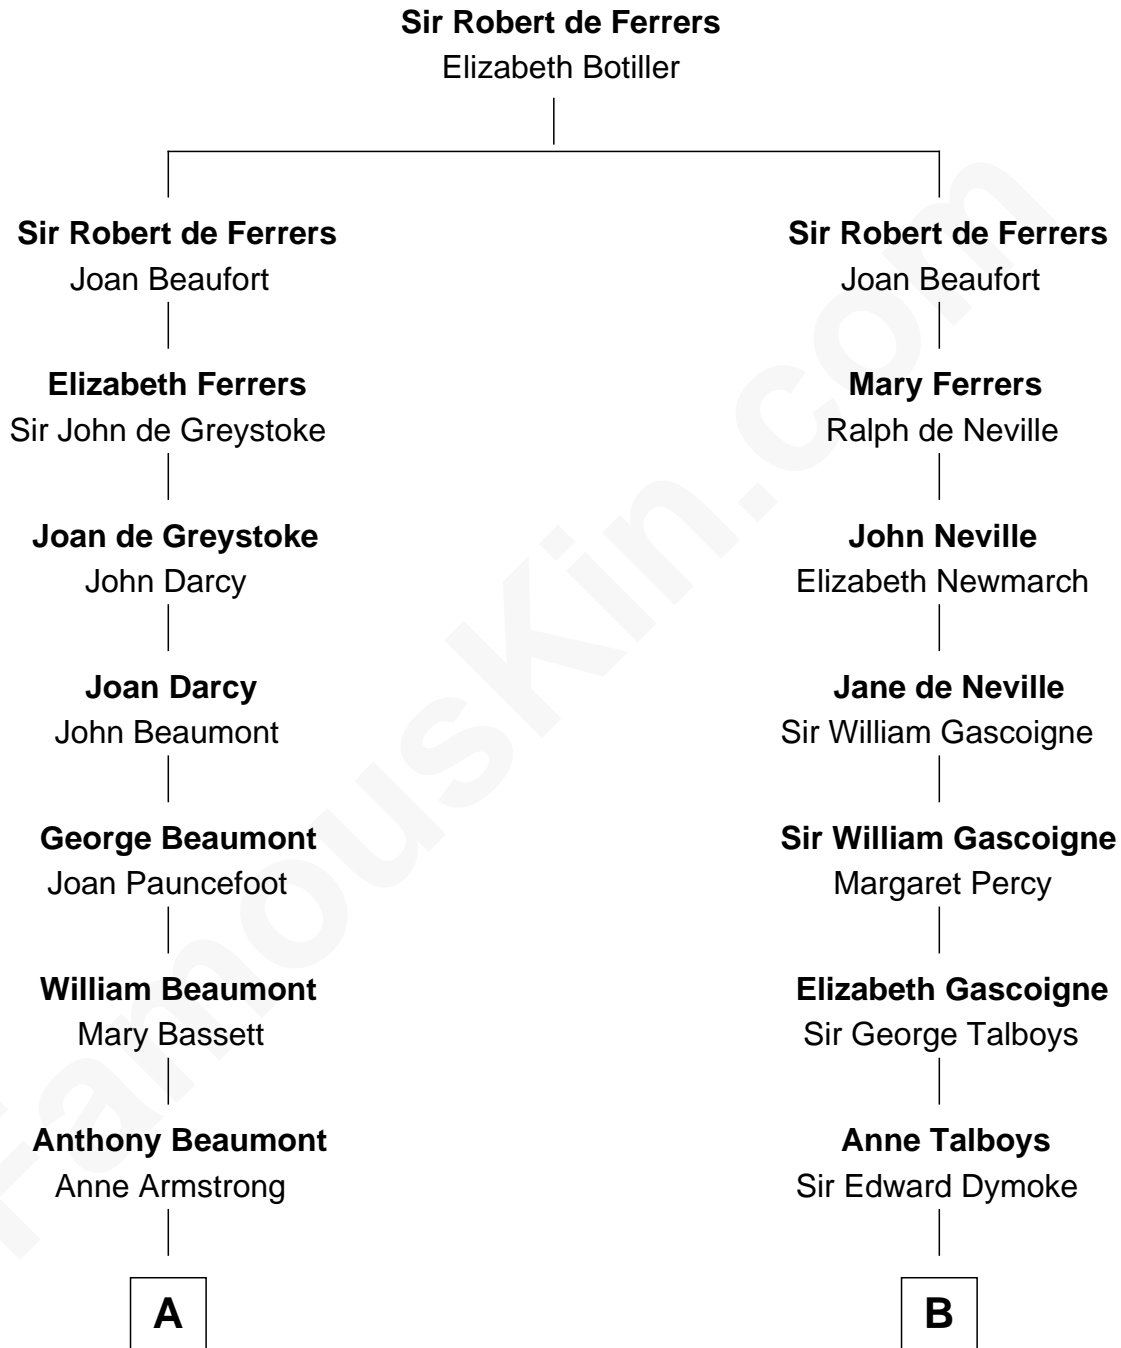

FamousKin.com Relationship Chart of

Prince Harry
Duke of Sussex

14th cousin 6 times removed of

Meriwether Lewis
Lewis and Clark Expedition

C

Cynthia Elinor Beatrix Hamilton

Albert Edward John Spencer

Edward John Spencer

Frances Ruth Burke Roche

Princess Diana Frances Spencer

Charles III, King of the United Kingdom

Prince Harry

Duke of Sussex

FamousKin.com