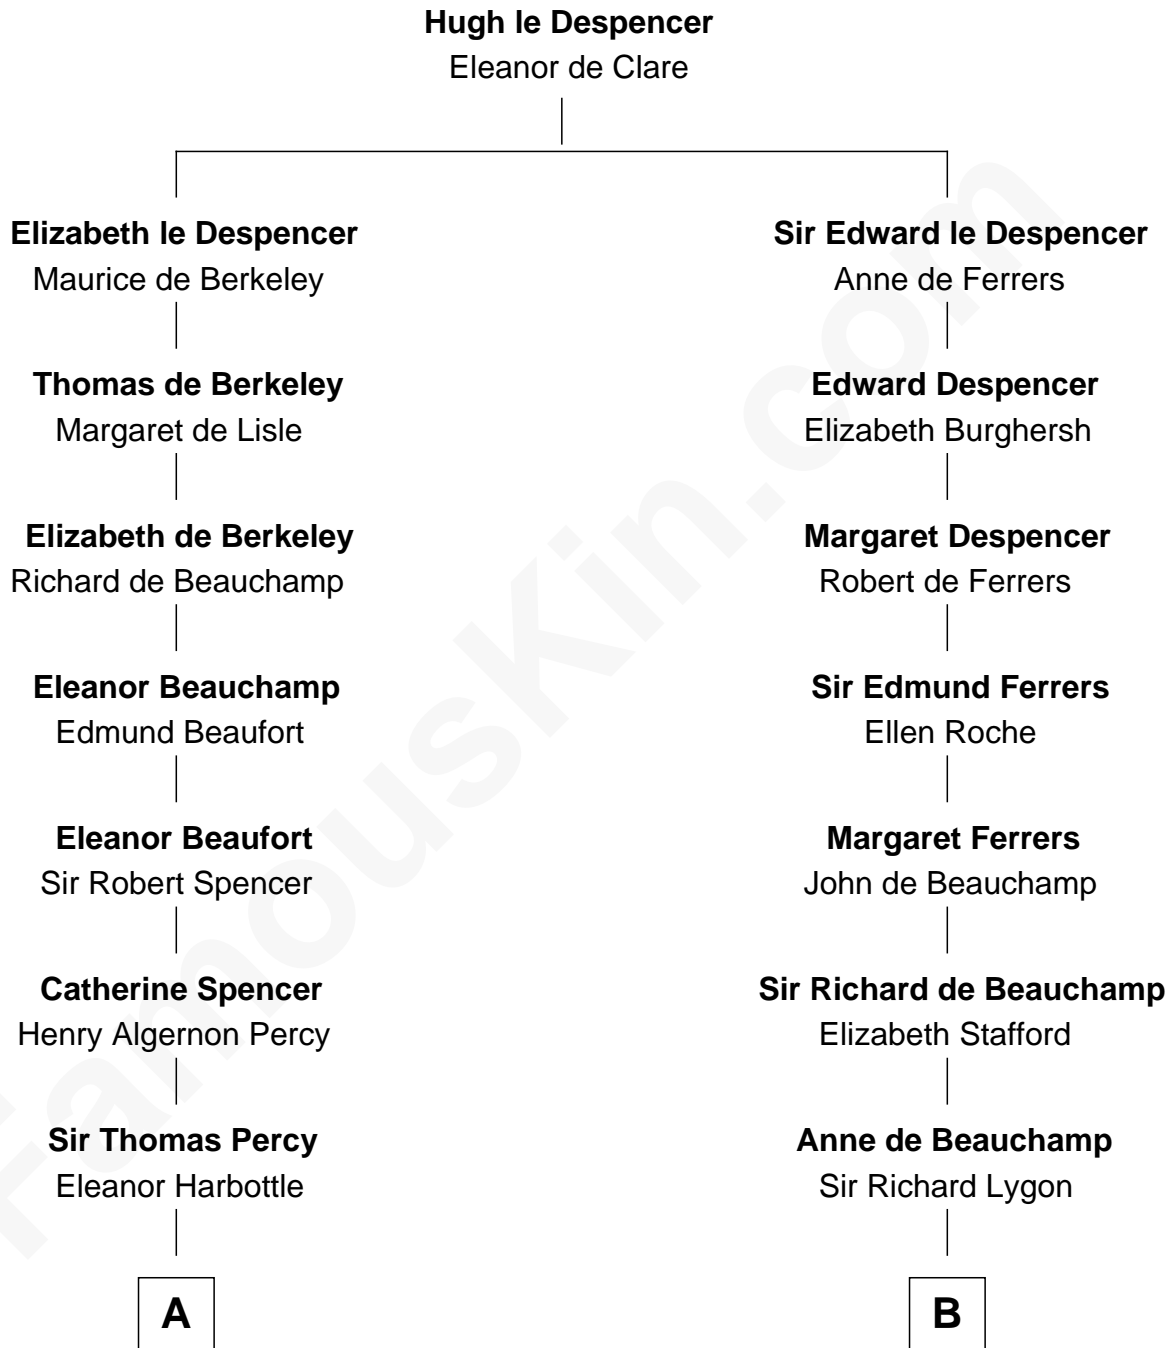

**FamousKin.com**  
**Relationship Chart of**  
**Prince Harry**  
*Duke of Sussex*

**17th cousin 4 times removed of**  
**Meriwether Lewis**  
*Lewis and Clark Expedition*

**C**

Charles Robert Spencer

Margaret Baring

Albert Edward John Spencer

Cynthia Elinor Beatrix Hamilton

Edward John Spencer

Frances Ruth Burke Roche

Princess Diana Frances Spencer

Charles III, King of the United Kingdom

Prince Harry

*Duke of Sussex*